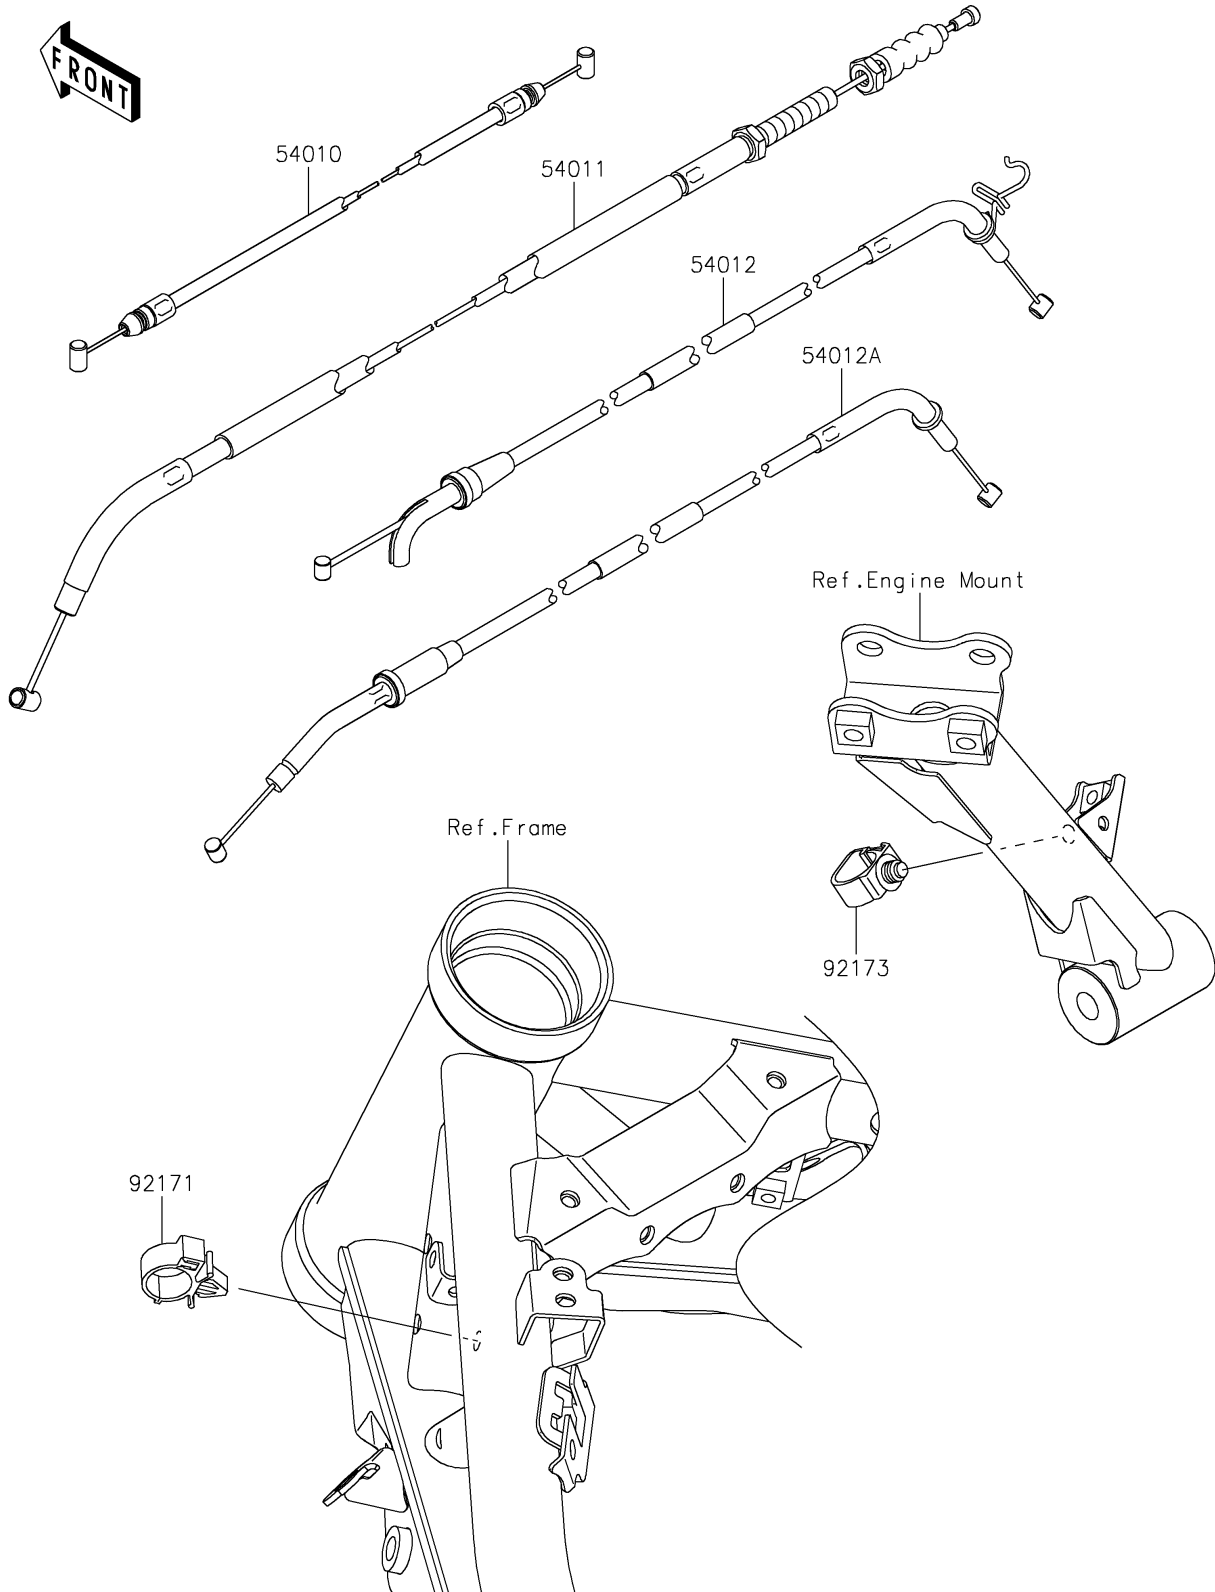

2022 Z900 ABS PARTS DIAGRAM

Cables

F2540

2022 Z900 ABS PARTS LIST

Cables

ITEM NAME	PART NUMBER	QUANTITY
CABLE,SEAT LOCK (Ref # 54010)	54010-0614	1
CABLE-CLUTCH (Ref # 54011)	54011-0644	1
CABLE-THROTTLE (Ref # 54012)	54012-0646	1
CABLE-THROTTLE (Ref # 54012A)	54012-0647	1
CLAMP (Ref # 92171)	92171-0782	1
CLAMP,HOLDER CLIP (Ref # 92173)	92173-0868	1