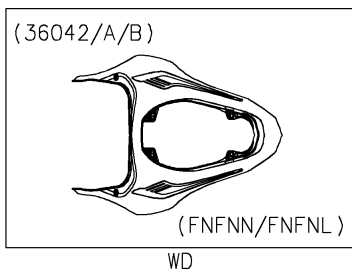

2022 Z900 ABS PARTS DIAGRAM

Seat Cover

2022 Z900 ABS PARTS LIST

Seat Cover

ITEM NAME	PART NUMBER	QUANTITY
COVER-TAIL,M.S.BLACK (Ref # 36042)	36042-5258-660	1
COVER-TAIL,M.S.BLACK (Ref # 36042A)	36042-5305-660	1
COVER-TAIL,M.S.BLACK (Ref # 36042B)	36042-5307-660	1
PAD,7X44X1 (Ref # 39156)	39156-2181	1
TAPE,8X35 (Ref # 39188)	39188-0564	4
COLLAR,5.6X8X5 (Ref # 92152)	92152-2339	4
BOLT,SOCKET,5X16 (Ref # 92154)	92154-0209	4
SCREW,5X10 (Ref # 92172)	92172-1194	2
WASHER,8.2X12X0.5 (Ref # 92200)	92200-1887	4