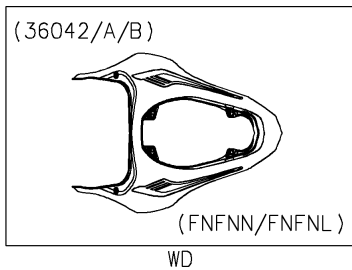

2022 Z900 ABS PARTS DIAGRAM

Seat Cover

2022 Z900 ABS PARTS LIST

Seat Cover

ITEM NAME	PART NUMBER	QUANTITY
COVER-TAIL,M.S.BLACK (Ref # 36042)	36042-5258-660	1
COVER-TAIL,M.S.BLACK (Ref # 36042A)	36042-5305-660	1
COVER-TAIL,M.S.BLACK (Ref # 36042B)	36042-5307-660	1
PAD,7X44X1 (Ref # 39156)	39156-2181	1
TAPE,8X35 (Ref # 39188)	39188-0564	4
COLLAR,5.6X8X5 (Ref # 92152)	92152-2339	4
BOLT,SOCKET,5X16 (Ref # 92154)	92154-0209	4
SCREW,5X10 (Ref # 92172)	92172-1194	2
WASHER,8.2X12X0.5 (Ref # 92200)	92200-1887	4