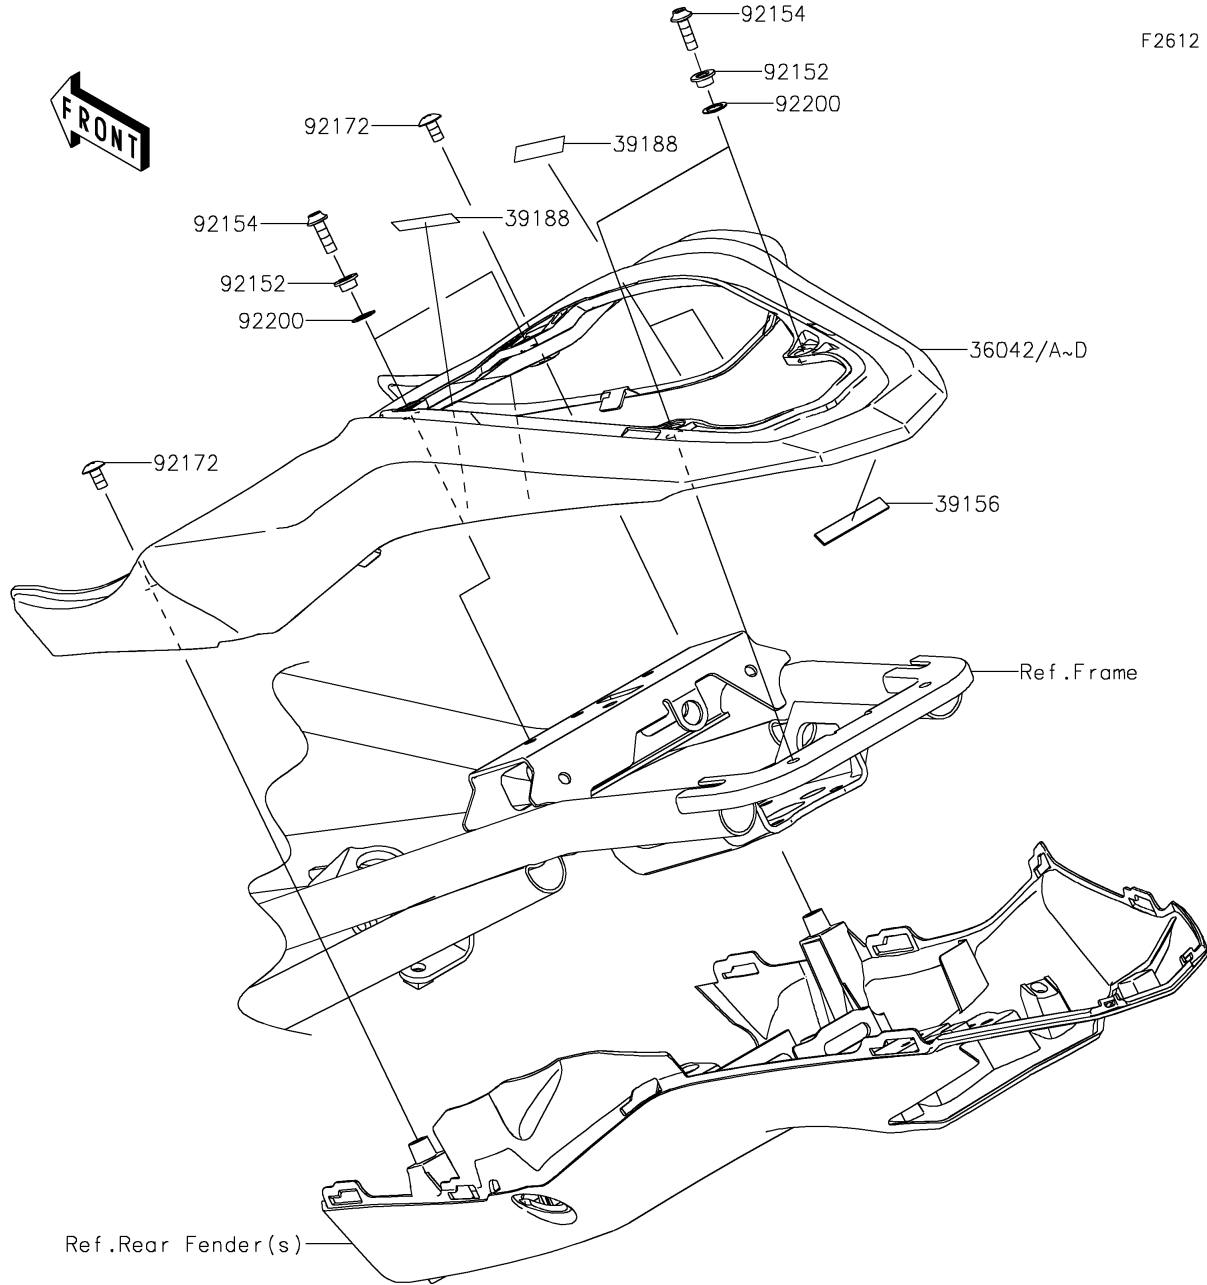

2022 Z900 ABS PARTS DIAGRAM

Seat Cover

2022 Z900 ABS PARTS LIST

Seat Cover

ITEM NAME	PART NUMBER	QUANTITY
COVER-TAIL,M.S.BLACK (Ref # 36042)	36042-5258-660	1
COVER-TAIL,M.S.BLACK (Ref # 36042A)	36042-5305-660	1
COVER-TAIL,M.S.BLACK (Ref # 36042B)	36042-5307-660	1
PAD,7X44X1 (Ref # 39156)	39156-2181	1
TAPE,8X35 (Ref # 39188)	39188-0564	4
COLLAR,5.6X8X5 (Ref # 92152)	92152-2339	4
BOLT,SOCKET,5X16 (Ref # 92154)	92154-0209	4
SCREW,5X10 (Ref # 92172)	92172-1194	2
WASHER,8.2X12X0.5 (Ref # 92200)	92200-1887	4