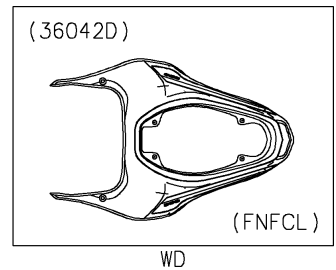

2022 Z900 ABS PARTS DIAGRAM

Seat Cover

2022 Z900 ABS PARTS LIST

Seat Cover

ITEM NAME	PART NUMBER	QUANTITY
COVER-TAIL,M.S.BLACK (Ref # 36042)	36042-5258-660	1
COVER-TAIL,M.S.BLACK (Ref # 36042A)	36042-5305-660	1
COVER-TAIL,M.S.BLACK (Ref # 36042B)	36042-5307-660	1
PAD,7X44X1 (Ref # 39156)	39156-2181	1
TAPE,8X35 (Ref # 39188)	39188-0564	4
COLLAR,5.6X8X5 (Ref # 92152)	92152-2339	4
BOLT,SOCKET,5X16 (Ref # 92154)	92154-0209	4
SCREW,5X10 (Ref # 92172)	92172-1194	2
WASHER,8.2X12X0.5 (Ref # 92200)	92200-1887	4