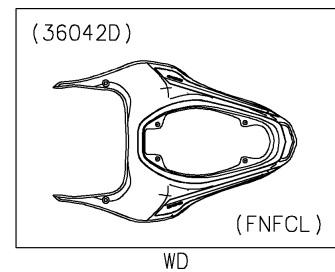

2022 Z900 ABS PARTS DIAGRAM

Seat Cover

2022 Z900 ABS PARTS LIST

Seat Cover

ITEM NAME	PART NUMBER	QUANTITY
COVER-TAIL,M.S.BLACK (Ref # 36042)	36042-5258-660	1
COVER-TAIL,M.S.BLACK (Ref # 36042A)	36042-5305-660	1
COVER-TAIL,M.S.BLACK (Ref # 36042B)	36042-5307-660	1
PAD,7X44X1 (Ref # 39156)	39156-2181	1
TAPE,8X35 (Ref # 39188)	39188-0564	4
COLLAR,5.6X8X5 (Ref # 92152)	92152-2339	4
BOLT,SOCKET,5X16 (Ref # 92154)	92154-0209	4
SCREW,5X10 (Ref # 92172)	92172-1194	2
WASHER,8.2X12X0.5 (Ref # 92200)	92200-1887	4