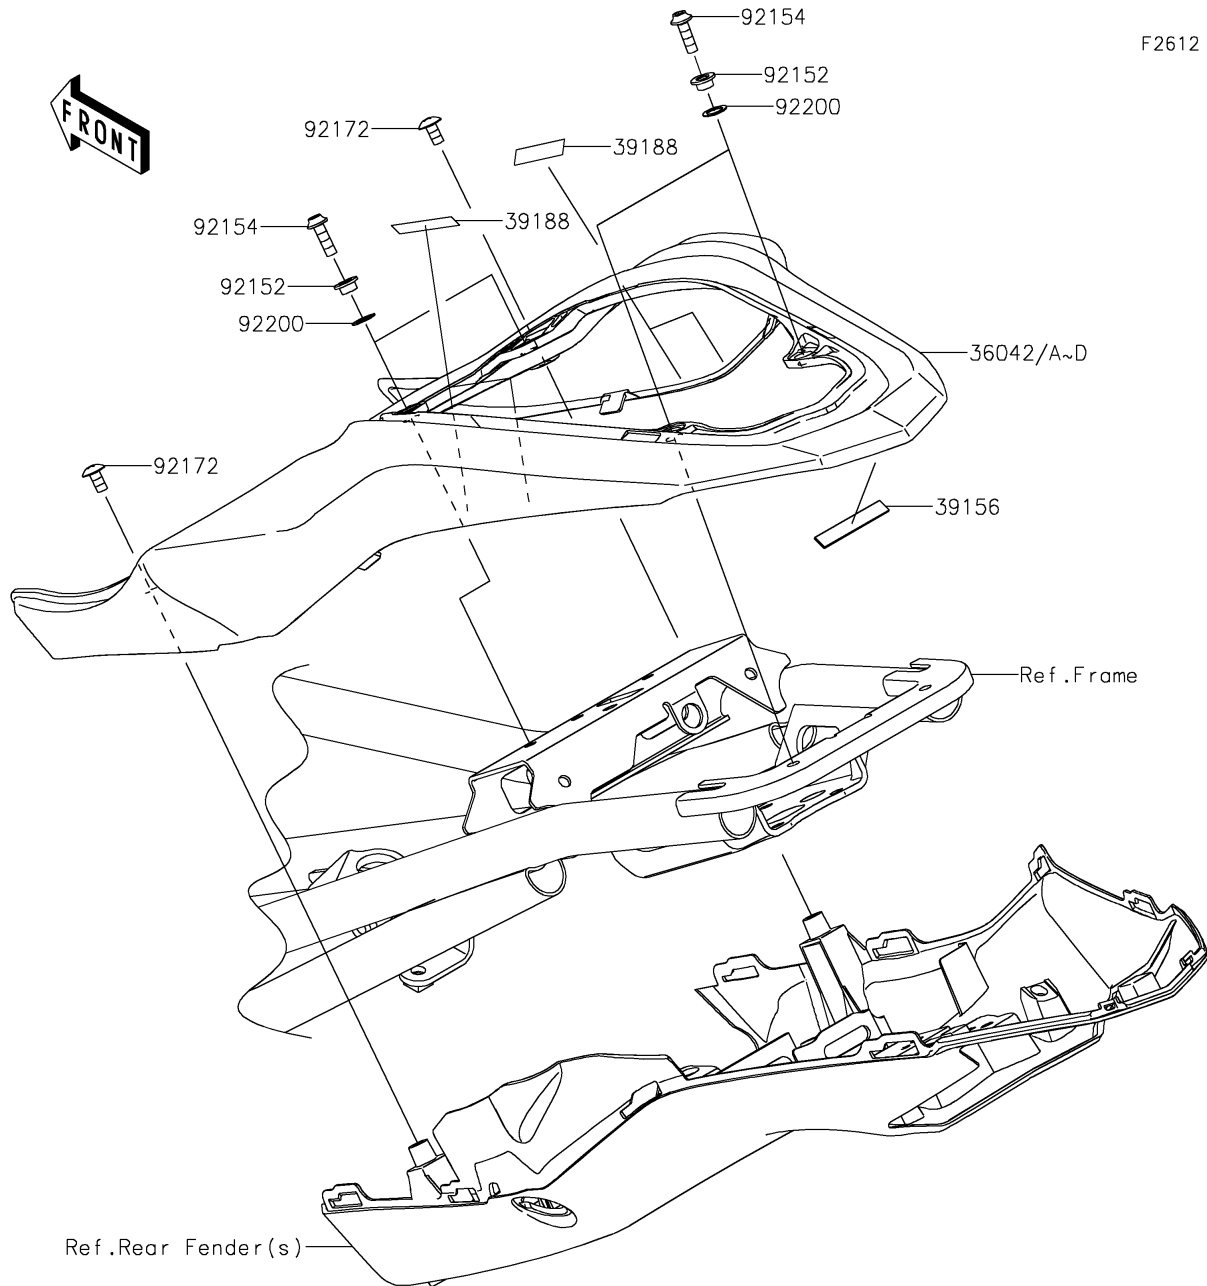

2022 Z900 ABS PARTS DIAGRAM

Seat Cover

2022 Z900 ABS PARTS LIST

Seat Cover

ITEM NAME	PART NUMBER	QUANTITY
COVER-TAIL,M.S.BLACK (Ref # 36042)	36042-5258-660	1
COVER-TAIL,M.S.BLACK (Ref # 36042A)	36042-5305-660	1
COVER-TAIL,M.S.BLACK (Ref # 36042B)	36042-5307-660	1
PAD,7X44X1 (Ref # 39156)	39156-2181	1
TAPE,8X35 (Ref # 39188)	39188-0564	4
COLLAR,5.6X8X5 (Ref # 92152)	92152-2339	4
BOLT,SOCKET,5X16 (Ref # 92154)	92154-0209	4
SCREW,5X10 (Ref # 92172)	92172-1194	2
WASHER,8.2X12X0.5 (Ref # 92200)	92200-1887	4