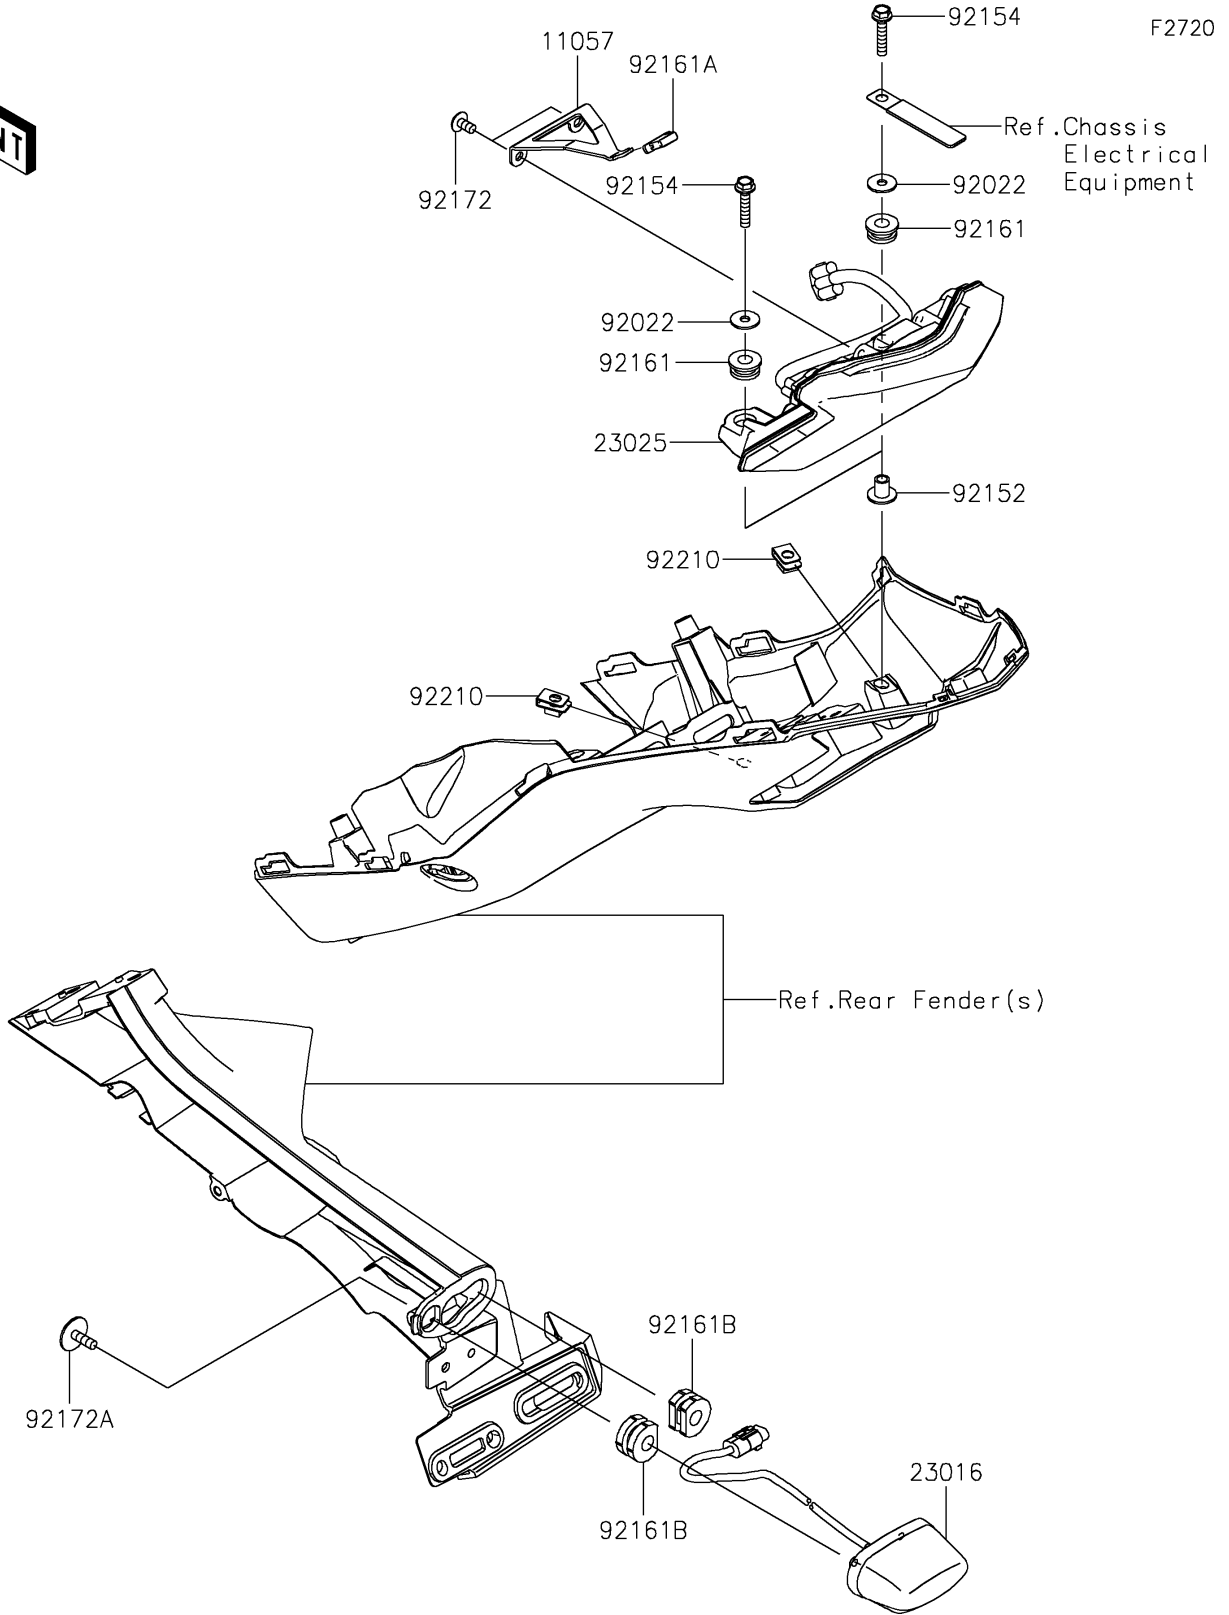

2022 Z900 ABS PARTS DIAGRAM

Taillight(s)

2022 Z900 ABS PARTS LIST

Taillight(s)

ITEM NAME	PART NUMBER	QUANTITY
BRACKET,TAIL LAMP (Ref # 11057)	11057-0247	1
LAMP-ASSY,LICENSE,LED (Ref # 23016)	23016-0639	1
LAMP-TAIL (Ref # 23025)	23025-0361	1
WASHER,5.2X16X1.2 (Ref # 92022)	92022-263	2
COLLAR,5.6X8X11.2 (Ref # 92152)	92152-1562	2
BOLT,FLANGED,5X25 (Ref # 92154)	92154-2682	2
DAMPER (Ref # 92161)	92161-0317	2
DAMPER (Ref # 92161A)	92161-0365	1
DAMPER (Ref # 92161B)	92161-0776	2
SCREW,TAPPING,5X10 (Ref # 92172)	92172-0262	2
SCREW,TAPTITE,5X16 (Ref # 92172A)	92172-0481	2
NUT,PLATE,5MM (Ref # 92210)	92210-0935	2