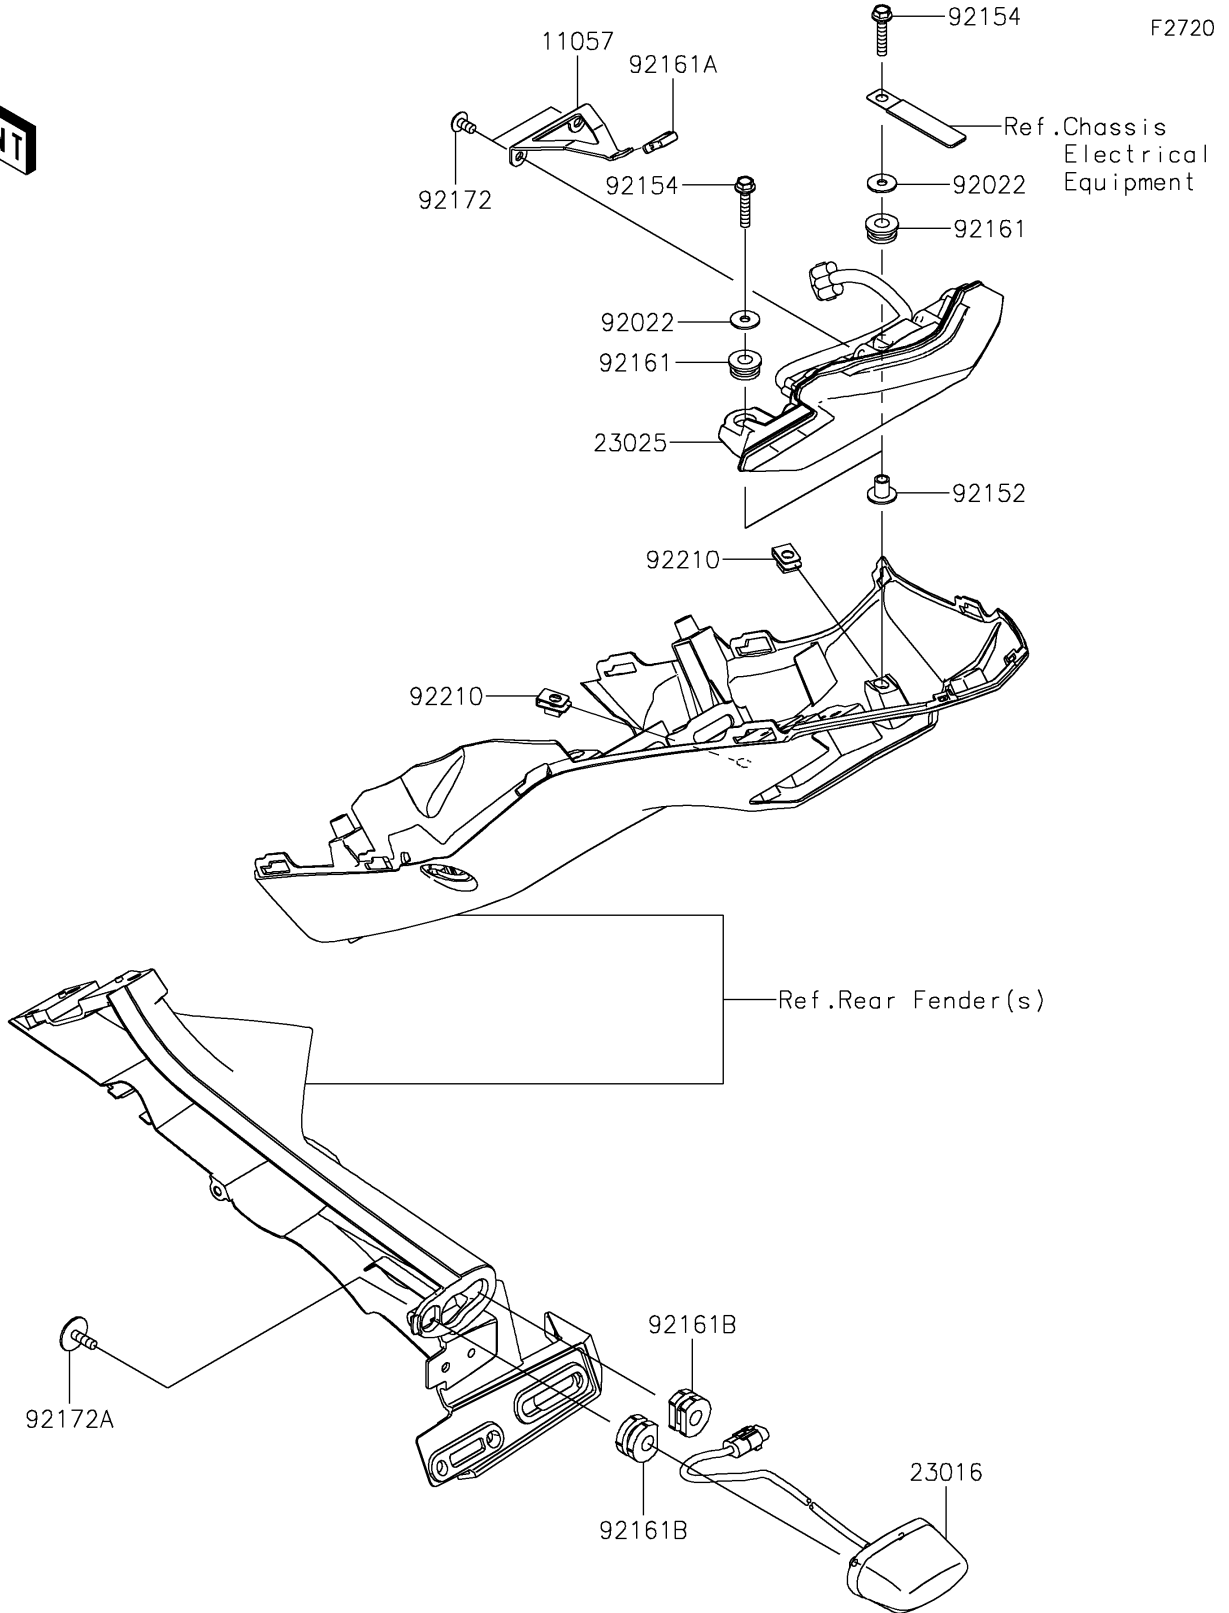

2022 Z900 ABS PARTS DIAGRAM

Taillight(s)

2022 Z900 ABS PARTS LIST

Taillight(s)

ITEM NAME	PART NUMBER	QUANTITY
BRACKET,TAIL LAMP (Ref # 11057)	11057-0247	1
LAMP-ASSY,LICENSE,LED (Ref # 23016)	23016-0639	1
LAMP-TAIL (Ref # 23025)	23025-0361	1
WASHER,5.2X16X1.2 (Ref # 92022)	92022-263	2
COLLAR,5.6X8X11.2 (Ref # 92152)	92152-1562	2
BOLT,FLANGED,5X25 (Ref # 92154)	92154-2682	2
DAMPER (Ref # 92161)	92161-0317	2
DAMPER (Ref # 92161A)	92161-0365	1
DAMPER (Ref # 92161B)	92161-0776	2
SCREW,TAPPING,5X10 (Ref # 92172)	92172-0262	2
SCREW,TAPTITE,5X16 (Ref # 92172A)	92172-0481	2
NUT,PLATE,5MM (Ref # 92210)	92210-0935	2