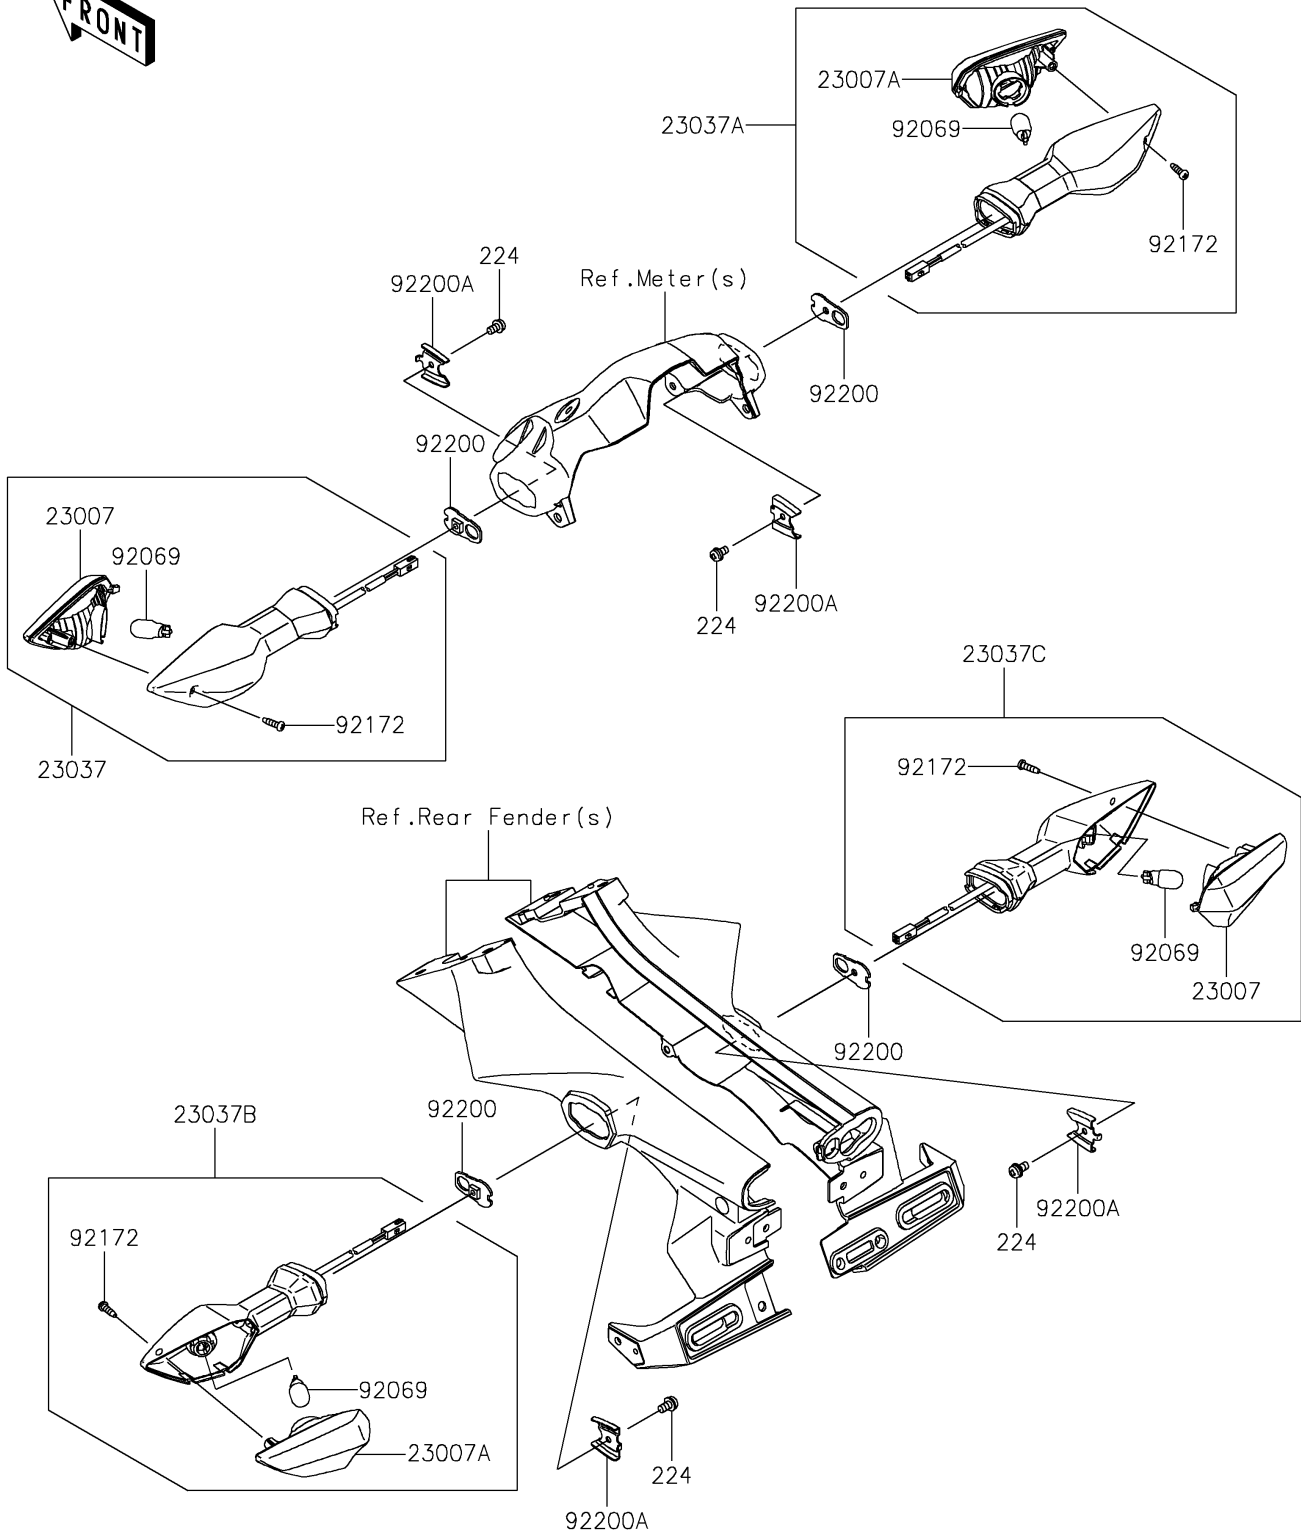

2022 Z900 ABS PARTS DIAGRAM

Turn Signals

F2730

2022 Z900 ABS PARTS LIST

Turn Signals

ITEM NAME	PART NUMBER	QUANTITY
LENS-COMP (Ref # 23007)	23007-0228	2
LENS-COMP (Ref # 23007A)	23007-0229	2
LAMP-ASSY-SIGNAL,FR,LH (Ref # 23037)	23037-0529	1
LAMP-ASSY-SIGNAL,FR,RH (Ref # 23037A)	23037-0530	1
LAMP-ASSY-SIGNAL,RR,LH (Ref # 23037B)	23037-0531	1
LAMP-ASSY-SIGNAL,RR,RH (Ref # 23037C)	23037-0532	1
BULB,12V 10W (Ref # 92069)	92069-0090	4
SCREW,4X14 (Ref # 92172)	92172-1117	4
WASHER,NUT 4MM (Ref # 92200)	92200-0854	4
WASHER (Ref # 92200A)	92200-0855	4
SCREW-PAN-WP-CROS,4X8 (Ref # 224)	224AB0408	4