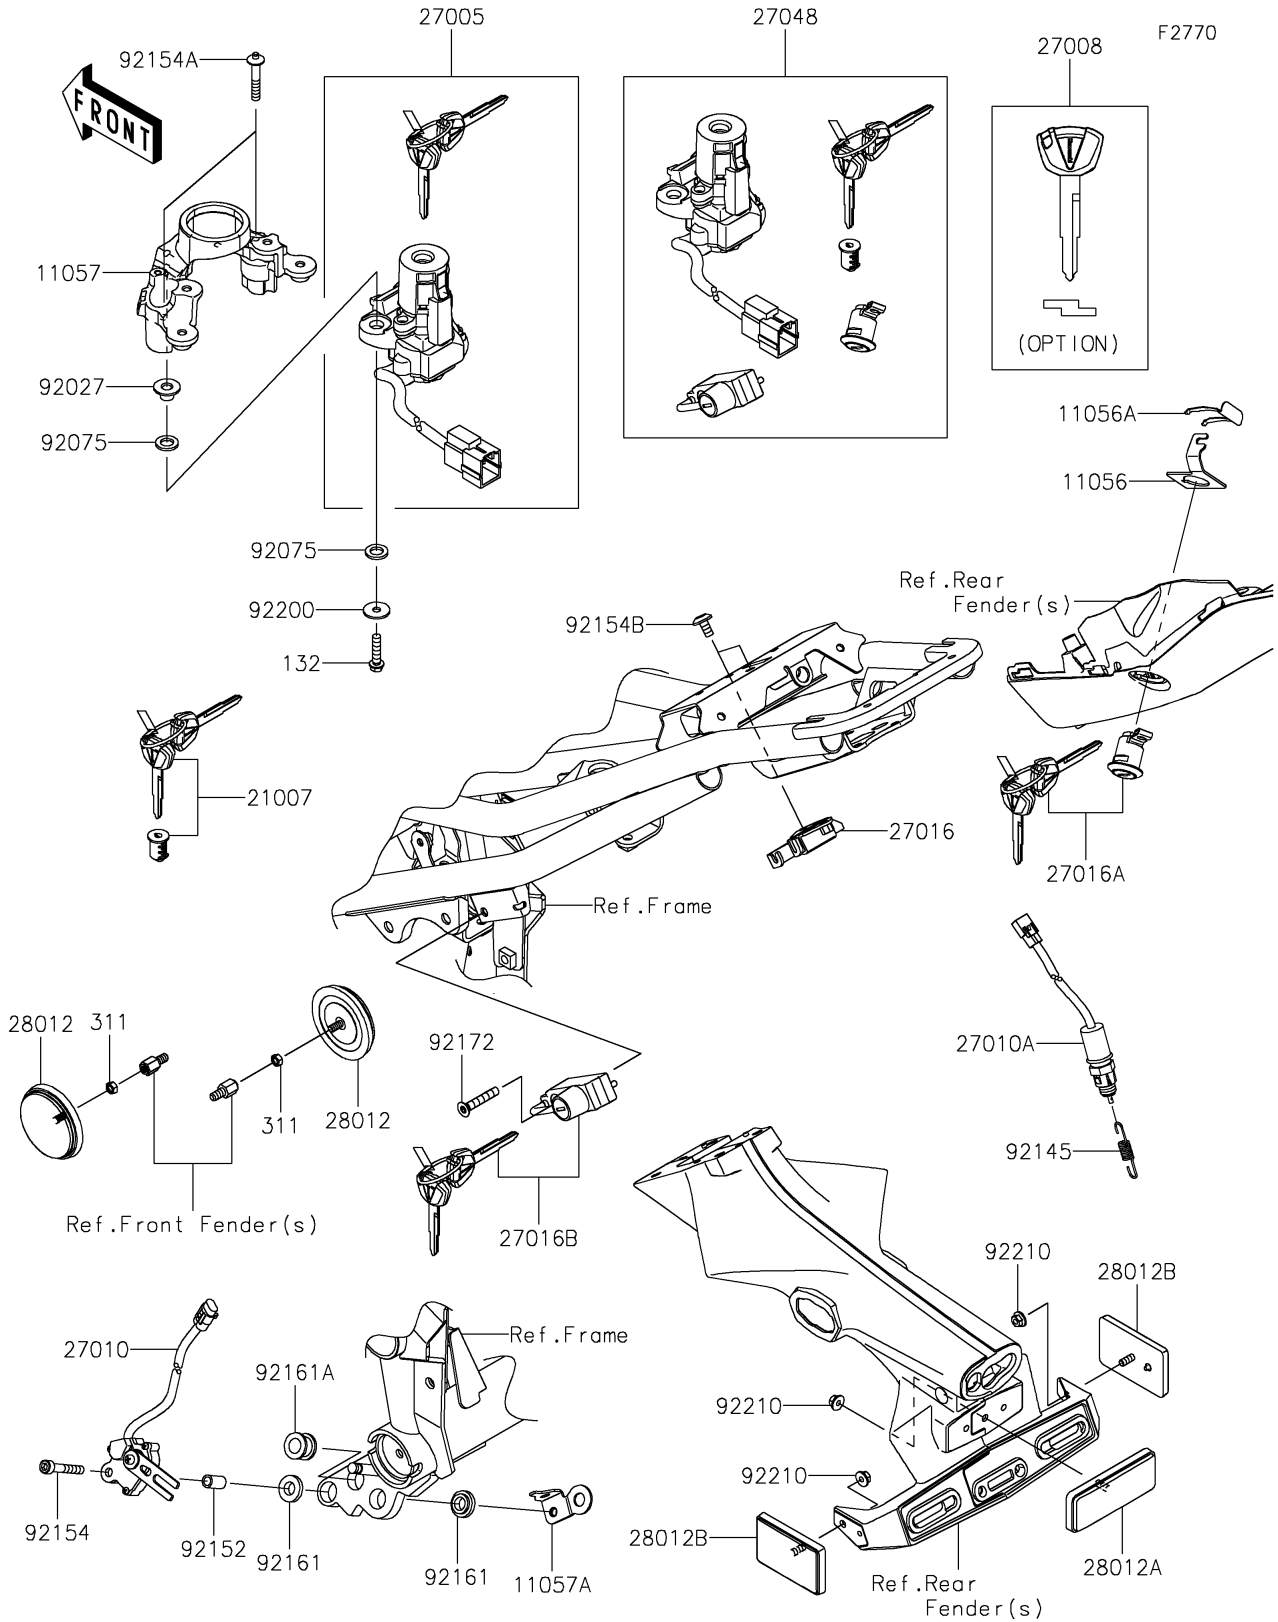

# 2022 Z900 ABS PARTS DIAGRAM

## 2022 Z900 ABS PARTS LIST

### Ignition Switch/Locks/Reflectors

ITEM NAME	PART NUMBER	QUANTITY
BRACKET (Ref # 11056)	11056-0237	1
BRACKET,CLASP (Ref # 11056A)	11056-0238	1
BRACKET,IG. SWITCH (Ref # 11057)	11057-0251	1
BRACKET (Ref # 11057A)	11057-0319	1
ROTOR,LOCK,TANK CAP (Ref # 21007)	21007-5083	1
SWITCH-ASSY-IGNITION (Ref # 27005)	27005-0673	1
KEY-LOCK,BLANK (Ref # 27008)	27008-0596	1
SWITCH,SIDE STAND (Ref # 27010)	27010-0722	1
SWITCH,REAR BRAKE (Ref # 27010A)	27010-0936	1
LOCK-ASSY,SEAT STRIKER (Ref # 27016)	27016-1115	1
LOCK-ASSY,SEAT (Ref # 27016A)	27016-5386	1
LOCK-ASSY,HELMET (Ref # 27016B)	27016-5397	1
SWITCH-ASSY (Ref # 27048)	27048-5223	1
REFLECTOR-REFLEX,FR,SIDE (Ref # 28012)	28012-0001	2
REFLECTOR-REFLEX (Ref # 28012A)	28012-1077	1
REFLECTOR-REFLEX (Ref # 28012B)	28012-1088	2
COLLAR,L=9.6 (Ref # 92027)	92027-1045	2
DAMPER (Ref # 92075)	92075-1564	4
SPRING,REAR BRAKE (Ref # 92145)	92145-1870	1
COLLAR,6.5X9.5X17 (Ref # 92152)	92152-2274	1
BOLT,SOCKET,6X40 (Ref # 92154)	92154-0505	1
BOLT,E TYPE TORX,6X35 (Ref # 92154A)	92154-2207	2
BOLT,SOCKET,6X12 (Ref # 92154B)	92154-2355	2
DAMPER (Ref # 92161)	92161-0117	2
DAMPER (Ref # 92161A)	92161-0118	1
SCREW,HEXLOBE,6X35 (Ref # 92172)	92172-0835	1
WASHER,6X20X1.6 (Ref # 92200)	92200-0212	2
NUT,FLANGED,5MM (Ref # 92210)	92210-0007	3
BOLT-FLANGED-SMALL,6X25 (Ref # 132)	132BA0625	2

## 2022 Z900 ABS PARTS LIST

Ignition Switch/Locks/Reflectors

ITEM NAME	PART NUMBER	QUANTITY
NUT-HEX,5MM (Ref # 311)	311AB0500	2