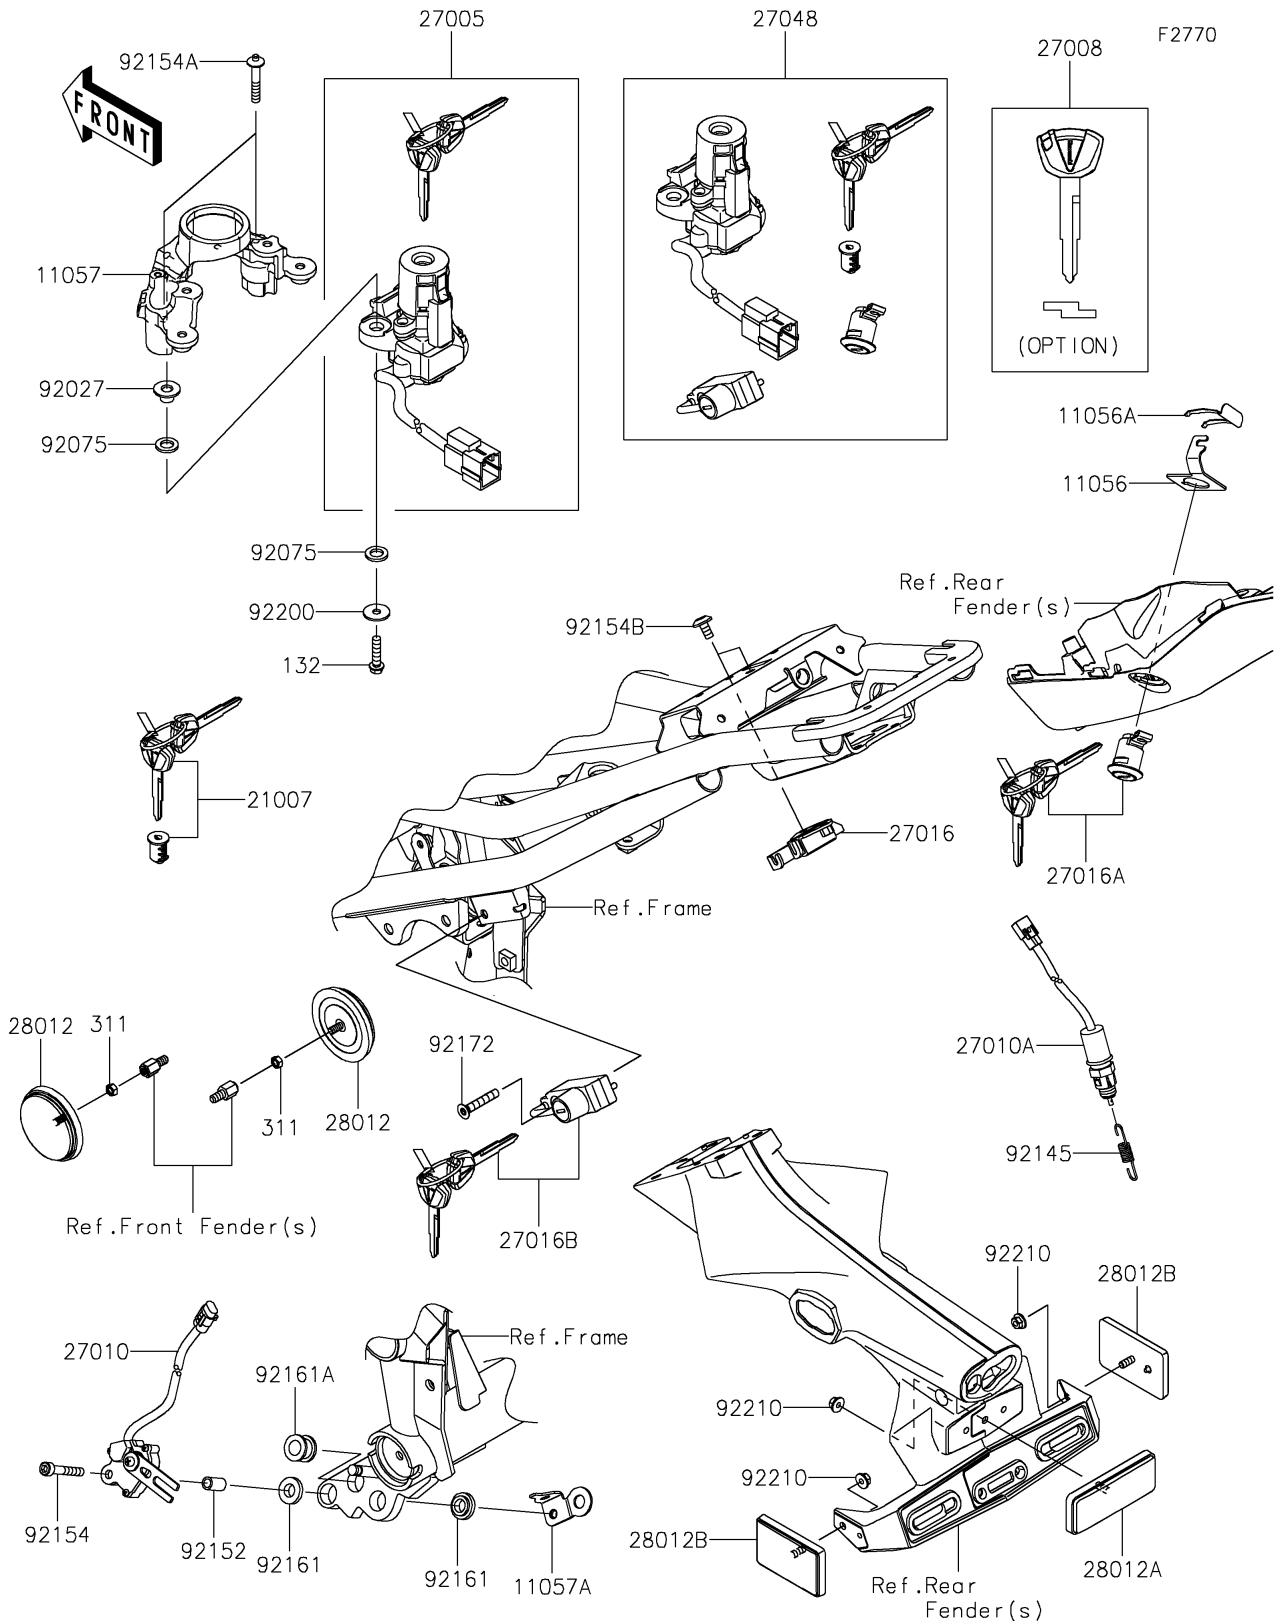

# 2022 Z900 ABS PARTS DIAGRAM

Ignition Switch/Locks/Reflectors

## 2022 Z900 ABS PARTS LIST

### Ignition Switch/Locks/Reflectors

ITEM NAME	PART NUMBER	QUANTITY
BRACKET (Ref # 11056)	11056-0237	1
BRACKET,CLASP (Ref # 11056A)	11056-0238	1
BRACKET,IG. SWITCH (Ref # 11057)	11057-0251	1
BRACKET (Ref # 11057A)	11057-0319	1
ROTOR,LOCK,TANK CAP (Ref # 21007)	21007-5083	1
SWITCH-ASSY-IGNITION (Ref # 27005)	27005-0673	1
KEY-LOCK,BLANK (Ref # 27008)	27008-0596	1
SWITCH,SIDE STAND (Ref # 27010)	27010-0722	1
SWITCH,REAR BRAKE (Ref # 27010A)	27010-0936	1
LOCK-ASSY,SEAT STRIKER (Ref # 27016)	27016-1115	1
LOCK-ASSY,SEAT (Ref # 27016A)	27016-5386	1
LOCK-ASSY,HELMET (Ref # 27016B)	27016-5397	1
SWITCH-ASSY (Ref # 27048)	27048-5223	1
REFLECTOR-REFLEX,FR,SIDE (Ref # 28012)	28012-0001	2
REFLECTOR-REFLEX (Ref # 28012A)	28012-1077	1
REFLECTOR-REFLEX (Ref # 28012B)	28012-1088	2
COLLAR,L=9.6 (Ref # 92027)	92027-1045	2
DAMPER (Ref # 92075)	92075-1564	4
SPRING,REAR BRAKE (Ref # 92145)	92145-1870	1
COLLAR,6.5X9.5X17 (Ref # 92152)	92152-2274	1
BOLT,SOCKET,6X40 (Ref # 92154)	92154-0505	1
BOLT,E TYPE TORX,6X35 (Ref # 92154A)	92154-2207	2
BOLT,SOCKET,6X12 (Ref # 92154B)	92154-2355	2
DAMPER (Ref # 92161)	92161-0117	2
DAMPER (Ref # 92161A)	92161-0118	1
SCREW,HEXLOBE,6X35 (Ref # 92172)	92172-0835	1
WASHER,6X20X1.6 (Ref # 92200)	92200-0212	2
NUT,FLANGED,5MM (Ref # 92210)	92210-0007	3
BOLT-FLANGED-SMALL,6X25 (Ref # 132)	132BA0625	2

## 2022 Z900 ABS PARTS LIST

Ignition Switch/Locks/Reflectors

ITEM NAME	PART NUMBER	QUANTITY
NUT-HEX,5MM (Ref # 311)	311AB0500	2