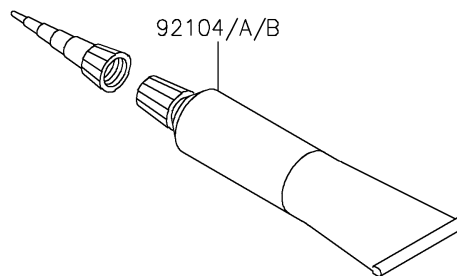

2022 Z900 ABS PARTS DIAGRAM

Owner's Tools

F2810

2022 Z900 ABS PARTS LIST

Owner's Tools

ITEM NAME	PART NUMBER	QUANTITY
TOOL-KIT (Ref # 56007)	56007-0171	1
BAG,TOOL (Ref # 56008)	56008-0036	1
GASKET-LIQUID,TB1211F,CLEAR (Ref # 92104)	92104-0004	1
GASKET-LIQUID,TB1216B,BLACK (Ref # 92104A)	92104-1064	1
GASKET-LIQUID,TB1207B,BLACK (Ref # 92104B)	92104-2068	1
GRIP-SCREW DRIVER (Ref # 92106)	92106-0004	1
TOOL-DRIVER,#2PHILLIPS&SLOT (Ref # 92107)	92107-0019	1
TOOL-WRENCH,OPEN END,14X17 (Ref # 92110)	92110-0057	1
TOOL-WRENCH,ALLEN,4MM (Ref # 92110A)	92110-0567	1
TOOL-WRENCH,ALLEN,5MM (Ref # 92110B)	92110-1015	1