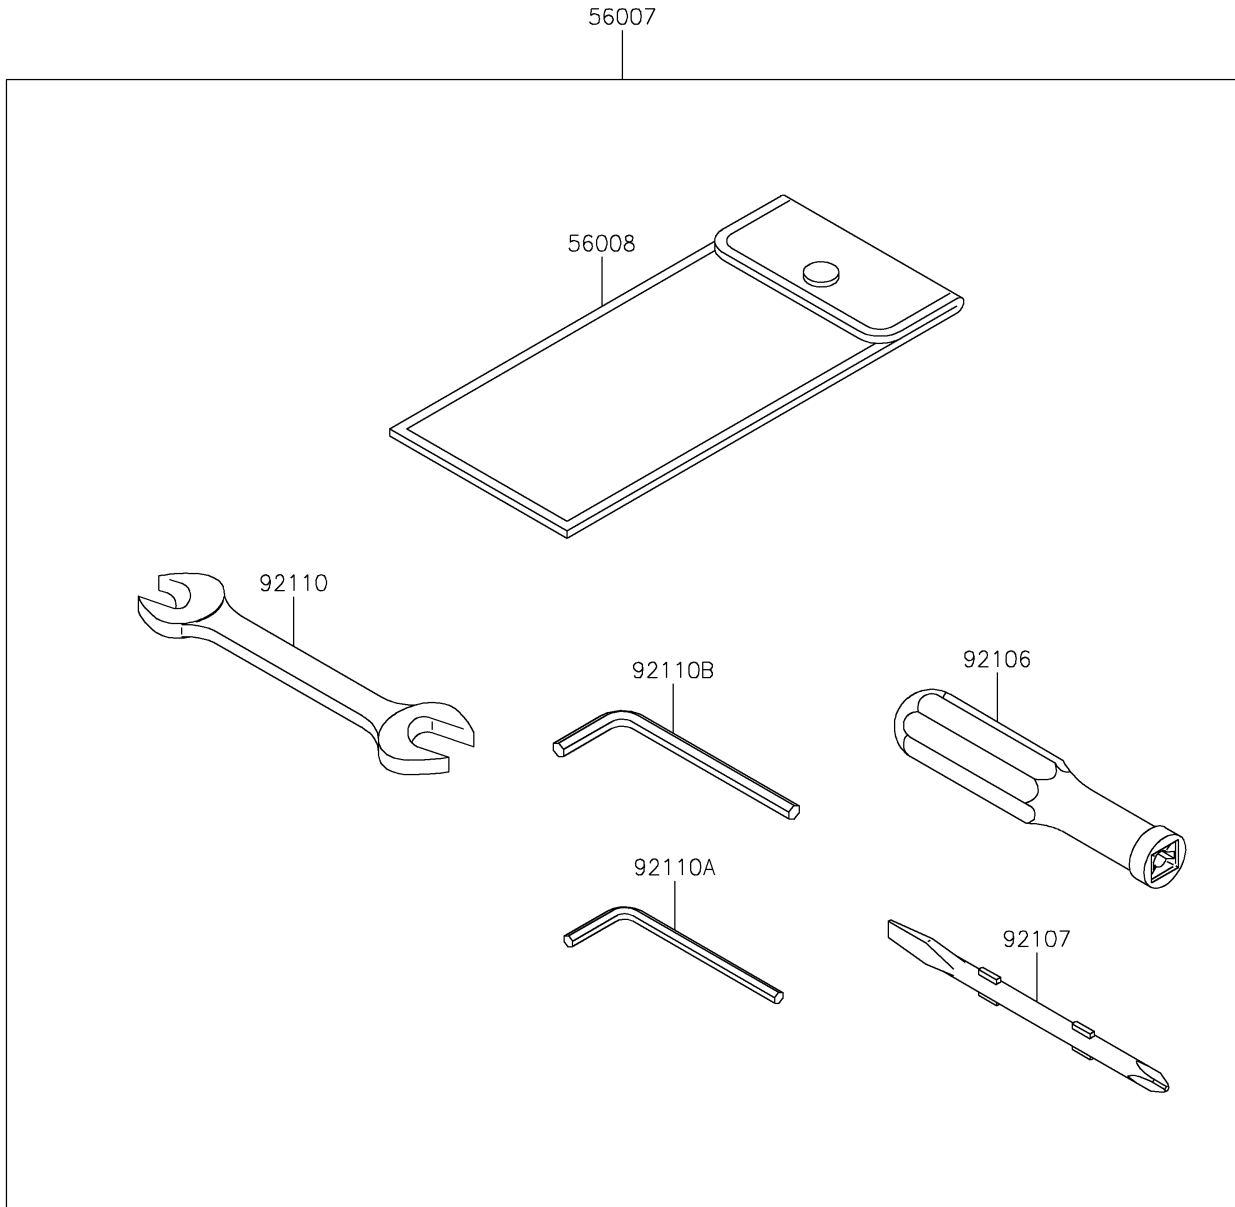

2022 Z900 ABS PARTS DIAGRAM

Owner's Tools

F2810

2022 Z900 ABS PARTS LIST

Owner's Tools

ITEM NAME	PART NUMBER	QUANTITY
TOOL-KIT (Ref # 56007)	56007-0171	1
BAG,TOOL (Ref # 56008)	56008-0036	1
GASKET-LIQUID,TB1211F,CLEAR (Ref # 92104)	92104-0004	1
GASKET-LIQUID,TB1216B,BLACK (Ref # 92104A)	92104-1064	1
GASKET-LIQUID,TB1207B,BLACK (Ref # 92104B)	92104-2068	1
GRIP-SCREW DRIVER (Ref # 92106)	92106-0004	1
TOOL-DRIVER,#2PHILLIPS&SLOT (Ref # 92107)	92107-0019	1
TOOL-WRENCH,OPEN END,14X17 (Ref # 92110)	92110-0057	1
TOOL-WRENCH,ALLEN,4MM (Ref # 92110A)	92110-0567	1
TOOL-WRENCH,ALLEN,5MM (Ref # 92110B)	92110-1015	1