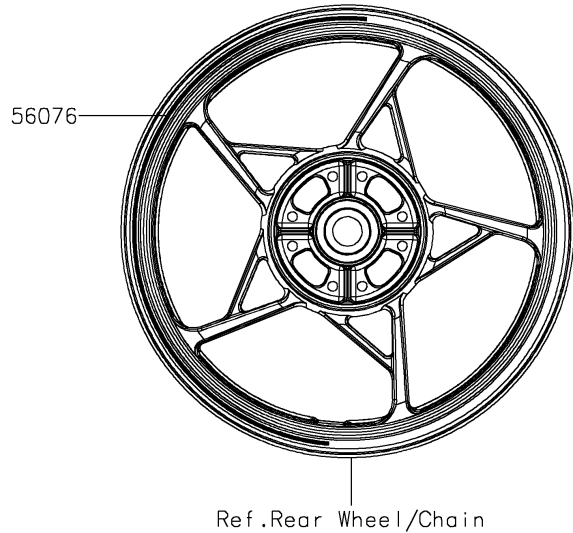

2022 Z900 ABS PARTS DIAGRAM

Decals(Blue)(FNFNN/FNFNL)(CA,US)

F2861

2022 Z900 ABS PARTS LIST

Decals(Blue)(FNFNN/FNFNL)(CA,US)

ITEM NAME	PART NUMBER	QUANTITY
MARK,FR FENDER,ABS (Ref # 56052)	56052-0869	2
MARK,KAWASAKI (Ref # 56054)	56054-1356	2
MARK,Z,3D (Ref # 56054A)	56054-2369	2
PATTERN,WHEEL,BLK/SIL,700X6 (Ref # 56076)	56076-3855	4
PATTERN,TANK COVER,LH,FR (Ref # 56076A)	56076-3857	1
PATTERN,TANK COVER,LH,RR (Ref # 56076B)	56076-3858	1
PATTERN,TANK COVER,RH,FR (Ref # 56076C)	56076-3859	1
PATTERN,TANK COVER,RH,RR (Ref # 56076D)	56076-3860	1
PATTERN,SHROUD,LH (Ref # 56076E)	56076-3861	1
PATTERN,SHROUD,RH (Ref # 56076F)	56076-3862	1
PATTERN,TAIL COVER,LH (Ref # 56076G)	56076-3863	1
PATTERN,TAIL COVER,RH (Ref # 56076H)	56076-3864	1
RIM STRIPE APPLICATOR (Ref # 57001)	57001-1752	AR