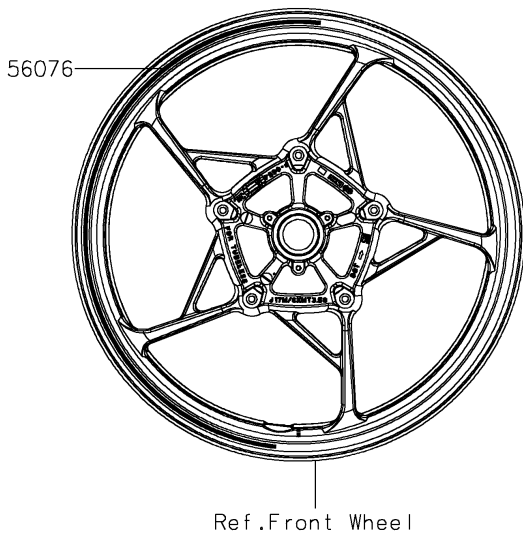

2022 Z900 ABS PARTS DIAGRAM

Decals(Blue)(FNFNN/FNFNL)(CA,US)

F2861

2022 Z900 ABS PARTS LIST

Decals(Blue)(FNFNN/FNFNL)(CA,US)

ITEM NAME	PART NUMBER	QUANTITY
MARK,FR FENDER,ABS (Ref # 56052)	56052-0869	2
MARK,KAWASAKI (Ref # 56054)	56054-1356	2
MARK,Z,3D (Ref # 56054A)	56054-2369	2
PATTERN,WHEEL,BLK/SIL,700X6 (Ref # 56076)	56076-3855	4
PATTERN,TANK COVER,LH,FR (Ref # 56076A)	56076-3857	1
PATTERN,TANK COVER,LH,RR (Ref # 56076B)	56076-3858	1
PATTERN,TANK COVER,RH,FR (Ref # 56076C)	56076-3859	1
PATTERN,TANK COVER,RH,RR (Ref # 56076D)	56076-3860	1
PATTERN,SHROUD,LH (Ref # 56076E)	56076-3861	1
PATTERN,SHROUD,RH (Ref # 56076F)	56076-3862	1
PATTERN,TAIL COVER,LH (Ref # 56076G)	56076-3863	1
PATTERN,TAIL COVER,RH (Ref # 56076H)	56076-3864	1
RIM STRIPE APPLICATOR (Ref # 57001)	57001-1752	AR