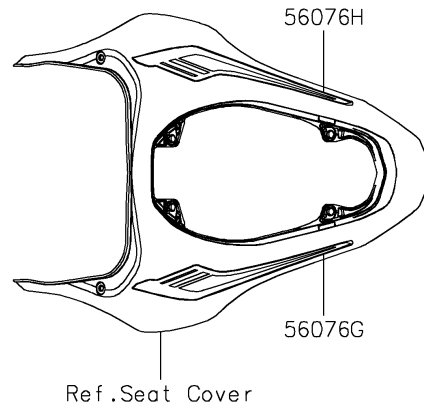

2022 Z900 ABS PARTS DIAGRAM

Decals(Blue)(FNFNN/FNFNL)(CA,US)

F2861

2022 Z900 ABS PARTS LIST

Decals(Blue)(FNFNN/FNFNL)(CA,US)

ITEM NAME	PART NUMBER	QUANTITY
MARK,FR FENDER,ABS (Ref # 56052)	56052-0869	2
MARK,KAWASAKI (Ref # 56054)	56054-1356	2
MARK,Z,3D (Ref # 56054A)	56054-2369	2
PATTERN,WHEEL,BLK/SIL,700X6 (Ref # 56076)	56076-3855	4
PATTERN,TANK COVER,LH,FR (Ref # 56076A)	56076-3857	1
PATTERN,TANK COVER,LH,RR (Ref # 56076B)	56076-3858	1
PATTERN,TANK COVER,RH,FR (Ref # 56076C)	56076-3859	1
PATTERN,TANK COVER,RH,RR (Ref # 56076D)	56076-3860	1
PATTERN,SHROUD,LH (Ref # 56076E)	56076-3861	1
PATTERN,SHROUD,RH (Ref # 56076F)	56076-3862	1
PATTERN,TAIL COVER,LH (Ref # 56076G)	56076-3863	1
PATTERN,TAIL COVER,RH (Ref # 56076H)	56076-3864	1
RIM STRIPE APPLICATOR (Ref # 57001)	57001-1752	AR