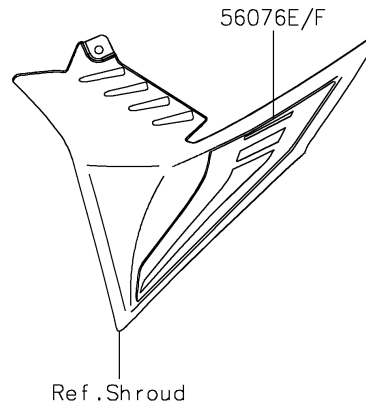

2022 Z900 ABS PARTS DIAGRAM

Decals(Blue)(FNFNN/FNFNL)(CA,US)

F2861

2022 Z900 ABS PARTS LIST

Decals(Blue)(FNFNN/FNFNL)(CA,US)

ITEM NAME	PART NUMBER	QUANTITY
MARK,FR FENDER,ABS (Ref # 56052)	56052-0869	2
MARK,KAWASAKI (Ref # 56054)	56054-1356	2
MARK,Z,3D (Ref # 56054A)	56054-2369	2
PATTERN,WHEEL,BLK/SIL,700X6 (Ref # 56076)	56076-3855	4
PATTERN,TANK COVER,LH,FR (Ref # 56076A)	56076-3857	1
PATTERN,TANK COVER,LH,RR (Ref # 56076B)	56076-3858	1
PATTERN,TANK COVER,RH,FR (Ref # 56076C)	56076-3859	1
PATTERN,TANK COVER,RH,RR (Ref # 56076D)	56076-3860	1
PATTERN,SHROUD,LH (Ref # 56076E)	56076-3861	1
PATTERN,SHROUD,RH (Ref # 56076F)	56076-3862	1
PATTERN,TAIL COVER,LH (Ref # 56076G)	56076-3863	1
PATTERN,TAIL COVER,RH (Ref # 56076H)	56076-3864	1
RIM STRIPE APPLICATOR (Ref # 57001)	57001-1752	AR