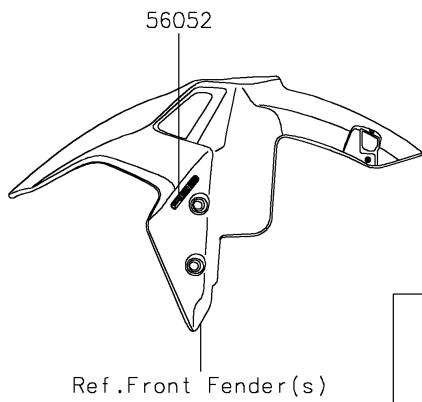

2022 Z900 ABS PARTS DIAGRAM

Decals(Blue)(FNFNN/FNFNL)(CA,US)

F2861

2022 Z900 ABS PARTS LIST

Decals(Blue)(FNFNN/FNFNL)(CA,US)

ITEM NAME	PART NUMBER	QUANTITY
MARK,FR FENDER,ABS (Ref # 56052)	56052-0869	2
MARK,KAWASAKI (Ref # 56054)	56054-1356	2
MARK,Z,3D (Ref # 56054A)	56054-2369	2
PATTERN,WHEEL,BLK/SIL,700X6 (Ref # 56076)	56076-3855	4
PATTERN,TANK COVER,LH,FR (Ref # 56076A)	56076-3857	1
PATTERN,TANK COVER,LH,RR (Ref # 56076B)	56076-3858	1
PATTERN,TANK COVER,RH,FR (Ref # 56076C)	56076-3859	1
PATTERN,TANK COVER,RH,RR (Ref # 56076D)	56076-3860	1
PATTERN,SHROUD,LH (Ref # 56076E)	56076-3861	1
PATTERN,SHROUD,RH (Ref # 56076F)	56076-3862	1
PATTERN,TAIL COVER,LH (Ref # 56076G)	56076-3863	1
PATTERN,TAIL COVER,RH (Ref # 56076H)	56076-3864	1
RIM STRIPE APPLICATOR (Ref # 57001)	57001-1752	AR