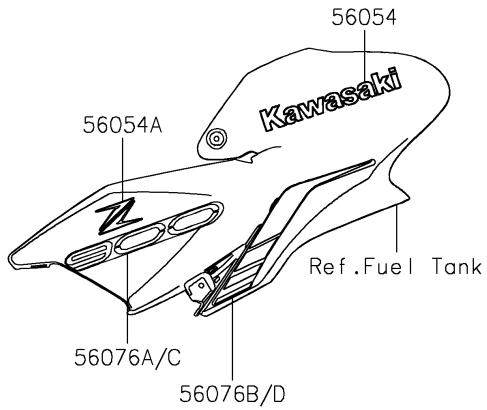

2022 Z900 ABS PARTS DIAGRAM

Decals(Blue)(FNFNN/FNFNL)(CA,US)

F2861

2022 Z900 ABS PARTS LIST

Decals(Blue)(FNFNN/FNFNL)(CA,US)

ITEM NAME	PART NUMBER	QUANTITY
MARK,FR FENDER,ABS (Ref # 56052)	56052-0869	2
MARK,KAWASAKI (Ref # 56054)	56054-1356	2
MARK,Z,3D (Ref # 56054A)	56054-2369	2
PATTERN,WHEEL,BLK/SIL,700X6 (Ref # 56076)	56076-3855	4
PATTERN,TANK COVER,LH,FR (Ref # 56076A)	56076-3857	1
PATTERN,TANK COVER,LH,RR (Ref # 56076B)	56076-3858	1
PATTERN,TANK COVER,RH,FR (Ref # 56076C)	56076-3859	1
PATTERN,TANK COVER,RH,RR (Ref # 56076D)	56076-3860	1
PATTERN,SHROUD,LH (Ref # 56076E)	56076-3861	1
PATTERN,SHROUD,RH (Ref # 56076F)	56076-3862	1
PATTERN,TAIL COVER,LH (Ref # 56076G)	56076-3863	1
PATTERN,TAIL COVER,RH (Ref # 56076H)	56076-3864	1
RIM STRIPE APPLICATOR (Ref # 57001)	57001-1752	AR