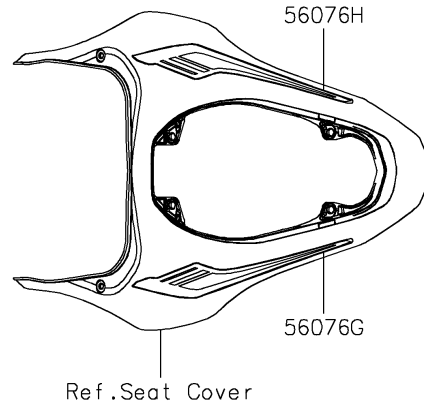

2022 Z900 ABS PARTS DIAGRAM

Decals(Black)(FNFNN)(CN)

F2861A

2022 Z900 ABS PARTS LIST

Decals(Black)(FNFNN)(CN)

ITEM NAME	PART NUMBER	QUANTITY
MARK,FR FENDER,ABS (Ref # 56052)	56052-0869	2
MARK,KAWASAKI (Ref # 56054)	56054-1356	2
MARK,Z,3D (Ref # 56054A)	56054-2369	2
PATTERN,WHEEL,GRN/BLK,700X6 (Ref # 56076)	56076-2167	4
PATTERN,TANK COVER,LH,FR (Ref # 56076A)	56076-2651	1
PATTERN,TANK COVER,LH,RR (Ref # 56076B)	56076-2652	1
PATTERN,TANK COVER,RH,FR (Ref # 56076C)	56076-2653	1
PATTERN,TANK COVER,RH,RR (Ref # 56076D)	56076-2654	1
PATTERN,SHROUD,LH (Ref # 56076E)	56076-2655	1
PATTERN,SHROUD,RH (Ref # 56076F)	56076-2656	1
PATTERN,TAIL COVER,LH (Ref # 56076G)	56076-2657	1
PATTERN,TAIL COVER,RH (Ref # 56076H)	56076-2658	1
RIM STRIPE APPLICATOR (Ref # 57001)	57001-1752	AR