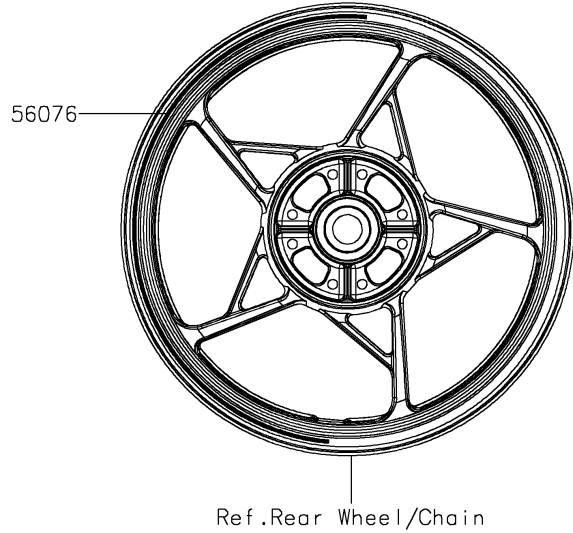

2022 Z900 ABS PARTS DIAGRAM

Decals(Black)(FNFNN)(CN)

F2861A

2022 Z900 ABS PARTS LIST

Decals(Black)(FNFNN)(CN)

ITEM NAME	PART NUMBER	QUANTITY
MARK,FR FENDER,ABS (Ref # 56052)	56052-0869	2
MARK,KAWASAKI (Ref # 56054)	56054-1356	2
MARK,Z,3D (Ref # 56054A)	56054-2369	2
PATTERN,WHEEL,GRN/BLK,700X6 (Ref # 56076)	56076-2167	4
PATTERN,TANK COVER,LH,FR (Ref # 56076A)	56076-2651	1
PATTERN,TANK COVER,LH,RR (Ref # 56076B)	56076-2652	1
PATTERN,TANK COVER,RH,FR (Ref # 56076C)	56076-2653	1
PATTERN,TANK COVER,RH,RR (Ref # 56076D)	56076-2654	1
PATTERN,SHROUD,LH (Ref # 56076E)	56076-2655	1
PATTERN,SHROUD,RH (Ref # 56076F)	56076-2656	1
PATTERN,TAIL COVER,LH (Ref # 56076G)	56076-2657	1
PATTERN,TAIL COVER,RH (Ref # 56076H)	56076-2658	1
RIM STRIPE APPLICATOR (Ref # 57001)	57001-1752	AR