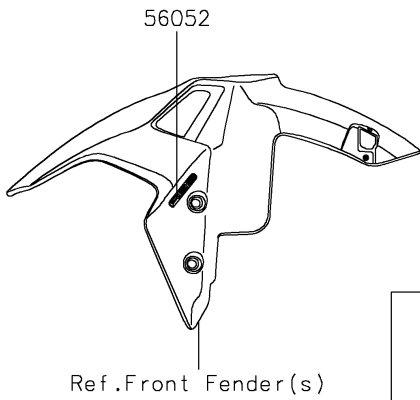

2022 Z900 ABS PARTS DIAGRAM

Decals(Black)(FNFNN)(CN)

F2861A

2022 Z900 ABS PARTS LIST

Decals(Black)(FNFNN)(CN)

ITEM NAME	PART NUMBER	QUANTITY
MARK,FR FENDER,ABS (Ref # 56052)	56052-0869	2
MARK,KAWASAKI (Ref # 56054)	56054-1356	2
MARK,Z,3D (Ref # 56054A)	56054-2369	2
PATTERN,WHEEL,GRN/BLK,700X6 (Ref # 56076)	56076-2167	4
PATTERN,TANK COVER,LH,FR (Ref # 56076A)	56076-2651	1
PATTERN,TANK COVER,LH,RR (Ref # 56076B)	56076-2652	1
PATTERN,TANK COVER,RH,FR (Ref # 56076C)	56076-2653	1
PATTERN,TANK COVER,RH,RR (Ref # 56076D)	56076-2654	1
PATTERN,SHROUD,LH (Ref # 56076E)	56076-2655	1
PATTERN,SHROUD,RH (Ref # 56076F)	56076-2656	1
PATTERN,TAIL COVER,LH (Ref # 56076G)	56076-2657	1
PATTERN,TAIL COVER,RH (Ref # 56076H)	56076-2658	1
RIM STRIPE APPLICATOR (Ref # 57001)	57001-1752	AR