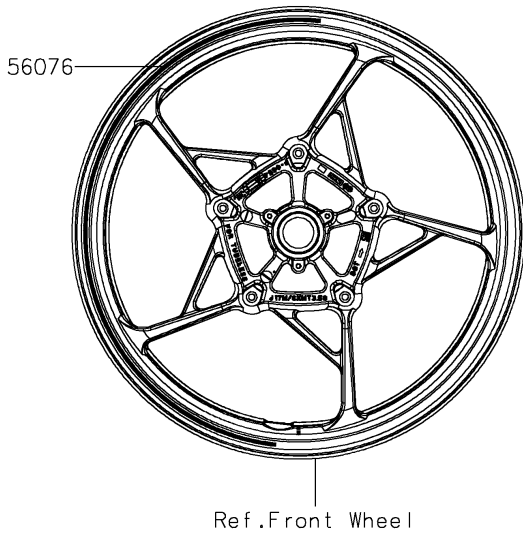

2022 Z900 ABS PARTS DIAGRAM

Decals(Black)(FNFNN)(CN)

F2861A

2022 Z900 ABS PARTS LIST

Decals(Black)(FNFNN)(CN)

ITEM NAME	PART NUMBER	QUANTITY
MARK,FR FENDER,ABS (Ref # 56052)	56052-0869	2
MARK,KAWASAKI (Ref # 56054)	56054-1356	2
MARK,Z,3D (Ref # 56054A)	56054-2369	2
PATTERN,WHEEL,GRN/BLK,700X6 (Ref # 56076)	56076-2167	4
PATTERN,TANK COVER,LH,FR (Ref # 56076A)	56076-2651	1
PATTERN,TANK COVER,LH,RR (Ref # 56076B)	56076-2652	1
PATTERN,TANK COVER,RH,FR (Ref # 56076C)	56076-2653	1
PATTERN,TANK COVER,RH,RR (Ref # 56076D)	56076-2654	1
PATTERN,SHROUD,LH (Ref # 56076E)	56076-2655	1
PATTERN,SHROUD,RH (Ref # 56076F)	56076-2656	1
PATTERN,TAIL COVER,LH (Ref # 56076G)	56076-2657	1
PATTERN,TAIL COVER,RH (Ref # 56076H)	56076-2658	1
RIM STRIPE APPLICATOR (Ref # 57001)	57001-1752	AR