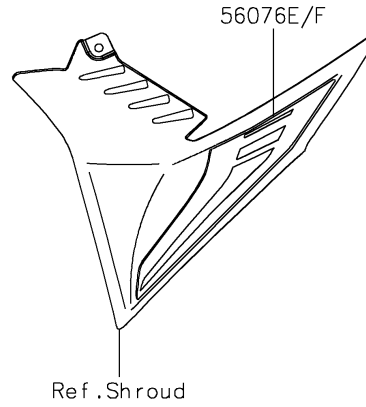

2022 Z900 ABS PARTS DIAGRAM

Decals(Black)(FNFNN)(CN)

F2861A

2022 Z900 ABS PARTS LIST

Decals(Black)(FNFNN)(CN)

ITEM NAME	PART NUMBER	QUANTITY
MARK,FR FENDER,ABS (Ref # 56052)	56052-0869	2
MARK,KAWASAKI (Ref # 56054)	56054-1356	2
MARK,Z,3D (Ref # 56054A)	56054-2369	2
PATTERN,WHEEL,GRN/BLK,700X6 (Ref # 56076)	56076-2167	4
PATTERN,TANK COVER,LH,FR (Ref # 56076A)	56076-2651	1
PATTERN,TANK COVER,LH,RR (Ref # 56076B)	56076-2652	1
PATTERN,TANK COVER,RH,FR (Ref # 56076C)	56076-2653	1
PATTERN,TANK COVER,RH,RR (Ref # 56076D)	56076-2654	1
PATTERN,SHROUD,LH (Ref # 56076E)	56076-2655	1
PATTERN,SHROUD,RH (Ref # 56076F)	56076-2656	1
PATTERN,TAIL COVER,LH (Ref # 56076G)	56076-2657	1
PATTERN,TAIL COVER,RH (Ref # 56076H)	56076-2658	1
RIM STRIPE APPLICATOR (Ref # 57001)	57001-1752	AR