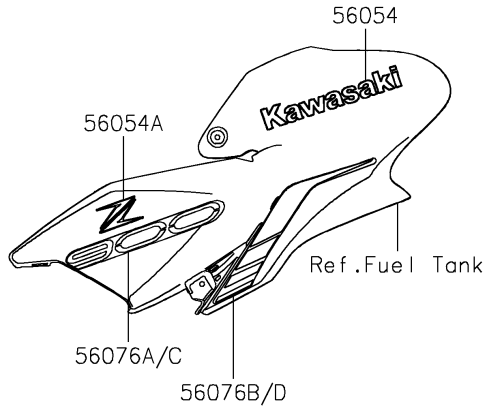

2022 Z900 ABS PARTS DIAGRAM

Decals(Black)(FNFNN)(CN)

F2861A

2022 Z900 ABS PARTS LIST

Decals(Black)(FNFNN)(CN)

ITEM NAME	PART NUMBER	QUANTITY
MARK,FR FENDER,ABS (Ref # 56052)	56052-0869	2
MARK,KAWASAKI (Ref # 56054)	56054-1356	2
MARK,Z,3D (Ref # 56054A)	56054-2369	2
PATTERN,WHEEL,GRN/BLK,700X6 (Ref # 56076)	56076-2167	4
PATTERN,TANK COVER,LH,FR (Ref # 56076A)	56076-2651	1
PATTERN,TANK COVER,LH,RR (Ref # 56076B)	56076-2652	1
PATTERN,TANK COVER,RH,FR (Ref # 56076C)	56076-2653	1
PATTERN,TANK COVER,RH,RR (Ref # 56076D)	56076-2654	1
PATTERN,SHROUD,LH (Ref # 56076E)	56076-2655	1
PATTERN,SHROUD,RH (Ref # 56076F)	56076-2656	1
PATTERN,TAIL COVER,LH (Ref # 56076G)	56076-2657	1
PATTERN,TAIL COVER,RH (Ref # 56076H)	56076-2658	1
RIM STRIPE APPLICATOR (Ref # 57001)	57001-1752	AR