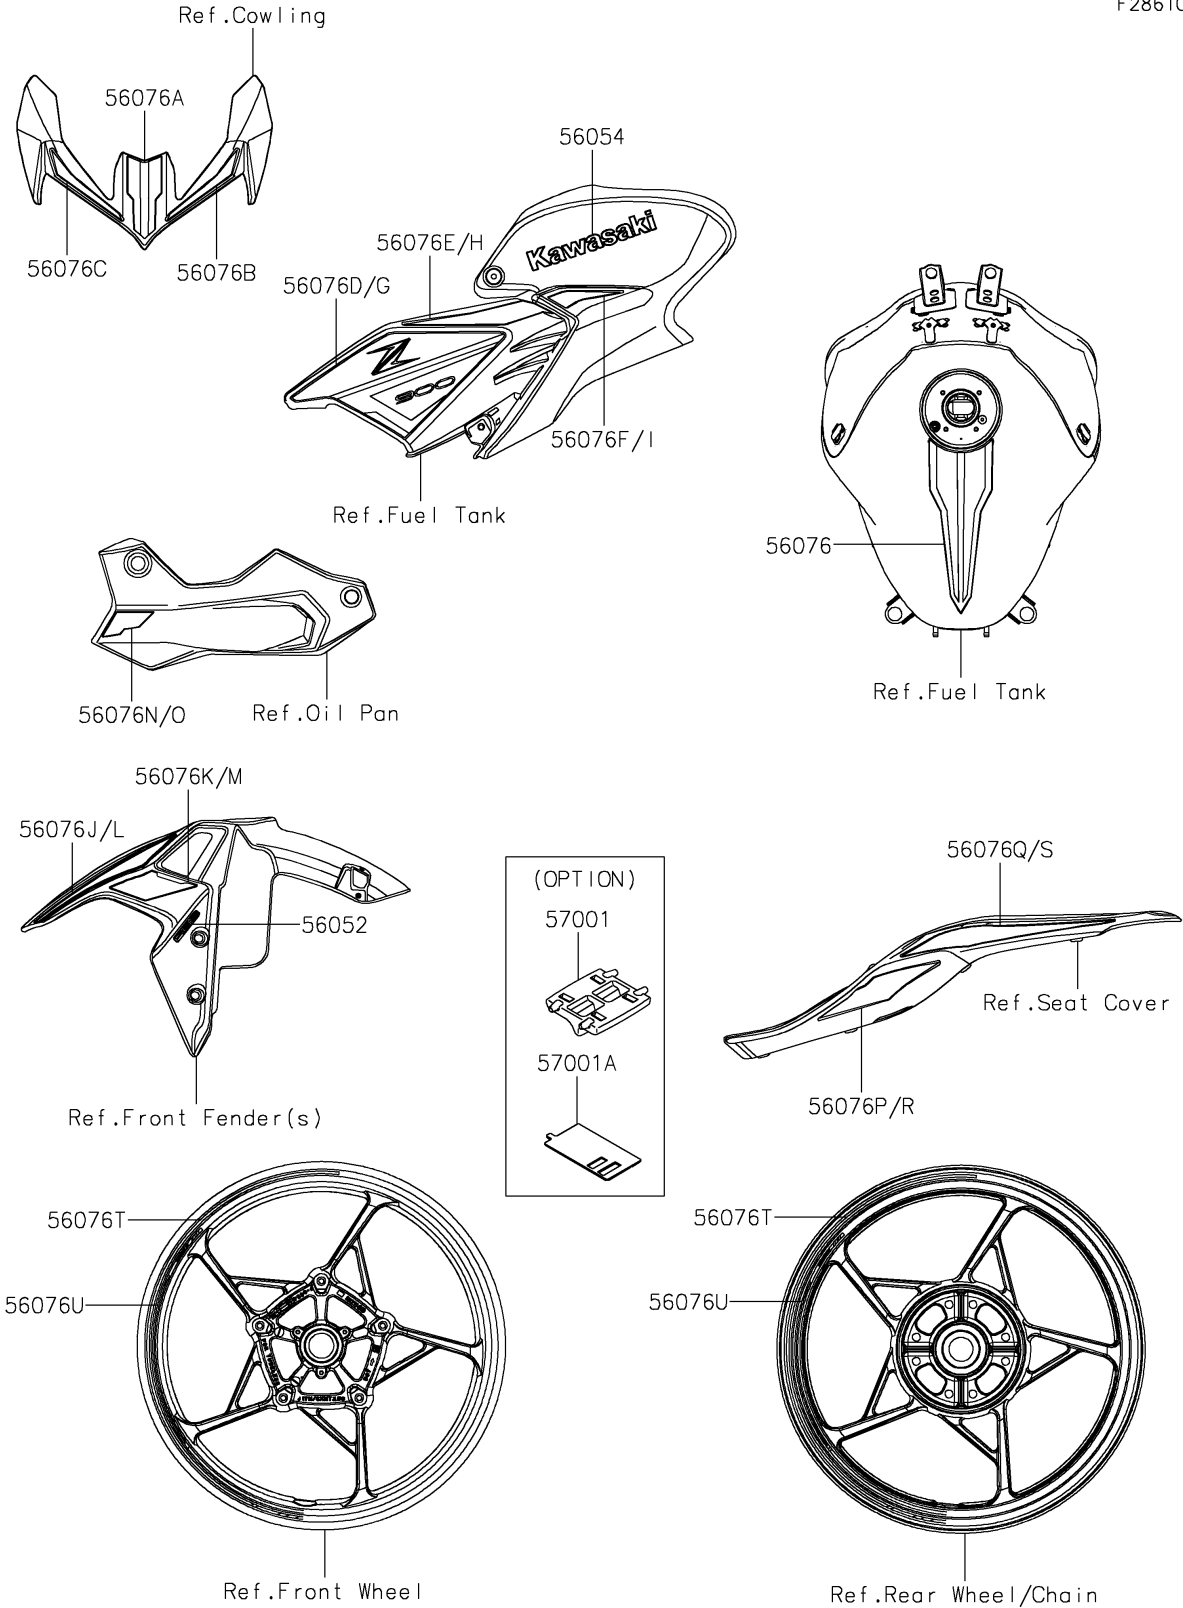

2022 Z900 ABS PARTS DIAGRAM

Decals(White)(FNFBN)

F2861C

2022 Z900 ABS PARTS LIST

Decals(White)(FNFBN)

ITEM NAME	PART NUMBER	QUANTITY
MARK,FR FENDER,ABS (Ref # 56052)	56052-0784	2
MARK,KAWASAKI (Ref # 56054)	56054-1562	2
PATTERN,FUEL TANK (Ref # 56076)	56076-3865	1
PATTERN,UPP COWL.,CNT (Ref # 56076A)	56076-3866	1
PATTERN,UPP COWL.,LH (Ref # 56076B)	56076-3867	1
PATTERN,UPP COWL.,RH (Ref # 56076C)	56076-3868	1
PATTERN,TANK COVER,LH,FR (Ref # 56076D)	56076-3869	1
PATTERN,TANK COVER,LH,MID (Ref # 56076E)	56076-3870	1
PATTERN,TANK COVER,LH,RR (Ref # 56076F)	56076-3871	1
PATTERN,TANK COVER,RH,FR (Ref # 56076G)	56076-3872	1
PATTERN,TANK COVER,RH,MID (Ref # 56076H)	56076-3873	1
PATTERN,TANK COVER,RH,RR (Ref # 56076I)	56076-3874	1
PATTERN,FR FENDER,LH,UPP (Ref # 56076J)	56076-3875	1
PATTERN,FR FENDER,LH,LWR (Ref # 56076K)	56076-3876	1
PATTERN,FR FENDER,RH,UPP (Ref # 56076L)	56076-3877	1
PATTERN,FR FENDER,RH,LWR (Ref # 56076M)	56076-3878	1
PATTERN,LWR COWL.,LH (Ref # 56076N)	56076-3879	1
PATTERN,LWR COWL.,RH (Ref # 56076O)	56076-3880	1
PATTERN,TAIL COVER,LH,FR (Ref # 56076P)	56076-3881	1
PATTERN,TAIL COVER,LH,RR (Ref # 56076Q)	56076-3882	1
PATTERN,TAIL COVER,RH,FR (Ref # 56076R)	56076-3883	1
PATTERN,TAIL COVER,RH,RR (Ref # 56076S)	56076-3884	1
PATTERN,WHEEL,RED/BLK,700X6 (Ref # 56076T)	56076-3885	4
PATTERN,WHEEL,BLK/WHT,535X12 (Ref # 56076U)	56076-3886	4
RIM STRIPE APPLICATOR (Ref # 57001)	57001-1752	AR
RIM STRIPE APPLICATOR,10/12MM (Ref # 57001A)	57001-1836	AR