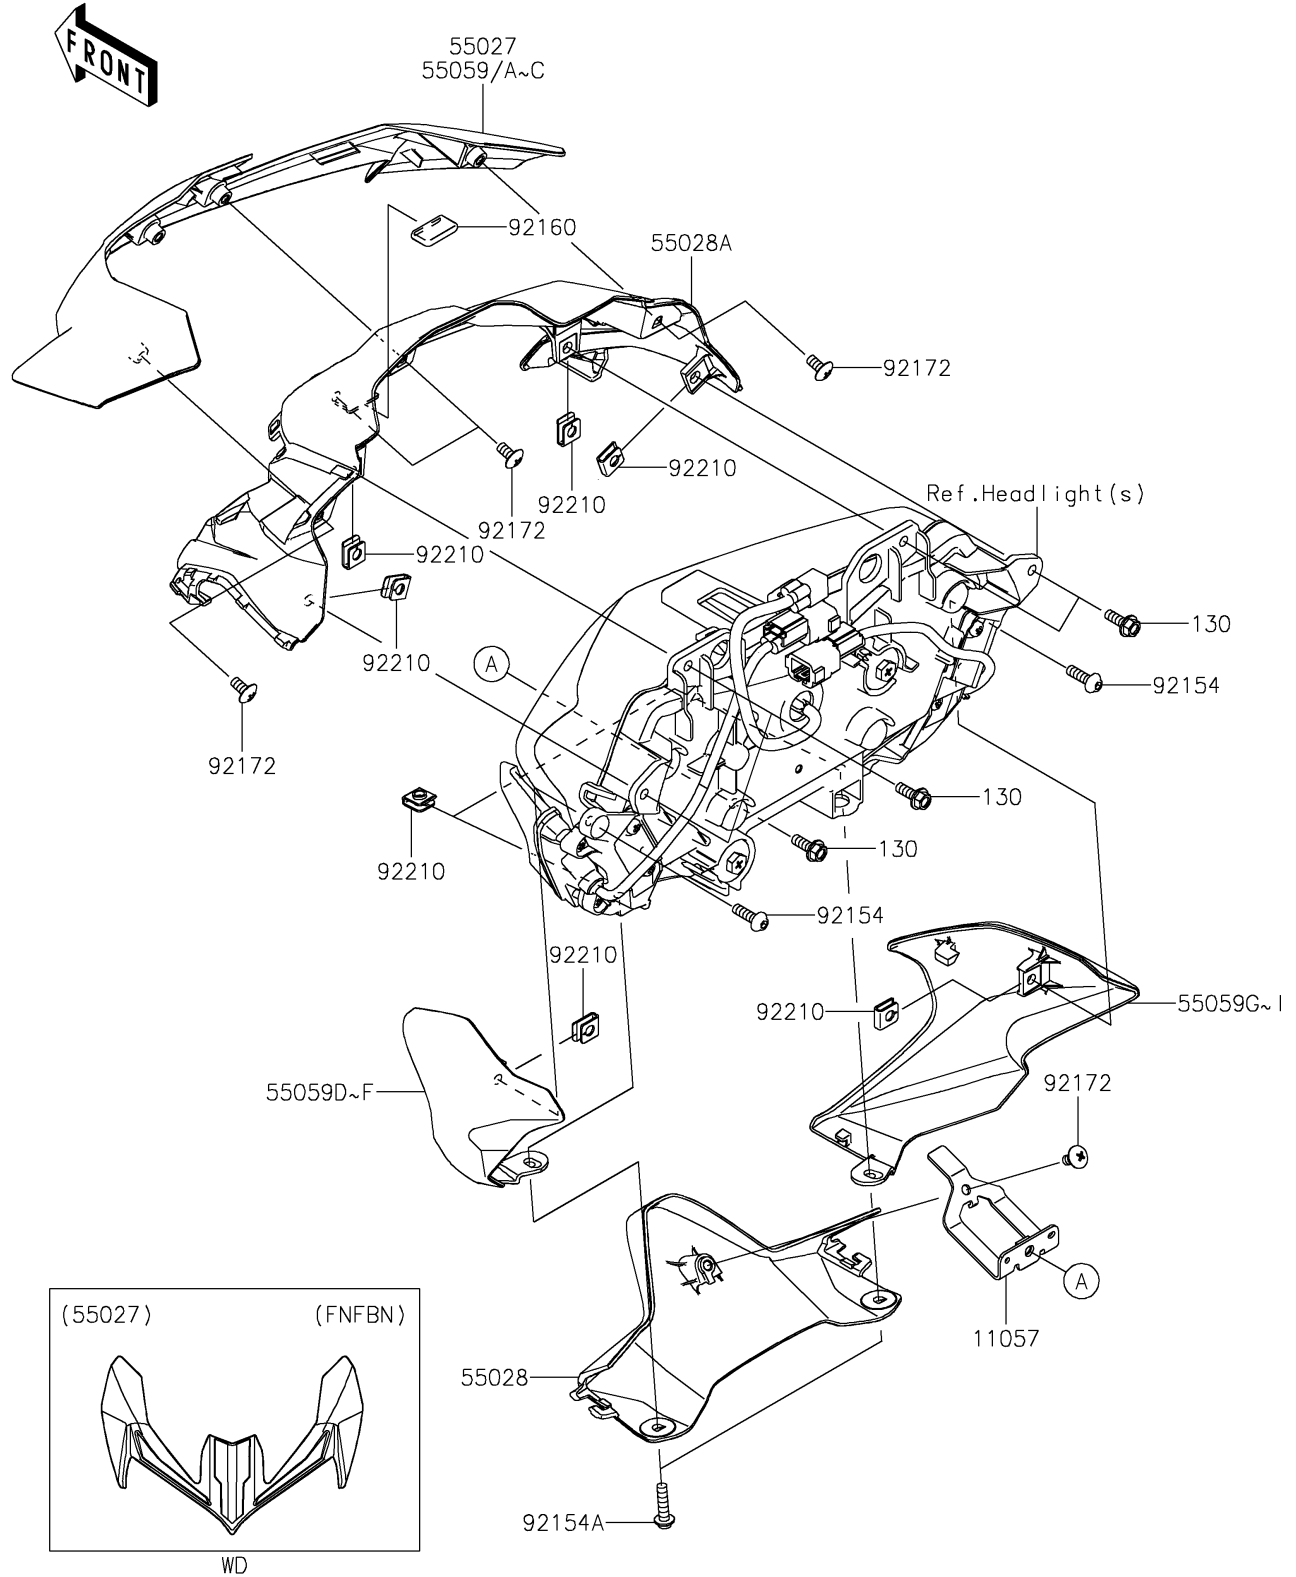

# 2022 Z900 ABS PARTS DIAGRAM

Cowling

F2871

## 2022 Z900 ABS PARTS LIST

### Cowling

ITEM NAME	PART NUMBER	QUANTITY
BRACKET (Ref # 11057)	11057-2669	1
COWLING,UPP,P.R.WHITE (Ref # 55027)	55027-5209-68N	1
COWLING,LWR (Ref # 55028)	55028-0704	1
COWLING,INNER (Ref # 55028A)	55028-0705	1
COWLING,UPP,SIDE,LH,M.S.BLACK (Ref # 55059D)	55059-5157-660	1
COWLING,UPP,SIDE,LH,M.M.G.GRAY (Ref # 55059E)	55059-5157-68P	1
COWLING,UPP,SIDE,RH,M.S.BLACK (Ref # 55059G)	55059-5158-660	1
COWLING,UPP,SIDE,RH,M.M.G.GRAY (Ref # 55059H)	55059-5158-68P	1
BOLT,SOCKET,5X16 (Ref # 92154)	92154-0209	2
BOLT,SOCKET,5X20 (Ref # 92154A)	92154-0829	2
DAMPER (Ref # 92160)	92160-1190	1
SCREW,TAPPING,5X10 (Ref # 92172)	92172-0262	5
NUT (Ref # 92210)	92210-0571	8
BOLT-FLANGED,5X14 (Ref # 130)	130BA0514	5