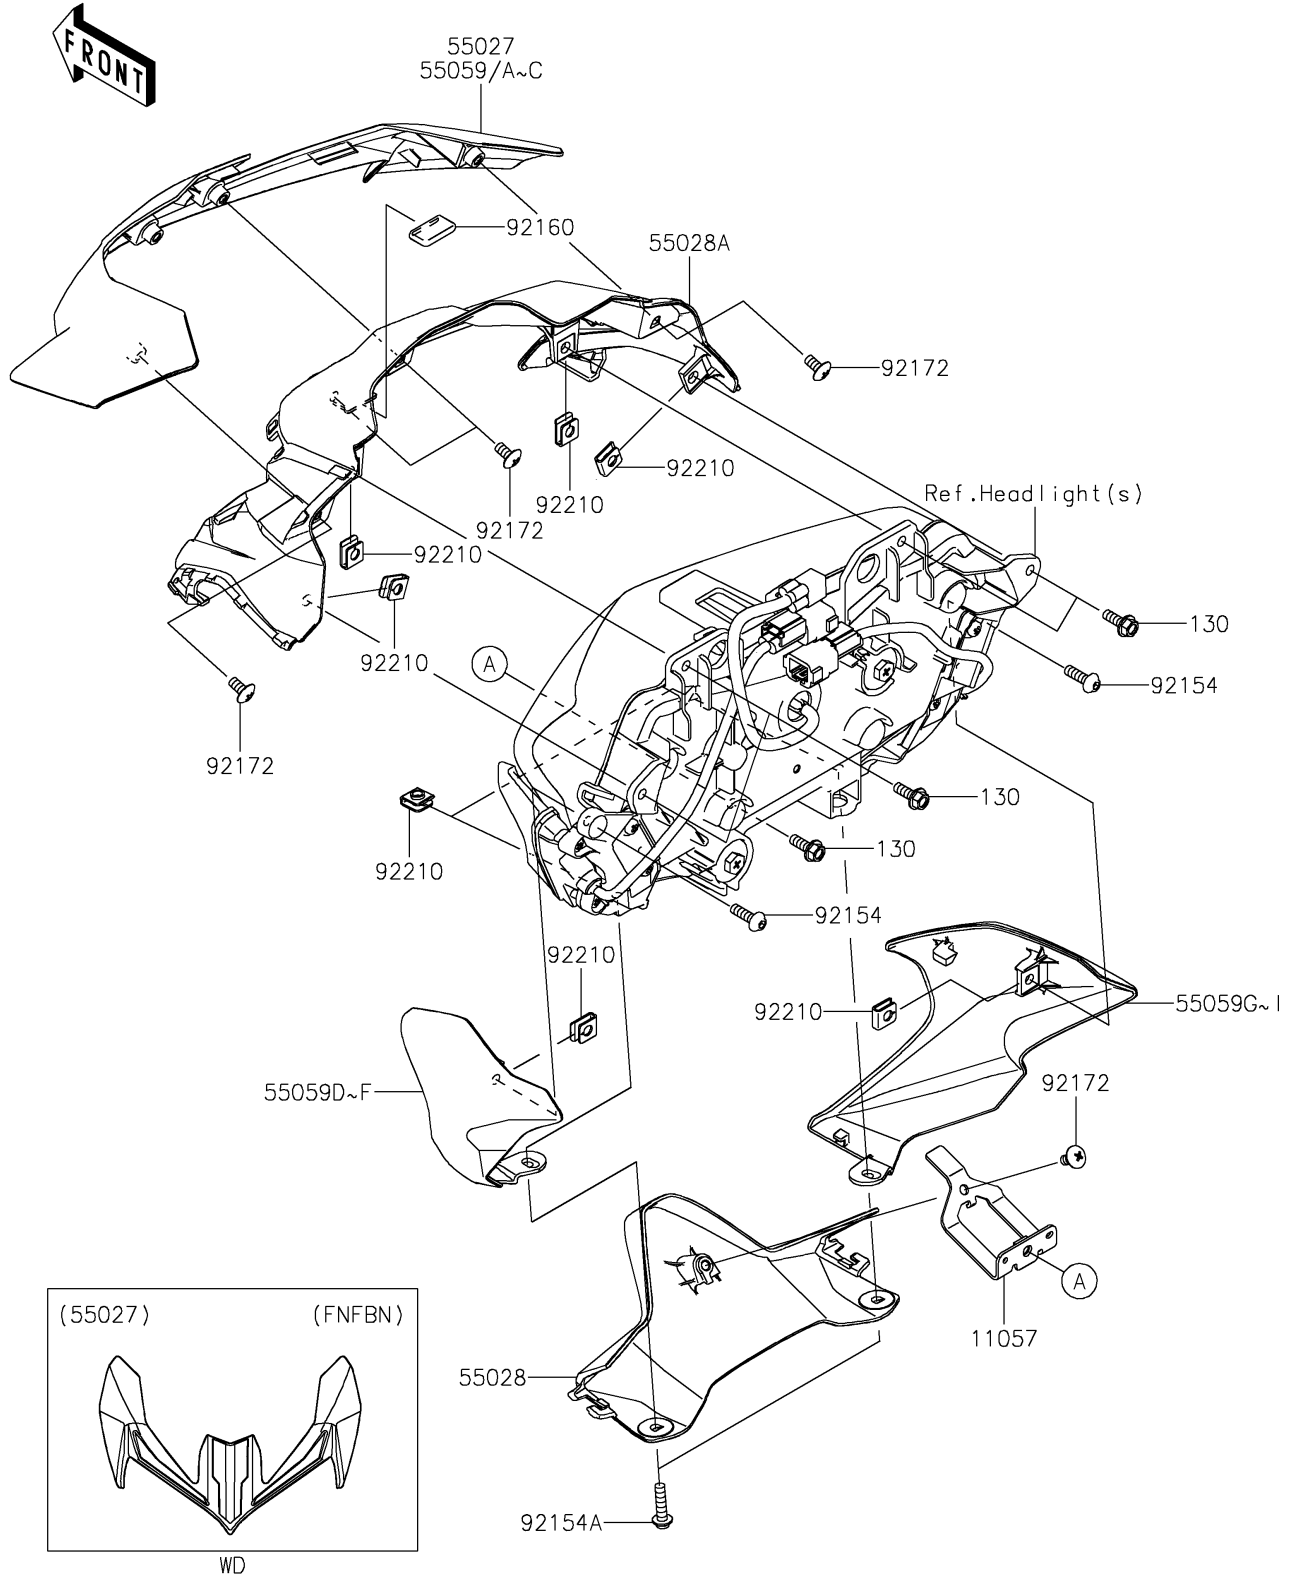

2022 Z900 ABS PARTS DIAGRAM

Cowling

F2871

2022 Z900 ABS PARTS LIST

Cowling

ITEM NAME	PART NUMBER	QUANTITY
BRACKET (Ref # 11057)	11057-2669	1
COWLING,LWR (Ref # 55028)	55028-0704	1
COWLING,INNER (Ref # 55028A)	55028-0705	1
COWLING,UPP,M.M.T.BLUE (Ref # 55059)	55059-5156-68M	1
COWLING,UPP,P.R.WHITE (Ref # 55059A)	55059-5156-68N	1
COWLING,UPP,M.F.S.BLACK (Ref # 55059B)	55059-5156-739	1
COWLING,UPP,SIDE,LH,M.S.BLACK (Ref # 55059D)	55059-5157-660	1
COWLING,UPP,SIDE,RH,M.S.BLACK (Ref # 55059G)	55059-5158-660	1
BOLT,SOCKET,5X16 (Ref # 92154)	92154-0209	2
BOLT,SOCKET,5X20 (Ref # 92154A)	92154-0829	2
DAMPER (Ref # 92160)	92160-1190	1
SCREW,TAPPING,5X10 (Ref # 92172)	92172-0262	5
NUT (Ref # 92210)	92210-0571	8
BOLT-FLANGED,5X14 (Ref # 130)	130BA0514	5