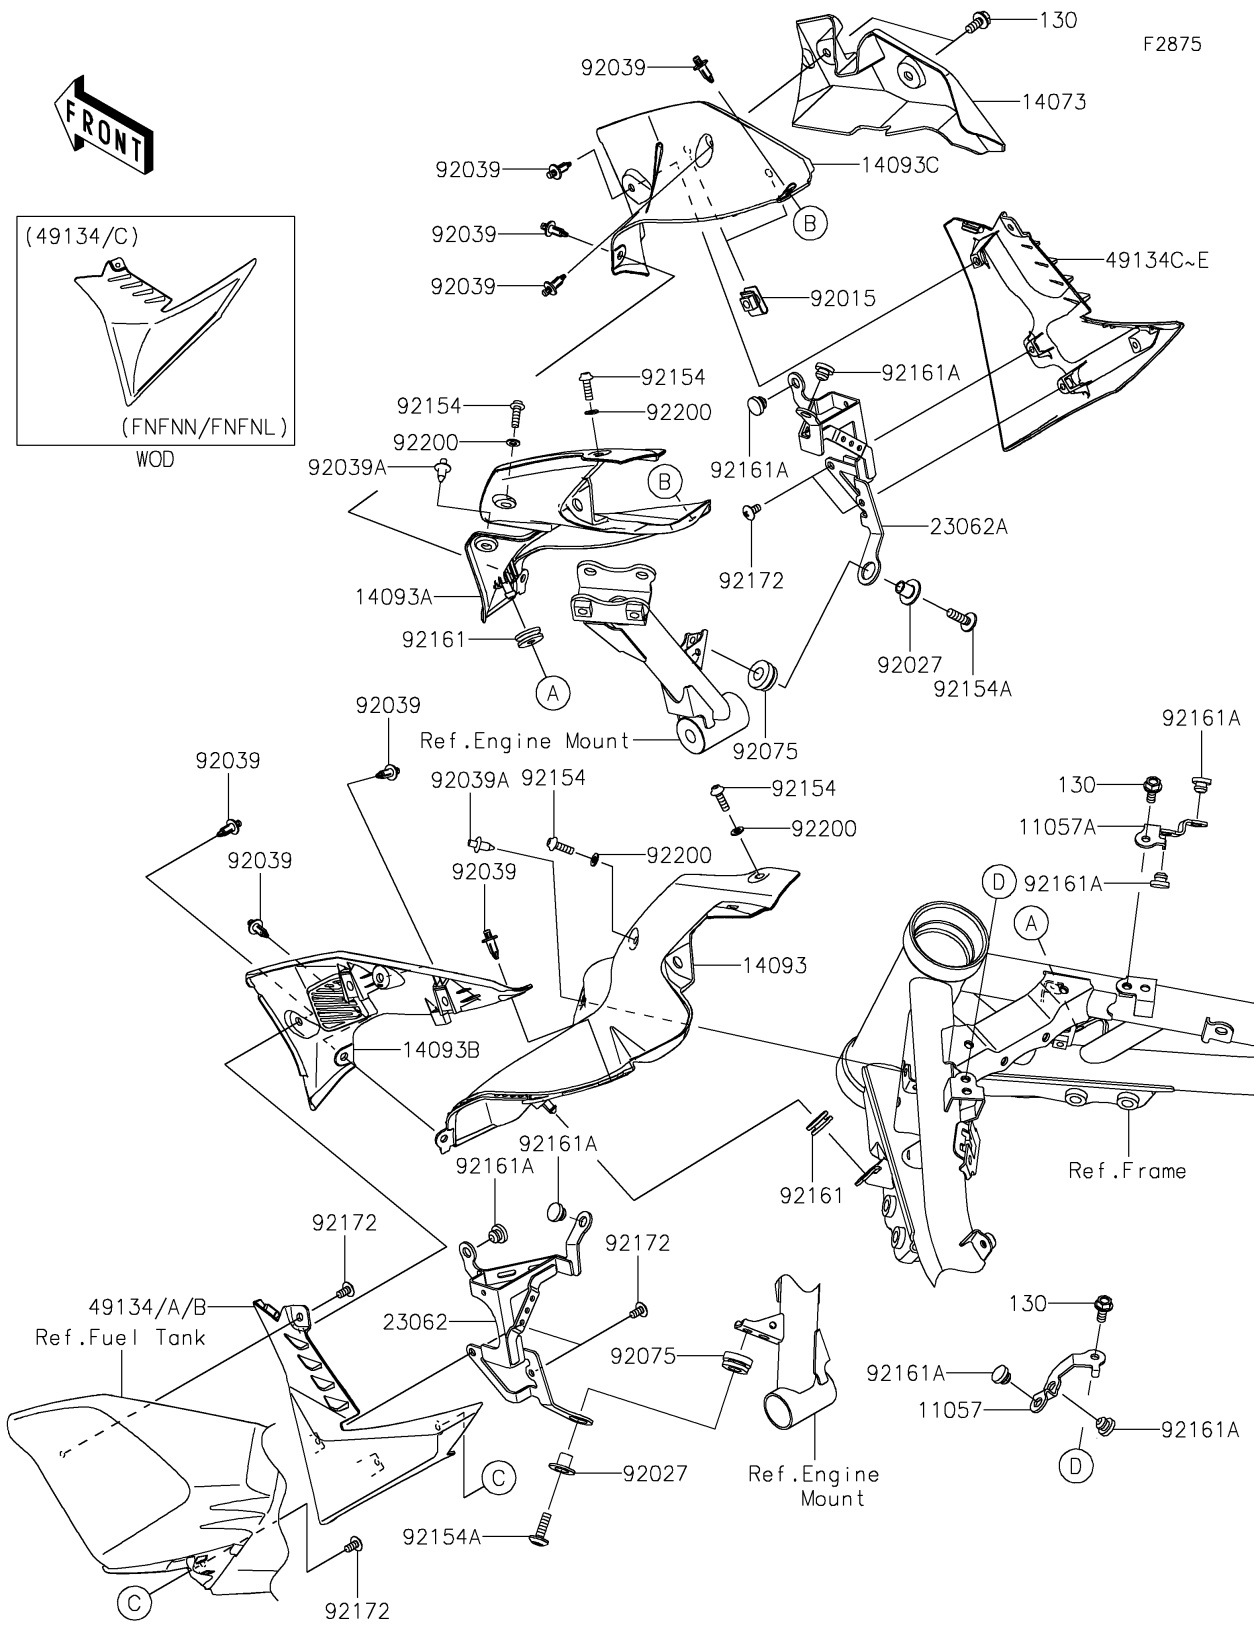

# 2022 Z900 ABS PARTS DIAGRAM

Shroud

## 2022 Z900 ABS PARTS LIST

### Shroud

ITEM NAME	PART NUMBER	QUANTITY
BRACKET,SHROUD,RR,LH (Ref # 11057)	11057-3997	1
BRACKET,SHROUD,RR,RH (Ref # 11057A)	11057-3998	1
DUCT,INNER,GUIDE,RH (Ref # 14073)	14073-0962	1
COVER,SHROUD,INNER,RR,LH (Ref # 14093)	14093-0917	1
COVER,SHROUD,INNER,RR,RH (Ref # 14093A)	14093-0918	1
COVER,SHROUD,INNER,FR,LH (Ref # 14093B)	14093-0919	1
COVER,SHROUD,INNER,FR,RH (Ref # 14093C)	14093-0920	1
BRACKET-COMP,SHROUD,FR,LH (Ref # 23062)	23062-1278	1
BRACKET-COMP,SHROUD,FR,RH (Ref # 23062A)	23062-1279	1
SHROUD,LH,M.S.BLACK (Ref # 49134)	49134-5270-660	1
SHROUD,RH,M.S.BLACK (Ref # 49134C)	49134-5271-660	1
NUT,6MM (Ref # 92015)	92015-1671	2
COLLAR,FLANGED,L=12.1,BLACK (Ref # 92027)	92027-1651	2
RIVET (Ref # 92039)	92039-0051	8
RIVET (Ref # 92039A)	92039-0068	2
DAMPER (Ref # 92075)	92075-277	2
BOLT,SOCKET,5X16 (Ref # 92154)	92154-0209	4
BOLT,SOCKET,6X20 (Ref # 92154A)	92154-0918	2
DAMPER (Ref # 92161)	92161-0588	2
DAMPER (Ref # 92161A)	92161-1971	8
SCREW,TAPPING,5X10 (Ref # 92172)	92172-0262	8
WASHER,5.2X10X1.0 (Ref # 92200)	92200-1820	4
BOLT-FLANGED,6X14 (Ref # 130)	130BA0614	4