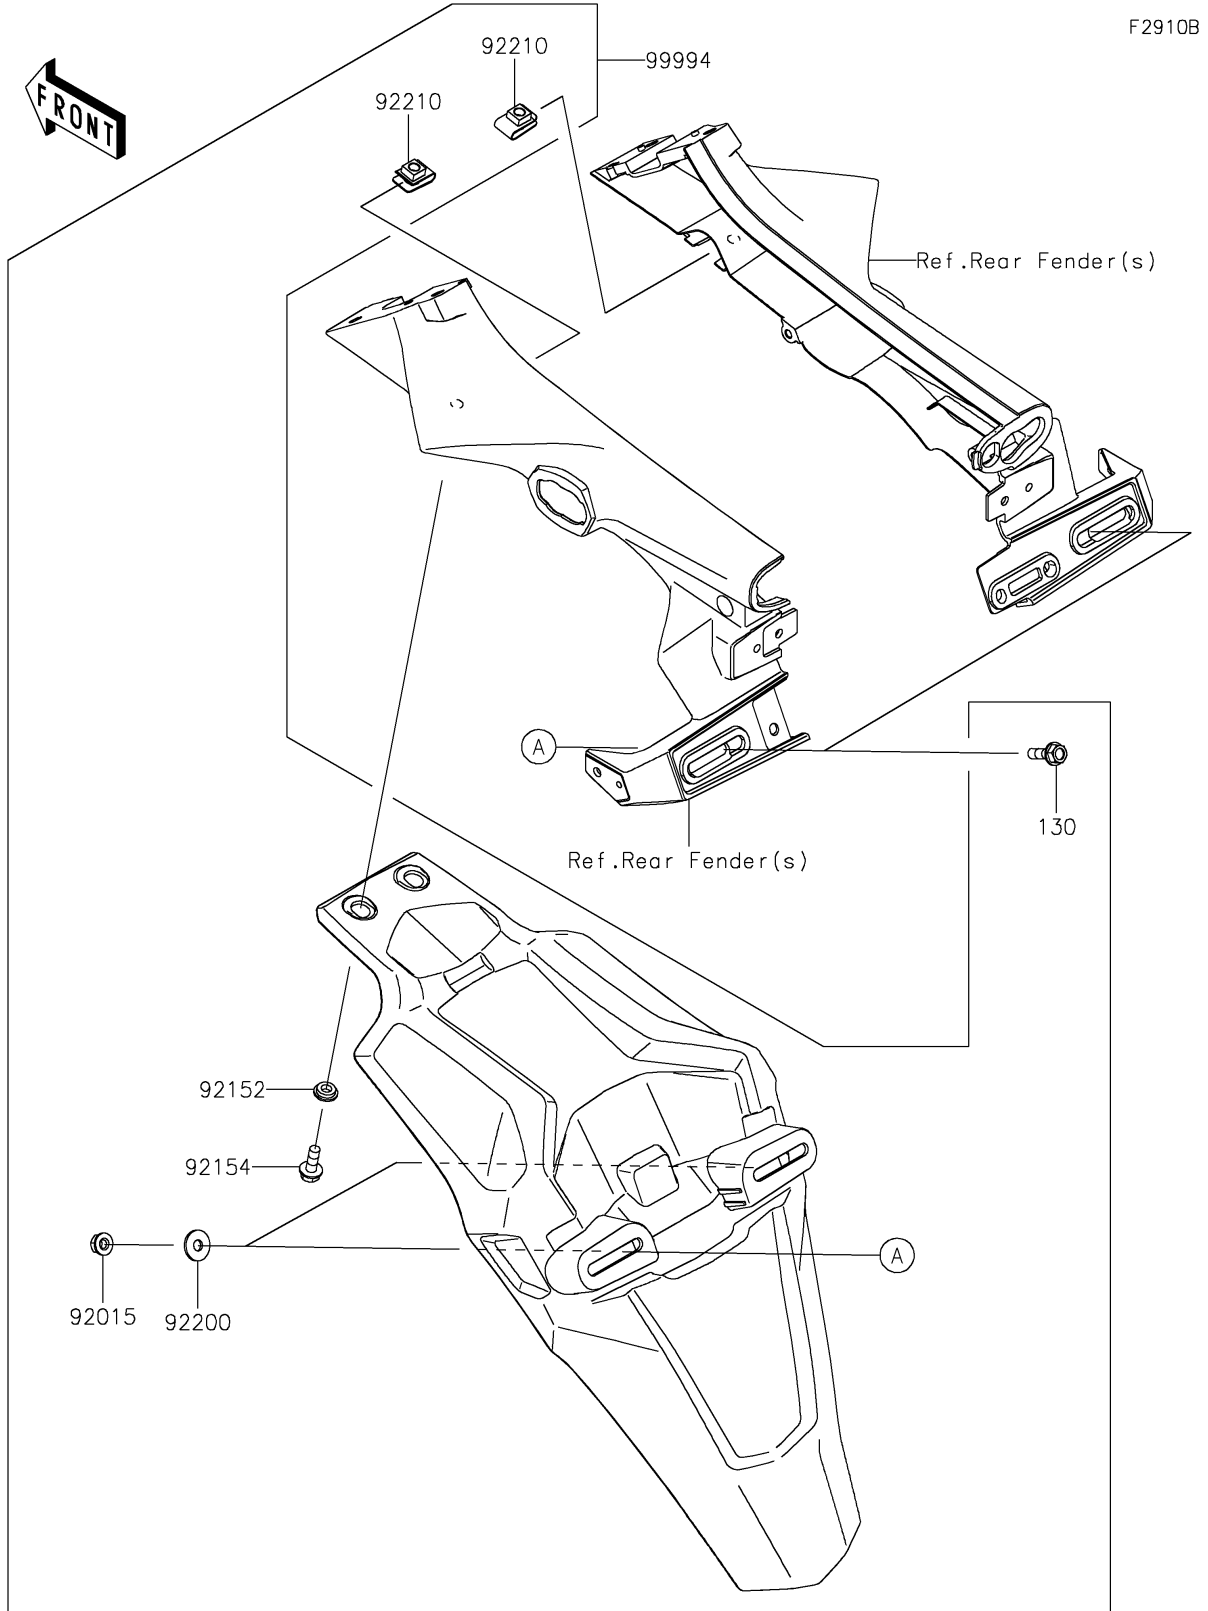

2022 Z900 ABS PARTS DIAGRAM

Accessory(Extended Flap)

F2910B

2022 Z900 ABS PARTS LIST

Accessory(Extended Flap)

ITEM NAME	PART NUMBER	QUANTITY
NUT,FLANGED,6MM (Ref # 92015)	92015-1367	2
COLLAR,6.2X14X3.7 (Ref # 92152)	92152-2306	2
BOLT,FLANGED-SMALL,6X16 (Ref # 92154)	92154-1893	2
WASHER,6.5X18X1.6 (Ref # 92200)	92200-0766	2
NUT,CLIP,6MM (Ref # 92210)	92210-0933	2
KIT-ACCESSORY,EXTENDED FLAP (Ref # 99994)	99994-0848	1
BOLT-FLANGED,6X20 (Ref # 130)	130BA0620	2