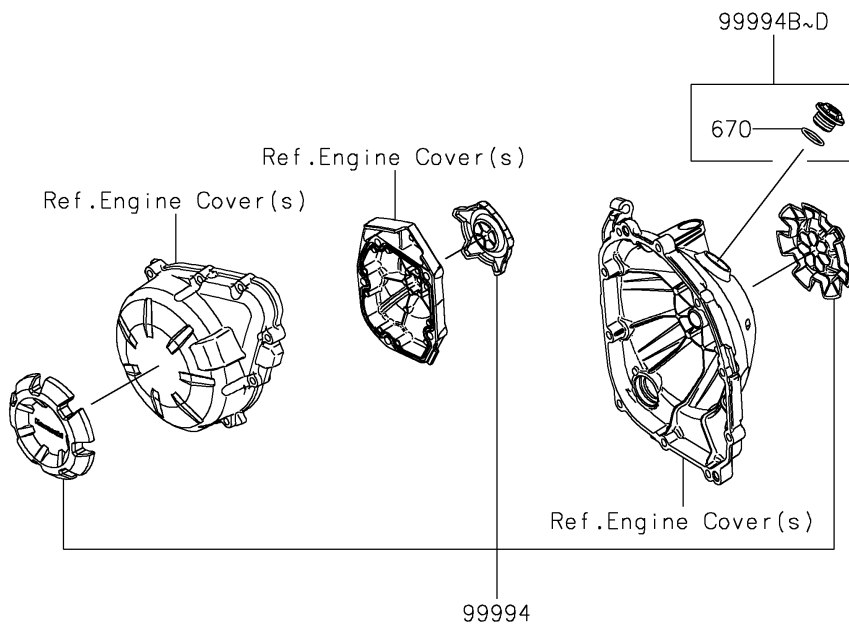

2022 Z900 ABS PARTS DIAGRAM

Accessory(ENG. Cover Ring and Cap)

F2910C

2022 Z900 ABS PARTS LIST

Accessory(ENG. Cover Ring and Cap)

ITEM NAME	PART NUMBER	QUANTITY
PAD,6X25X1 (Ref # 39156)	39156-2167	2
PAD,4X60X2 (Ref # 39156A)	39156-2189	2
BOLT,SOCKET,6X10 (Ref # 92153)	92153-1527	4
DAMPER,8X22X10 (Ref # 92161)	92161-1685	1
DAMPER (Ref # 92161A)	92161-1976	2
NUT (Ref # 92210)	92210-1518	4
KIT-ACCESSORY,ENG. COVER RING (Ref # 99994)	99994-0868	1
KIT-ACCESSORY,SE RAD. SCREEN (Ref # 99994A)	99994-0871	1
KIT-ACC,OIL FILLER CAP,WHITE (Ref # 99994B)	99994-1018	1
KIT-ACC,OIL FILLER CAP,BLACK (Ref # 99994C)	99994-1229	1
KIT-ACC,OIL FILLER CAP,GOLD (Ref # 99994D)	99994-1245	1
O RING,20MM (Ref # 670)	670B2020	1