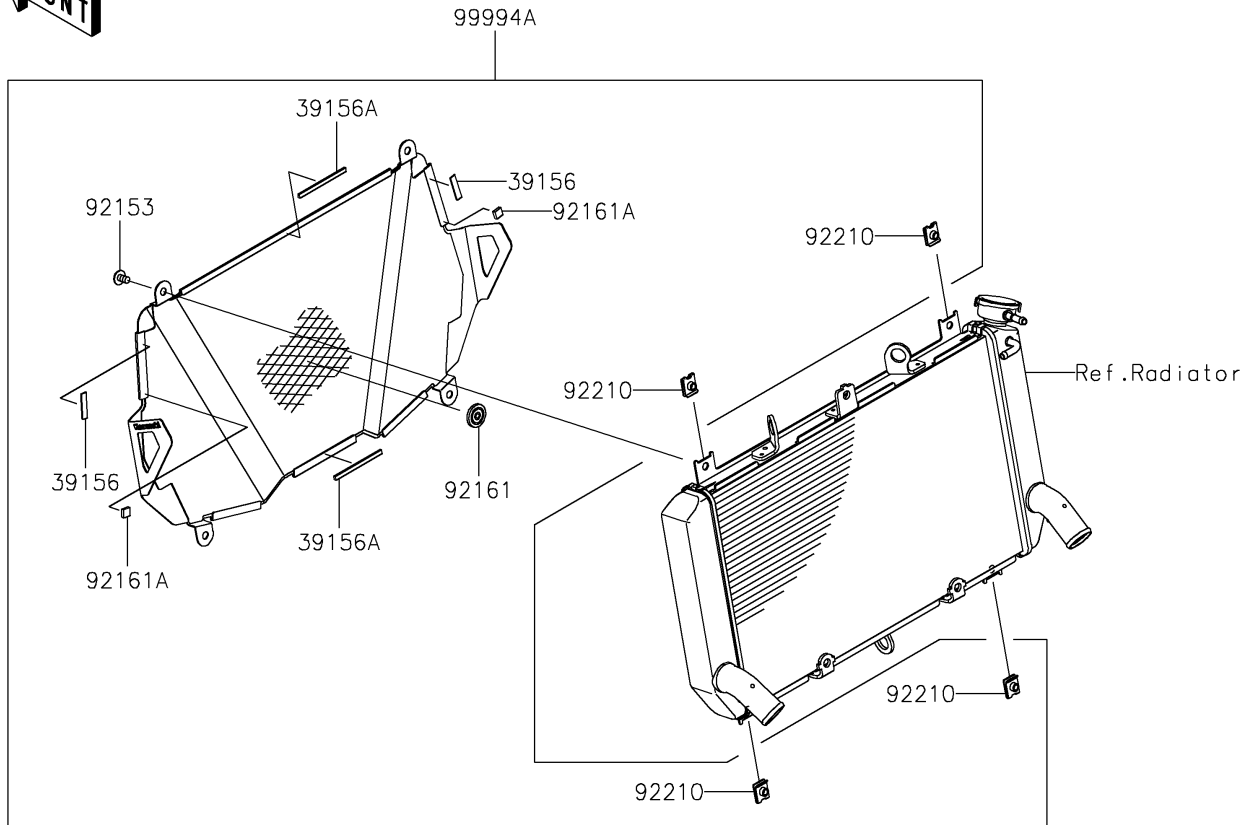

2022 Z900 ABS PARTS DIAGRAM

Accessory(ENG. Cover Ring and Cap)

F2910C

2022 Z900 ABS PARTS LIST

Accessory(ENG. Cover Ring and Cap)

ITEM NAME	PART NUMBER	QUANTITY
PAD,6X25X1 (Ref # 39156)	39156-2167	2
PAD,4X60X2 (Ref # 39156A)	39156-2189	2
BOLT,SOCKET,6X10 (Ref # 92153)	92153-1527	4
DAMPER,8X22X10 (Ref # 92161)	92161-1685	1
DAMPER (Ref # 92161A)	92161-1976	2
NUT (Ref # 92210)	92210-1518	4
KIT-ACCESSORY,ENG. COVER RING (Ref # 99994)	99994-0868	1
KIT-ACCESSORY,SE RAD. SCREEN (Ref # 99994A)	99994-0871	1
KIT-ACC,OIL FILLER CAP,WHITE (Ref # 99994B)	99994-1018	1
KIT-ACC,OIL FILLER CAP,BLACK (Ref # 99994C)	99994-1229	1
KIT-ACC,OIL FILLER CAP,GOLD (Ref # 99994D)	99994-1245	1
O RING,20MM (Ref # 670)	670B2020	1