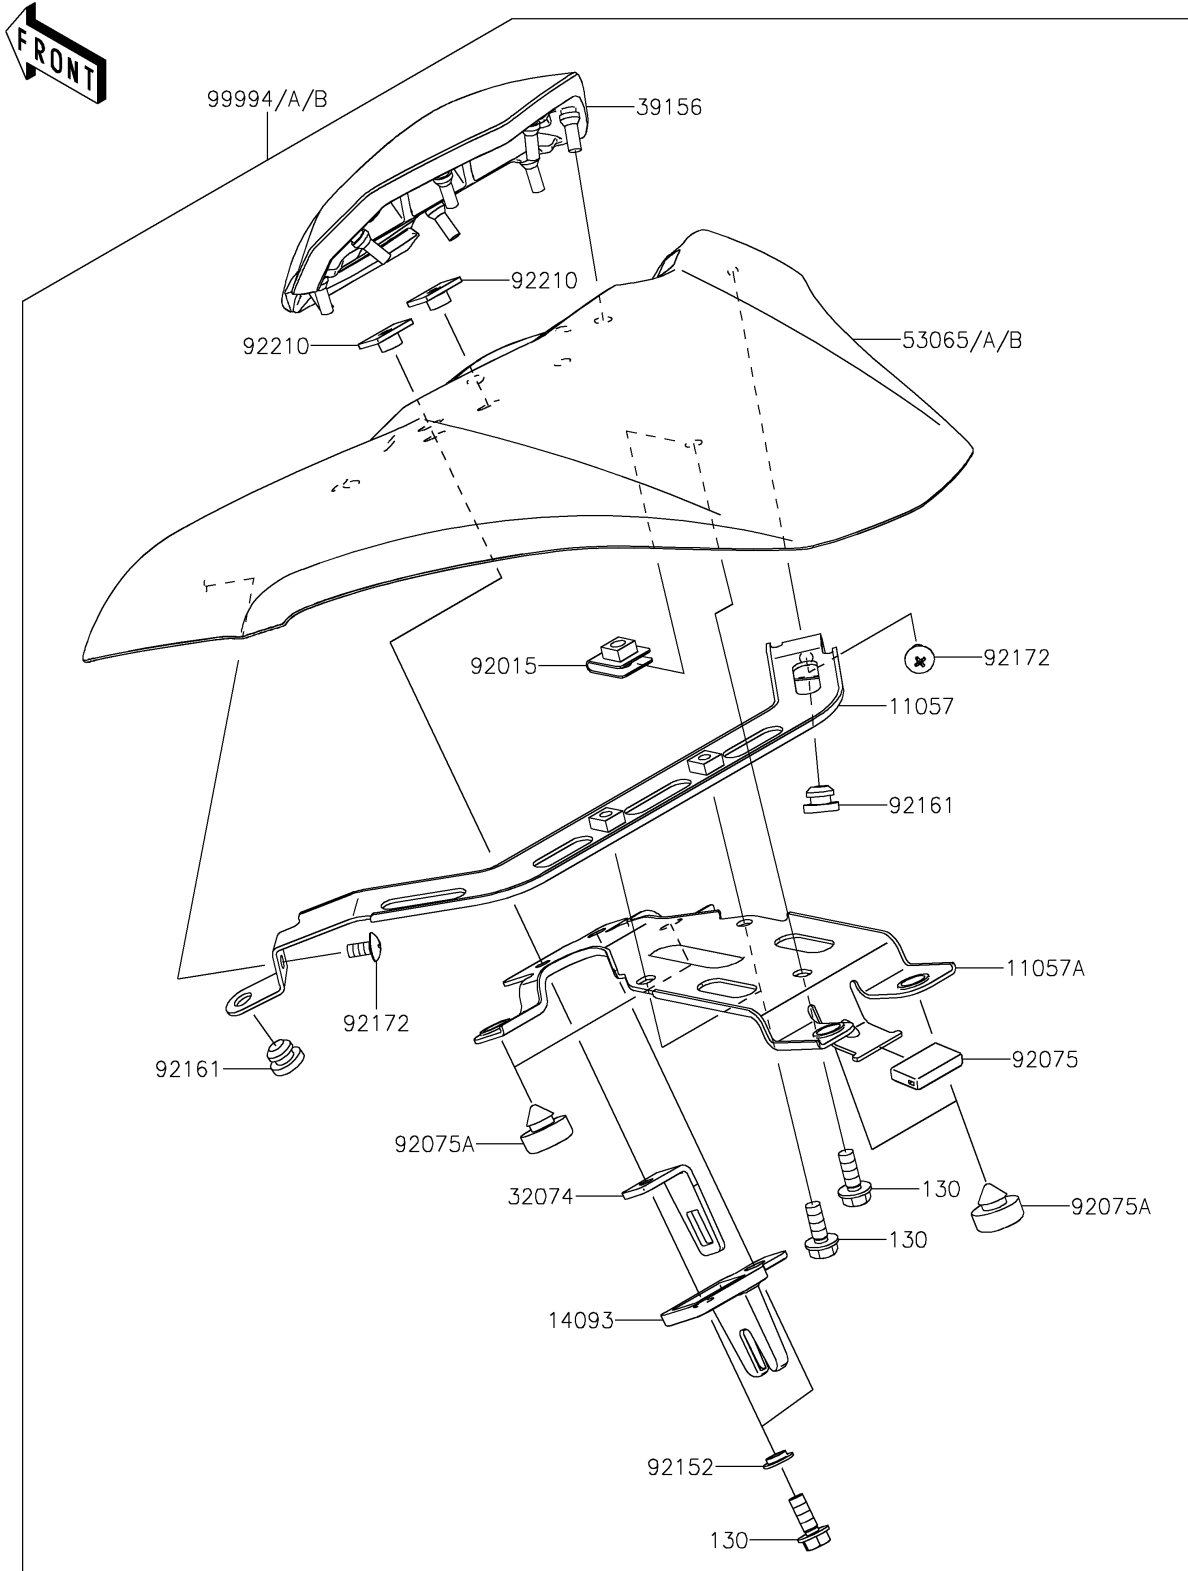

2022 Z900 ABS PARTS DIAGRAM

Accessory(Pillion Seat Cover)

F2910D

2022 Z900 ABS PARTS LIST

Accessory(Pillion Seat Cover)

ITEM NAME	PART NUMBER	QUANTITY
BRACKET (Ref # 11057)	11057-0269	1
BRACKET,MOUNT (Ref # 11057A)	11057-0270	1
COVER (Ref # 14093)	14093-0515	1
BRACKET-LOCK (Ref # 32074)	32074-0017	1
PAD (Ref # 39156)	39156-2122	1
COVER SEAT,M.S.BLACK (Ref # 53065)	53065-0050-660	1
NUT,CLAMP,6MM (Ref # 92015)	92015-1531	1
DAMPER (Ref # 92075)	92075-1446	1
DAMPER,10X20X8 (Ref # 92075A)	92075-1927	4
COLLAR (Ref # 92152)	92152-0250	2
DAMPER (Ref # 92161)	92161-1084	2
SCREW,5X10 (Ref # 92172)	92172-0864	2
NUT,PLATE,6MM (Ref # 92210)	92210-1352	2
PILLION SEAT COVER,M.S.BLK (Ref # 99994)	99994-1111-660	1
BOLT-FLANGED,6X16 (Ref # 130)	130BB0616	5