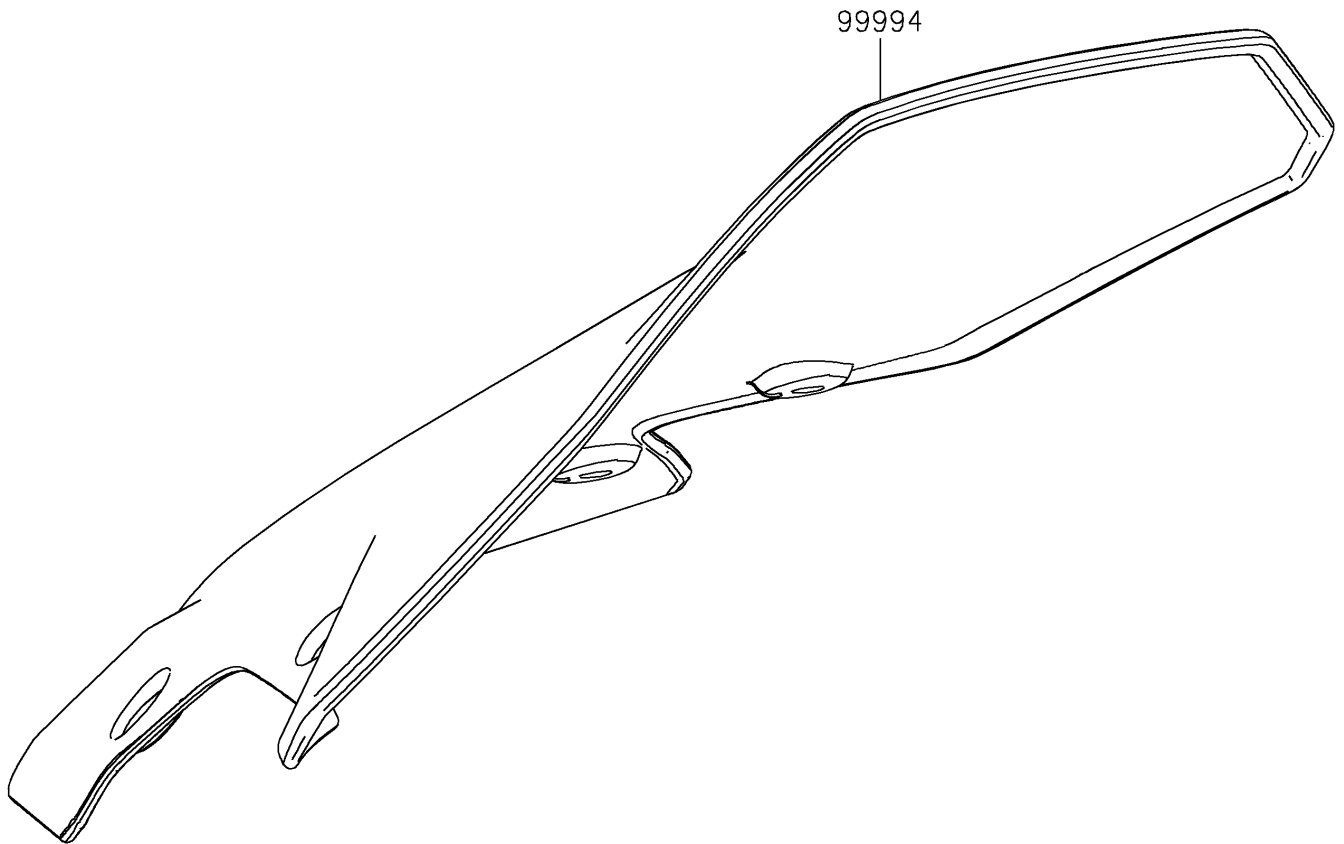

2022 Z900 ABS PARTS DIAGRAM

Accessory(Large Meter Cover)

F2910G

2022 Z900 ABS PARTS LIST

Accessory(Large Meter Cover)

ITEM NAME	PART NUMBER	QUANTITY
LARGE METER COVER (Ref # 99994)	99994-1351	1