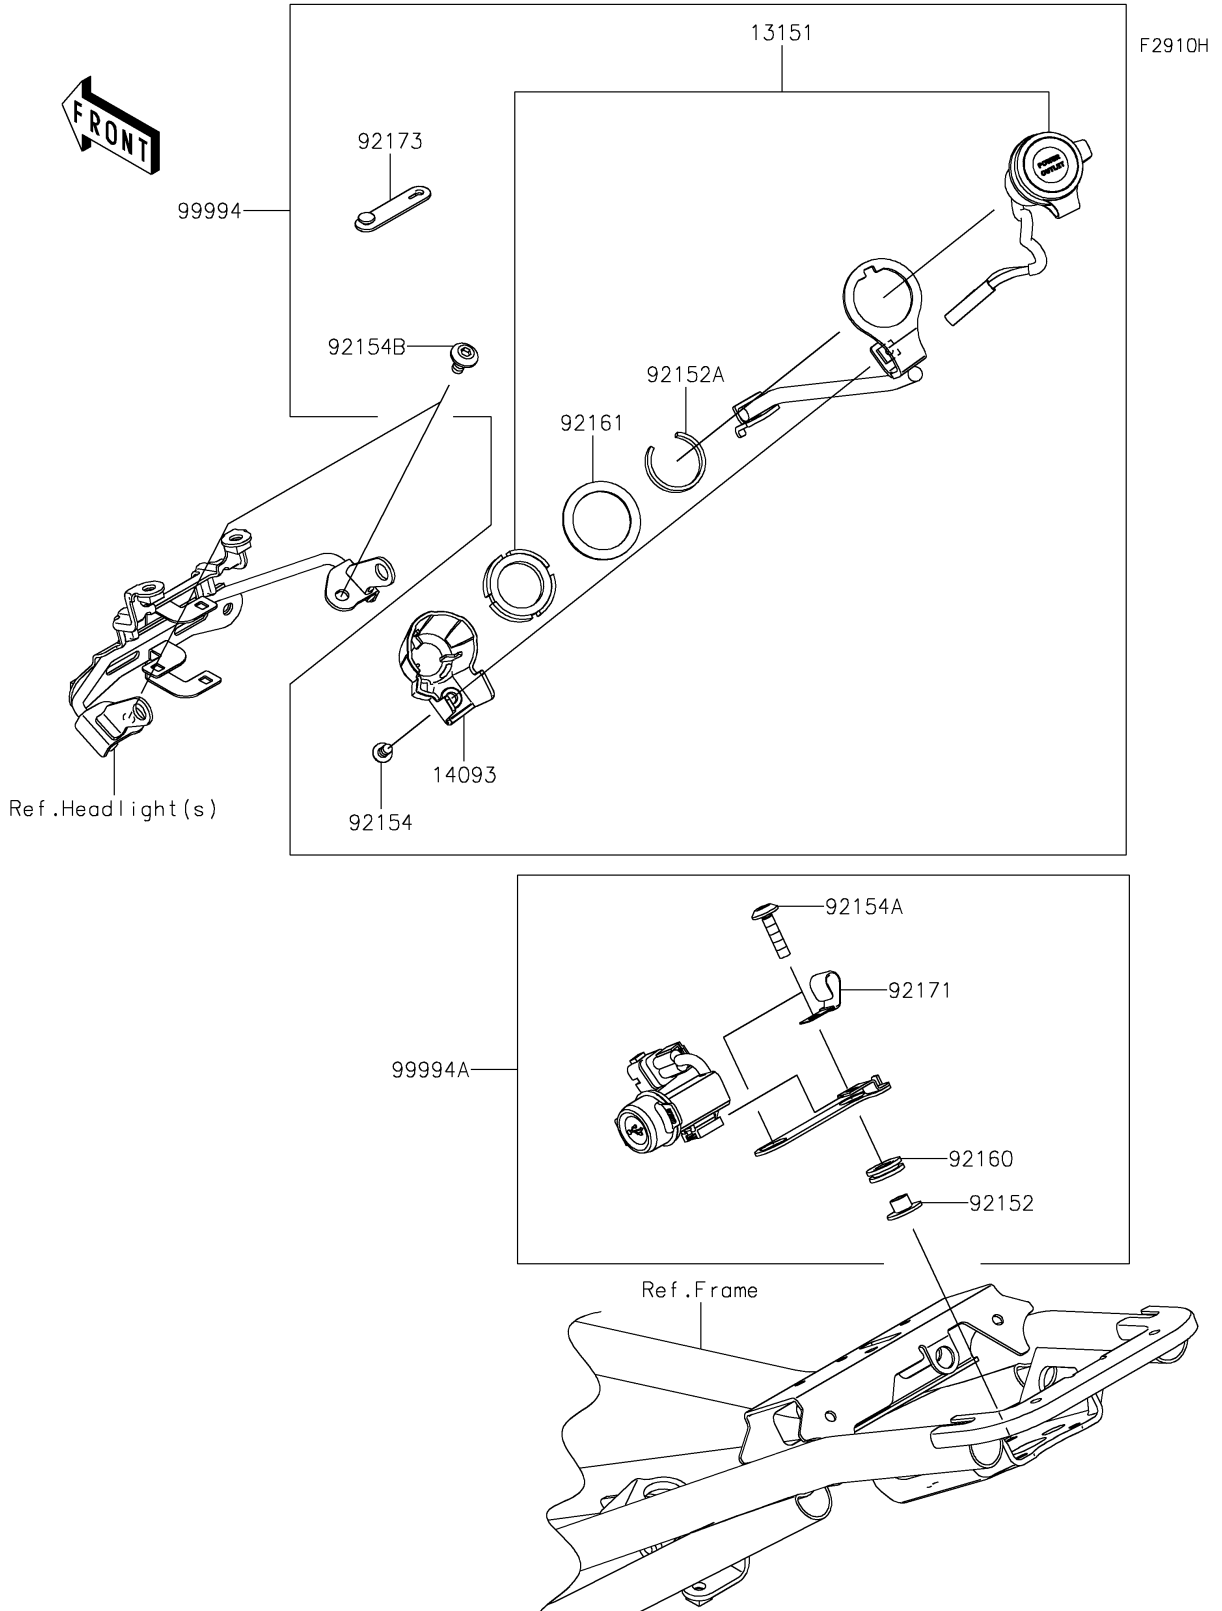

2022 Z900 ABS PARTS DIAGRAM

Accessory(DC and USB Socket)

2022 Z900 ABS PARTS LIST

Accessory(DC and USB Socket)

ITEM NAME	PART NUMBER	QUANTITY
SWITCH-COMP,DC SOCKET (Ref # 13151)	13151-0566	1
COVER,SOCKET (Ref # 14093)	14093-0212	1
COLLAR (Ref # 92152)	92152-0181	2
COLLAR (Ref # 92152A)	92152-2135	1
BOLT,SOCKET,5X12 (Ref # 92154)	92154-0917	1
BOLT,SOCKET,6X25 (Ref # 92154A)	92154-1629	2
BOLT,SOCKET,6X12 (Ref # 92154B)	92154-4100	2
DAMPER (Ref # 92160)	92160-1278	2
DAMPER (Ref # 92161)	92161-1789	1
CLAMP,L=60 (Ref # 92171)	92171-0652	1
CLAMP (Ref # 92173)	92173-2198	1
12V-SOCKET KIT (Ref # 99994)	99994-1352	1
USB-SOCKET KIT (Ref # 99994A)	99994-1353	1