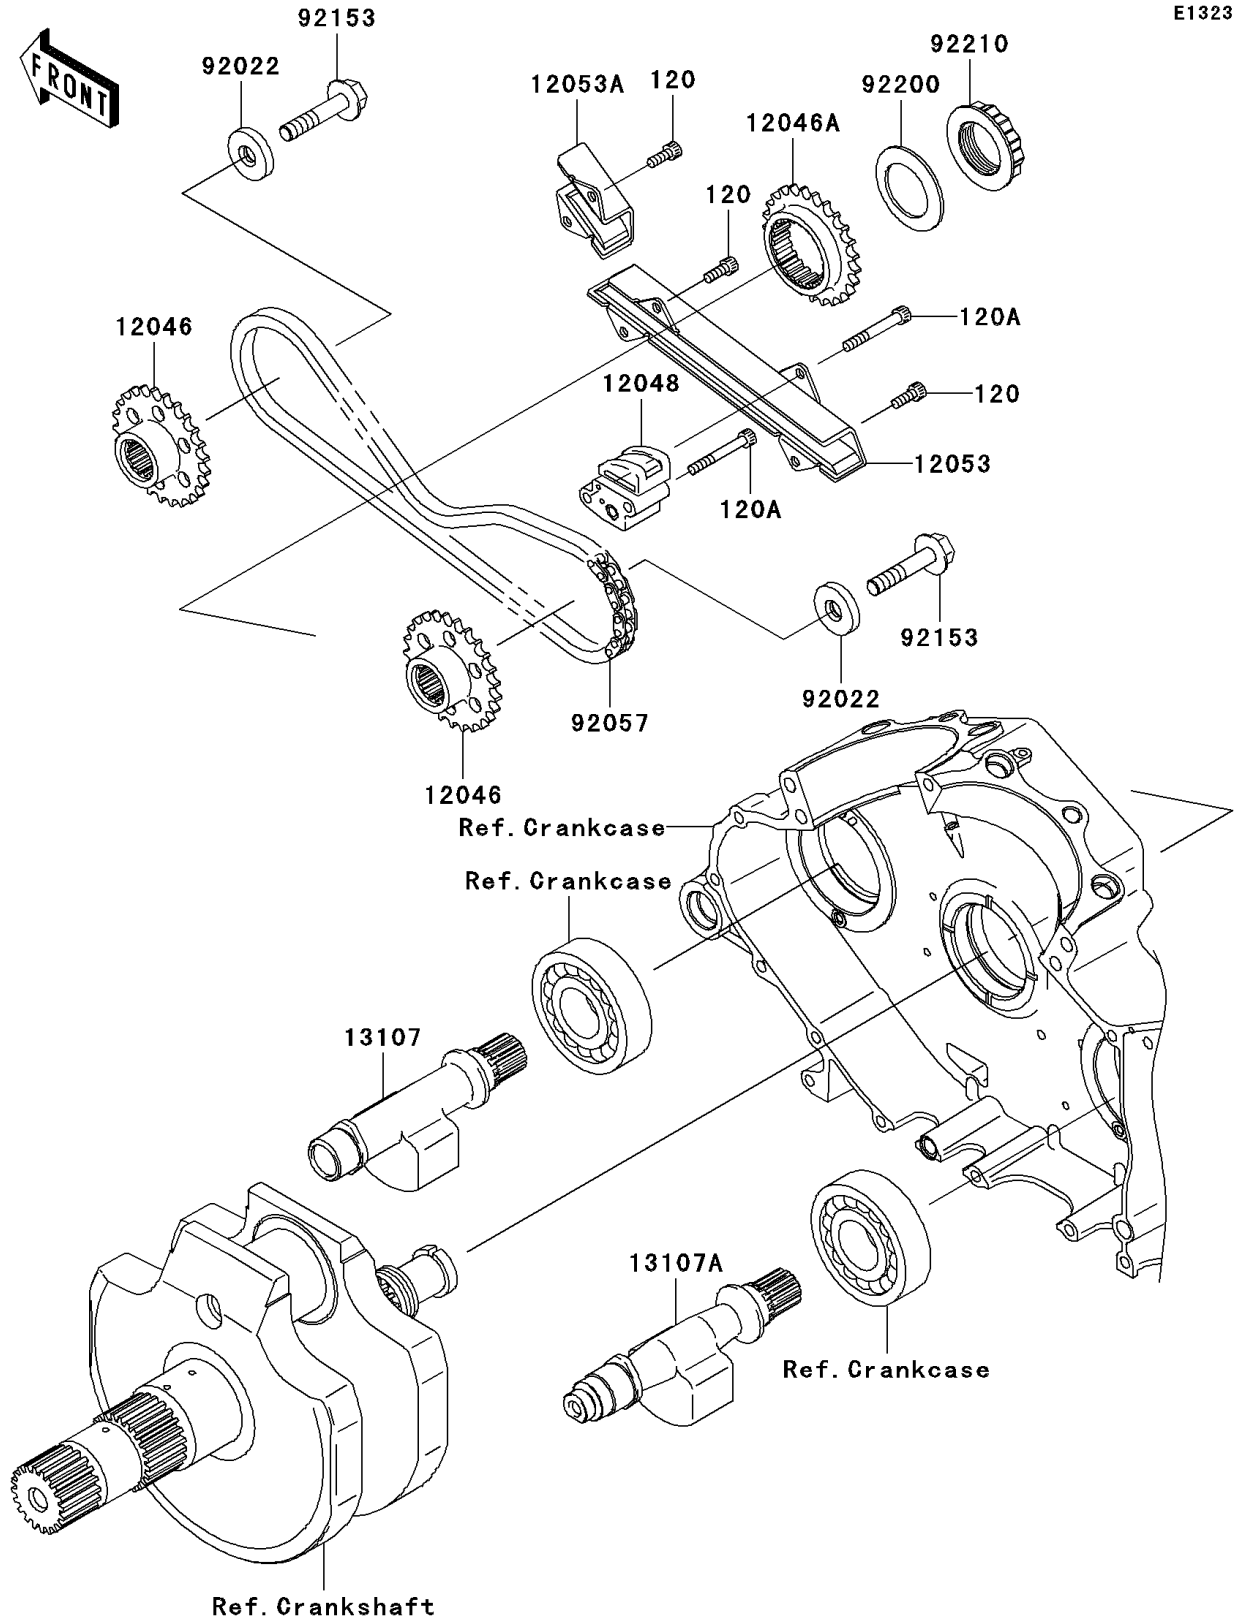

2005 Vulcan 2000 Limited PARTS DIAGRAM

Balancer

E1323

2005 Vulcan 2000 Limited PARTS LIST

Balancer

ITEM NAME	PART NUMBER	QUANTITY
BOLT-SOCKET,6X16 (Ref # 120)	120P0616	5
BOLT-SOCKET,6X45 (Ref # 120A)	120P0645	2
SPROCKET,FR&RR (Ref # 12046)	12046-0007	2
SPROCKET (Ref # 12046A)	12046-0008	1
TENSIONER-ASSY (Ref # 12048)	12048-0005	1
GUIDE-CHAIN,LONG (Ref # 12053)	12053-0003	1
GUIDE-CHAIN,SHORT (Ref # 12053A)	12053-0004	1
SHAFT,FR (Ref # 13107)	13107-0004	1
SHAFT,RR (Ref # 13107A)	13107-0005	1
WASHER,10X33X6 (Ref # 92022)	92022-1906	2
CHAIN,DID 06HD(F) SDH (Ref # 92057)	92057-0028	1
BOLT,10X50 (Ref # 92153)	92153-0317	2
WASHER,36.5X56X3.2 (Ref # 92200)	92200-0014	1
NUT,36MM (Ref # 92210)	92210-0059	1