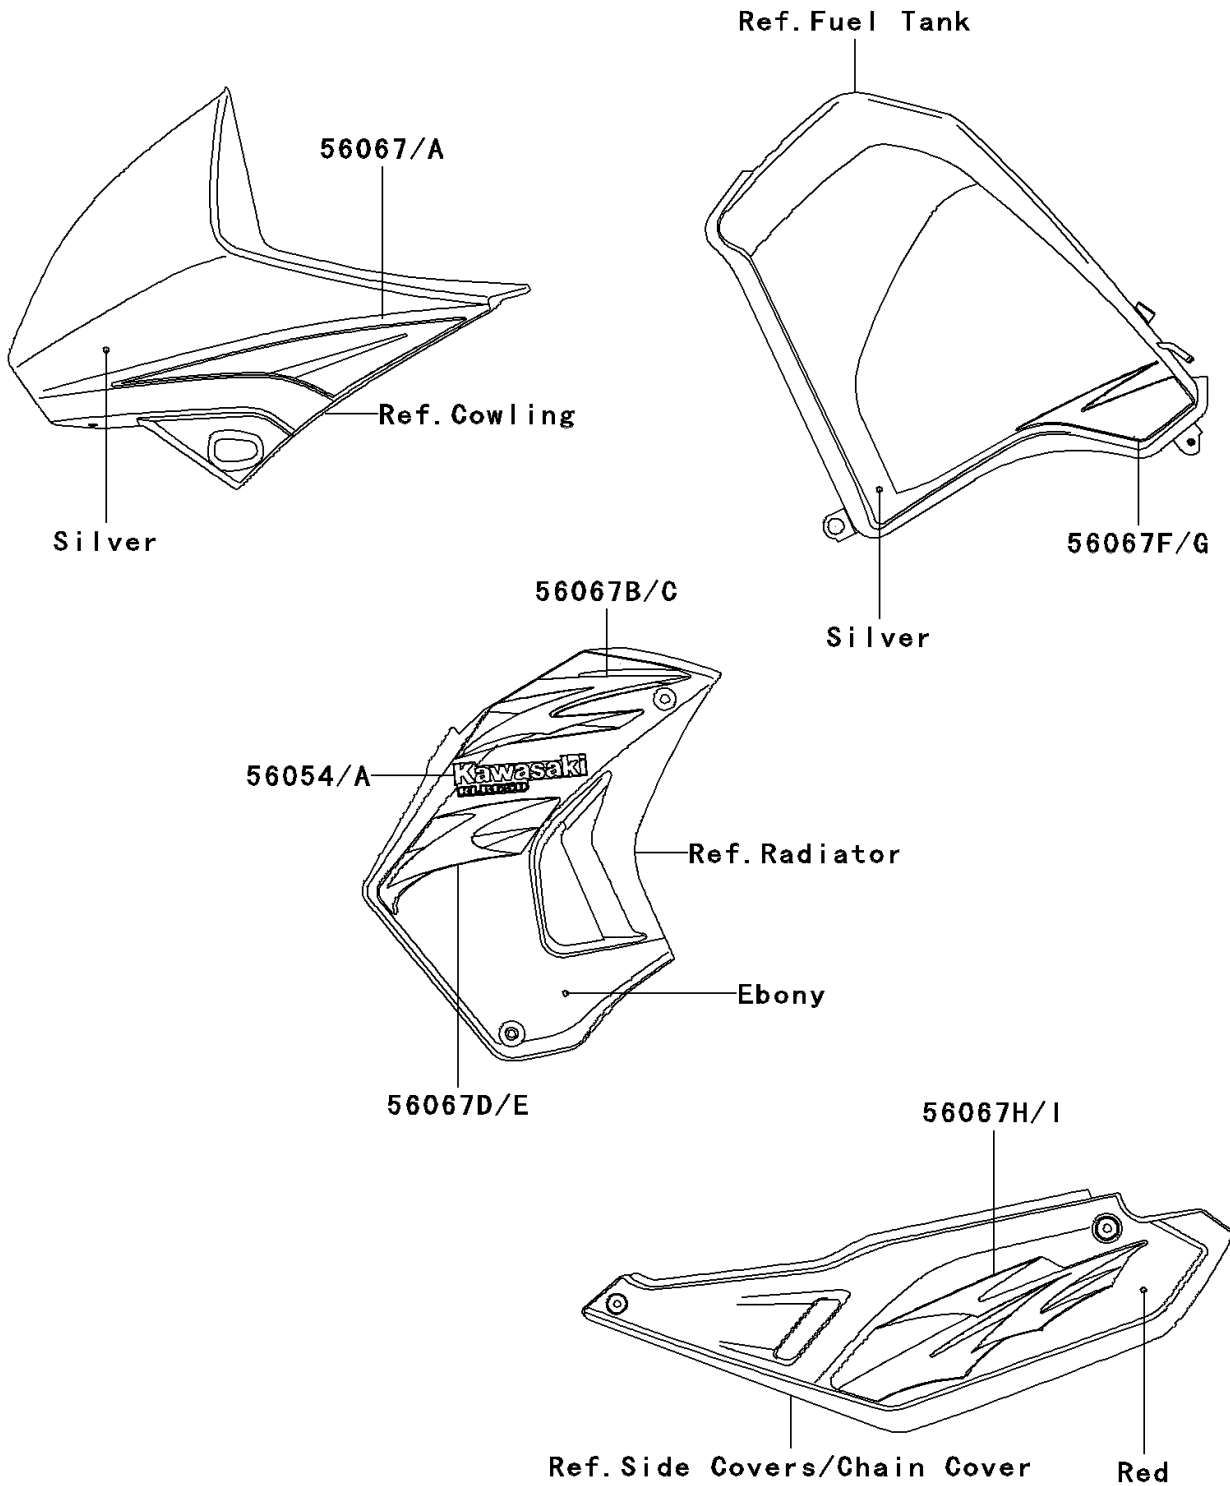

2008 KLR™ 650 PARTS DIAGRAM

Decals(Red)(E8F)

F2861B

2008 KLR™ 650 PARTS LIST

Decals(Red)(E8F)

ITEM NAME	PART NUMBER	QUANTITY
MARK,SHROUD,LH,KAWASAKI (Ref # 56054)	56054-0014	1
MARK,SHROUD,RH,KAWASAKI (Ref # 56054A)	56054-0024	1
PATTERN,UPP COWLING,LH (Ref # 56067)	56067-1957	1
PATTERN,UPP COWLING,RH (Ref # 56067A)	56067-1958	1
PATTERN,SHROUD,UPP,LH (Ref # 56067B)	56067-1959	1
PATTERN,SHROUD,UPP,RH (Ref # 56067C)	56067-1960	1
PATTERN,SHROUD,LWR,LH (Ref # 56067D)	56067-1961	1
PATTERN,SHROUD,LWR,RH (Ref # 56067E)	56067-1962	1
PATTERN,FUEL TANK,LH (Ref # 56067F)	56067-1963	1
PATTERN,FUEL TANK,RH (Ref # 56067G)	56067-1964	1
PATTERN,SIDE COVER,LH (Ref # 56067H)	56067-1965	1
PATTERN,SIDE COVER,RH (Ref # 56067I)	56067-1966	1