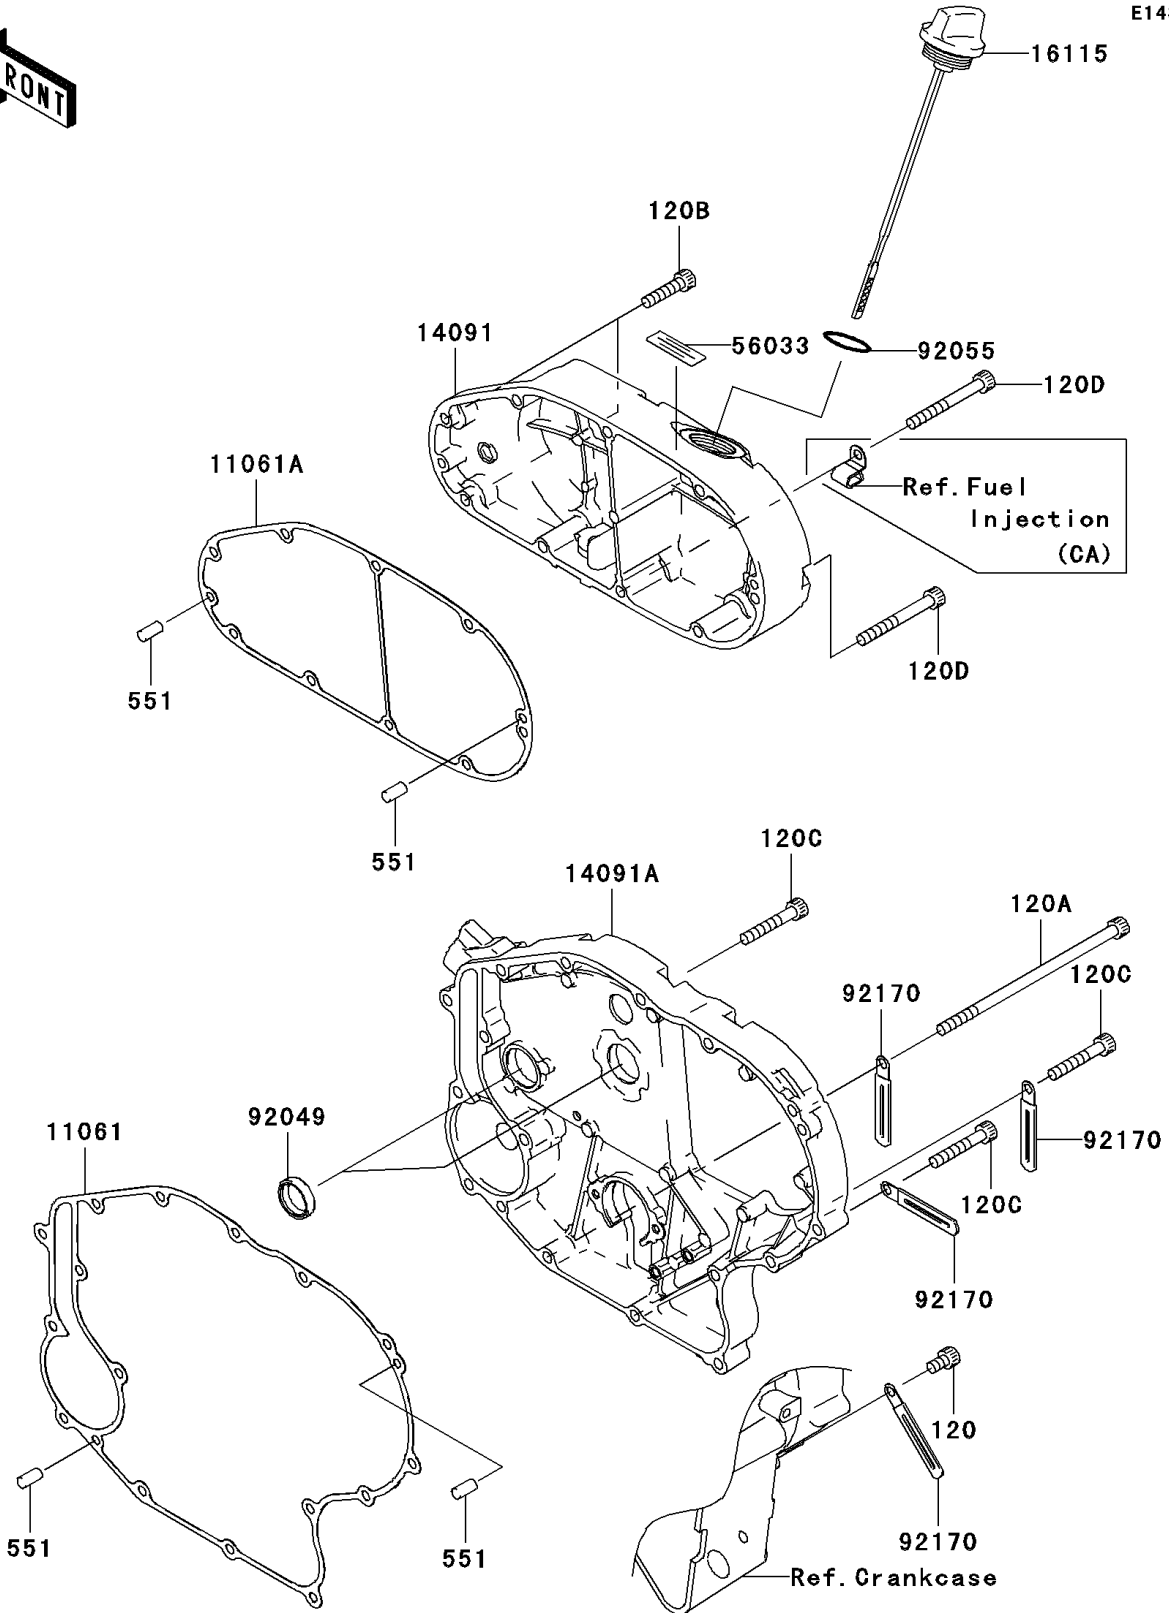

2005 Vulcan 2000 Limited PARTS DIAGRAM

Right Engine Cover(s)

E1436

2005 Vulcan 2000 Limited PARTS LIST

Right Engine Cover(s)

ITEM NAME	PART NUMBER	QUANTITY
BOLT-SOCKET (Ref # 120)	120R0610	1
BOLT-SOCKET (Ref # 120A)	120R06125	1
BOLT-SOCKET (Ref # 120B)	120R0625	2
BOLT-SOCKET (Ref # 120C)	120R0635	15
BOLT-SOCKET (Ref # 120D)	120R0650	7
PIN-DOWEL,6X12 (Ref # 551)	551A0612	4
GASKET,TRANSMISSION,INSIDE (Ref # 11061)	11061-0017	1
GASKET,TRANSMISSION,OUTSIDE (Ref # 11061A)	11061-0018	1
COVER,TRANSMISSION OUTSIDE (Ref # 14091)	14091-0263	1
COVER,TRANSMISSION,INSIDE (Ref # 14091A)	14091-0431	1
CAP-OIL FILLER (Ref # 16115)	16115-0010	1
LABEL-MANUAL,OIL CAPACITY (Ref # 56033)	56033-0050	1
SEAL-OIL,20X26X6 (Ref # 92049)	92049-0019	2
RING-O,31.7X2.4 (Ref # 92055)	92055-049	1
CLAMP (Ref # 92170)	92170-1514	4