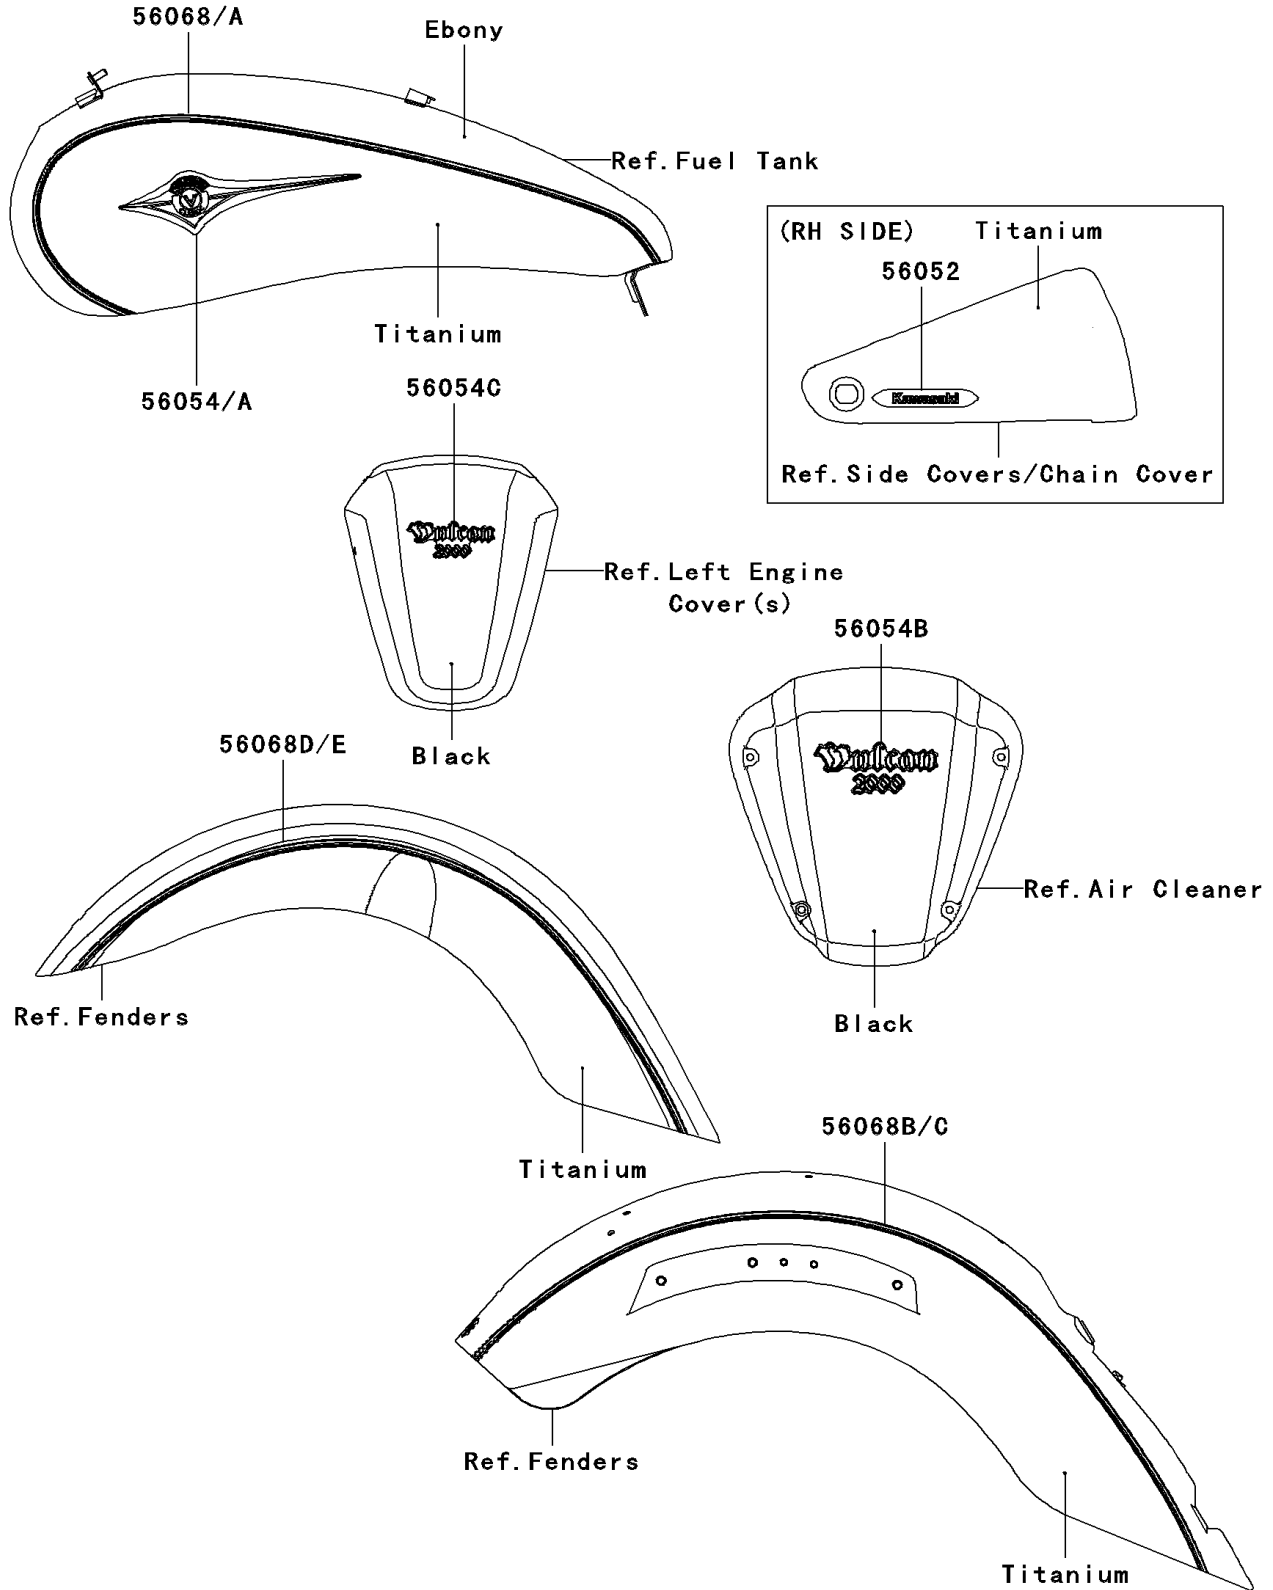

2009 Vulcan® 2000 PARTS DIAGRAM

Decals(Titanium)(G9F)

F2861A

2009 Vulcan® 2000 PARTS LIST

Decals(Titanium)(G9F)

ITEM NAME	PART NUMBER	QUANTITY
MARK,SIDE COVER,RH,KAWASAKI (Ref # 56052)	56052-0234	1
MARK,FUEL TANK,LH (Ref # 56054)	56054-0120	1
MARK,FUEL TANK,RH (Ref # 56054A)	56054-0121	1
MARK,AIR FILTER COVER (Ref # 56054B)	56054-0275	1
MARK,IGNITION COIL (Ref # 56054C)	56054-0276	1
PATTERN,FUEL TANK,LH (Ref # 56068)	56068-1350	1
PATTERN,FUEL TANK,RH (Ref # 56068A)	56068-1351	1
PATTERN,RR FENDER,LH (Ref # 56068B)	56068-1352	1
PATTERN,RR FENDER,RH (Ref # 56068C)	56068-1353	1
PATTERN,FR FENDER,LH (Ref # 56068D)	56068-1354	1
PATTERN,FR FENDER,RH (Ref # 56068E)	56068-1355	1