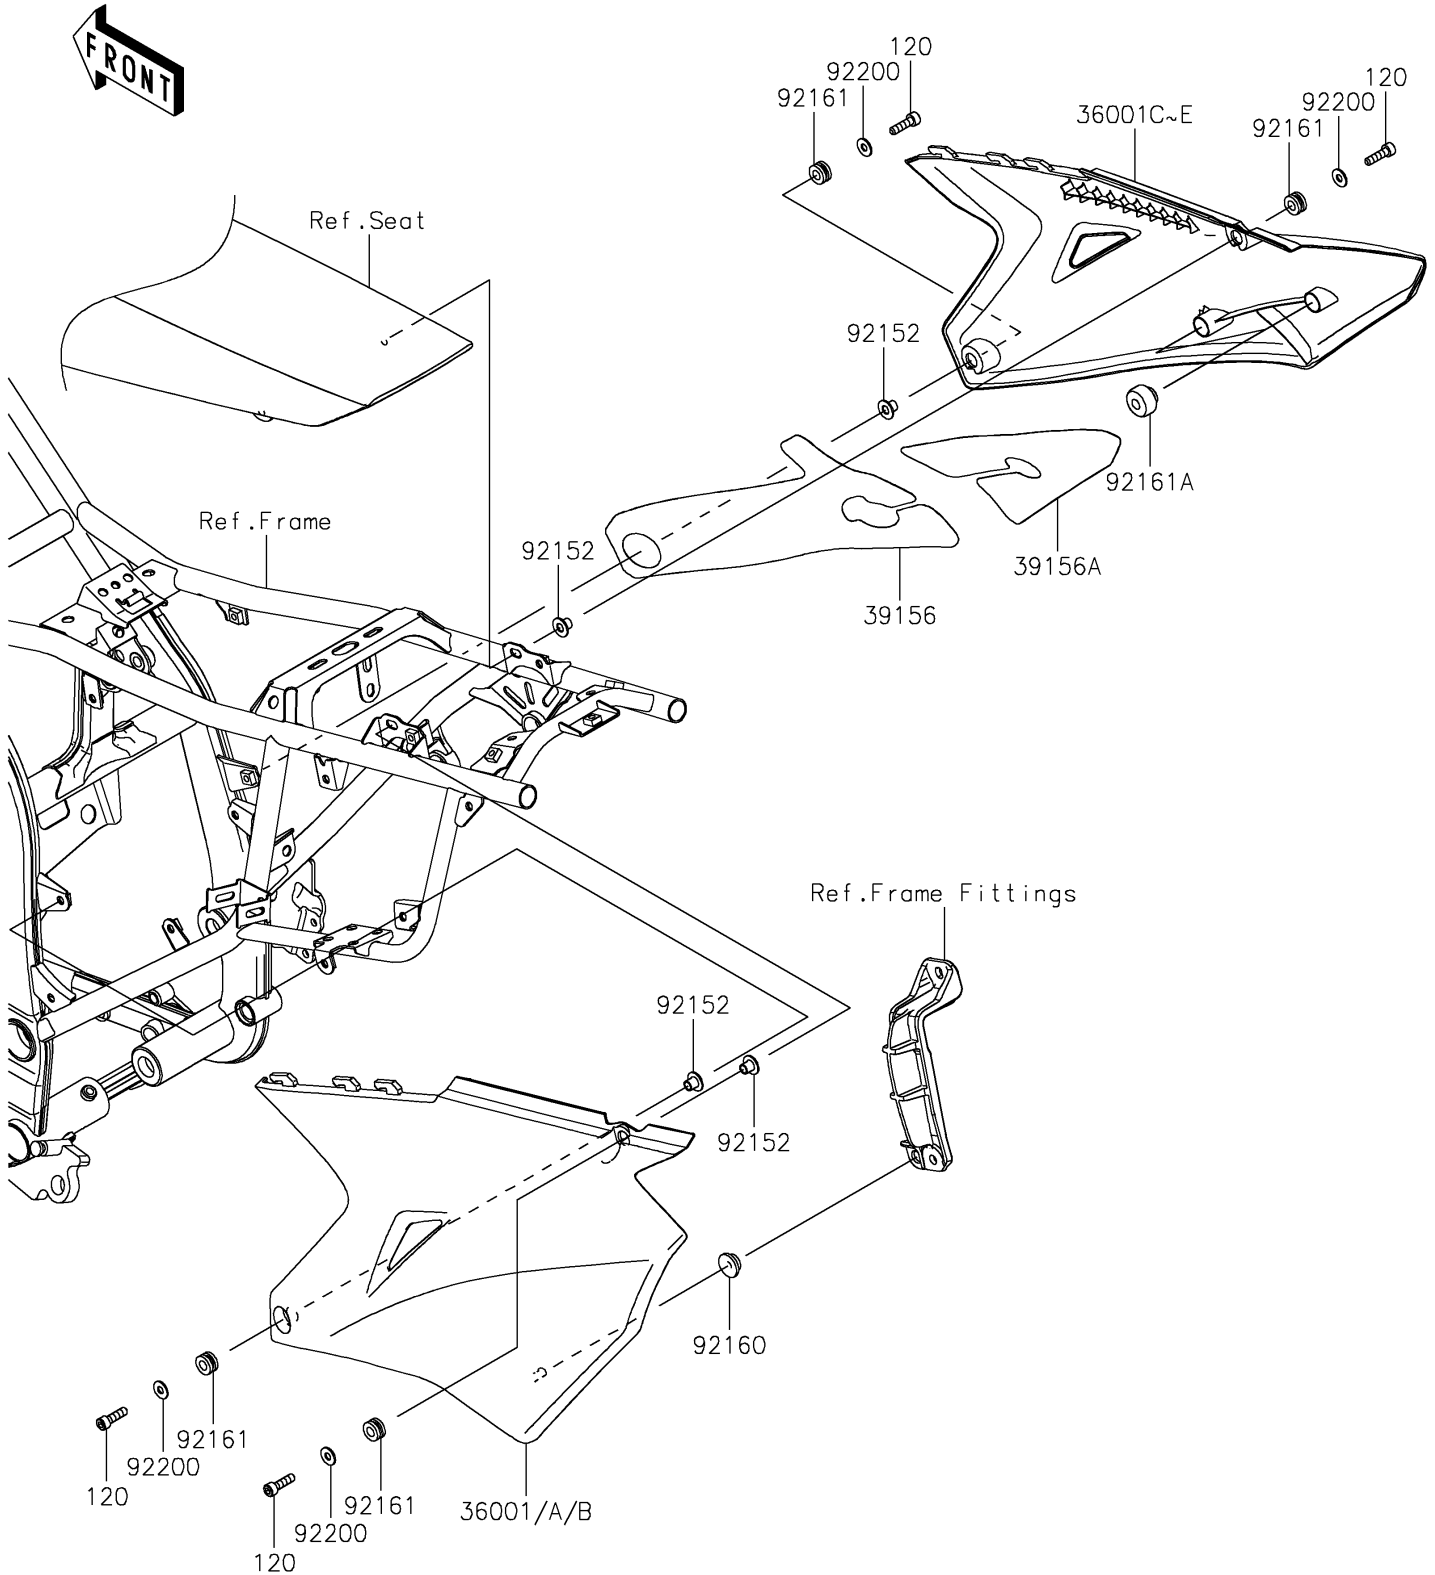

2024 KLX®300R PARTS DIAGRAM

Side Covers

F2611

2024 KLX®300R PARTS LIST

Side Covers

ITEM NAME	PART NUMBER	QUANTITY
COVER-SIDE,LH,B.WHITE (Ref # 36001)	36001-0682-266	1
COVER-SIDE,LH,L.GREEN (Ref # 36001A)	36001-0682-290	1
COVER-SIDE,LH,B.GRAY (Ref # 36001B)	36001-0682-67A	1
COVER-SIDE,RH,B.WHITE (Ref # 36001C)	36001-0683-266	1
COVER-SIDE,RH,L.GREEN (Ref # 36001D)	36001-0683-290	1
COVER-SIDE,RH,B.GRAY (Ref # 36001E)	36001-0683-67A	1
PAD,COVER-SIDE,RH,FR (Ref # 39156)	39156-2458	1
PAD,COVER-SIDE,RH,RR (Ref # 39156A)	39156-2459	1
COLLAR,6.3X8.3X9.2 (Ref # 92152)	92152-1671	4
DAMPER (Ref # 92160)	92160-1613	1
DAMPER,8X16X8.6 (Ref # 92161)	92161-0685	4
DAMPER (Ref # 92161A)	92161-1783	2
WASHER,6.2X15X1.2 (Ref # 92200)	92200-1762	4
BOLT-SOCKET,6X25 (Ref # 120)	120CC0625	4