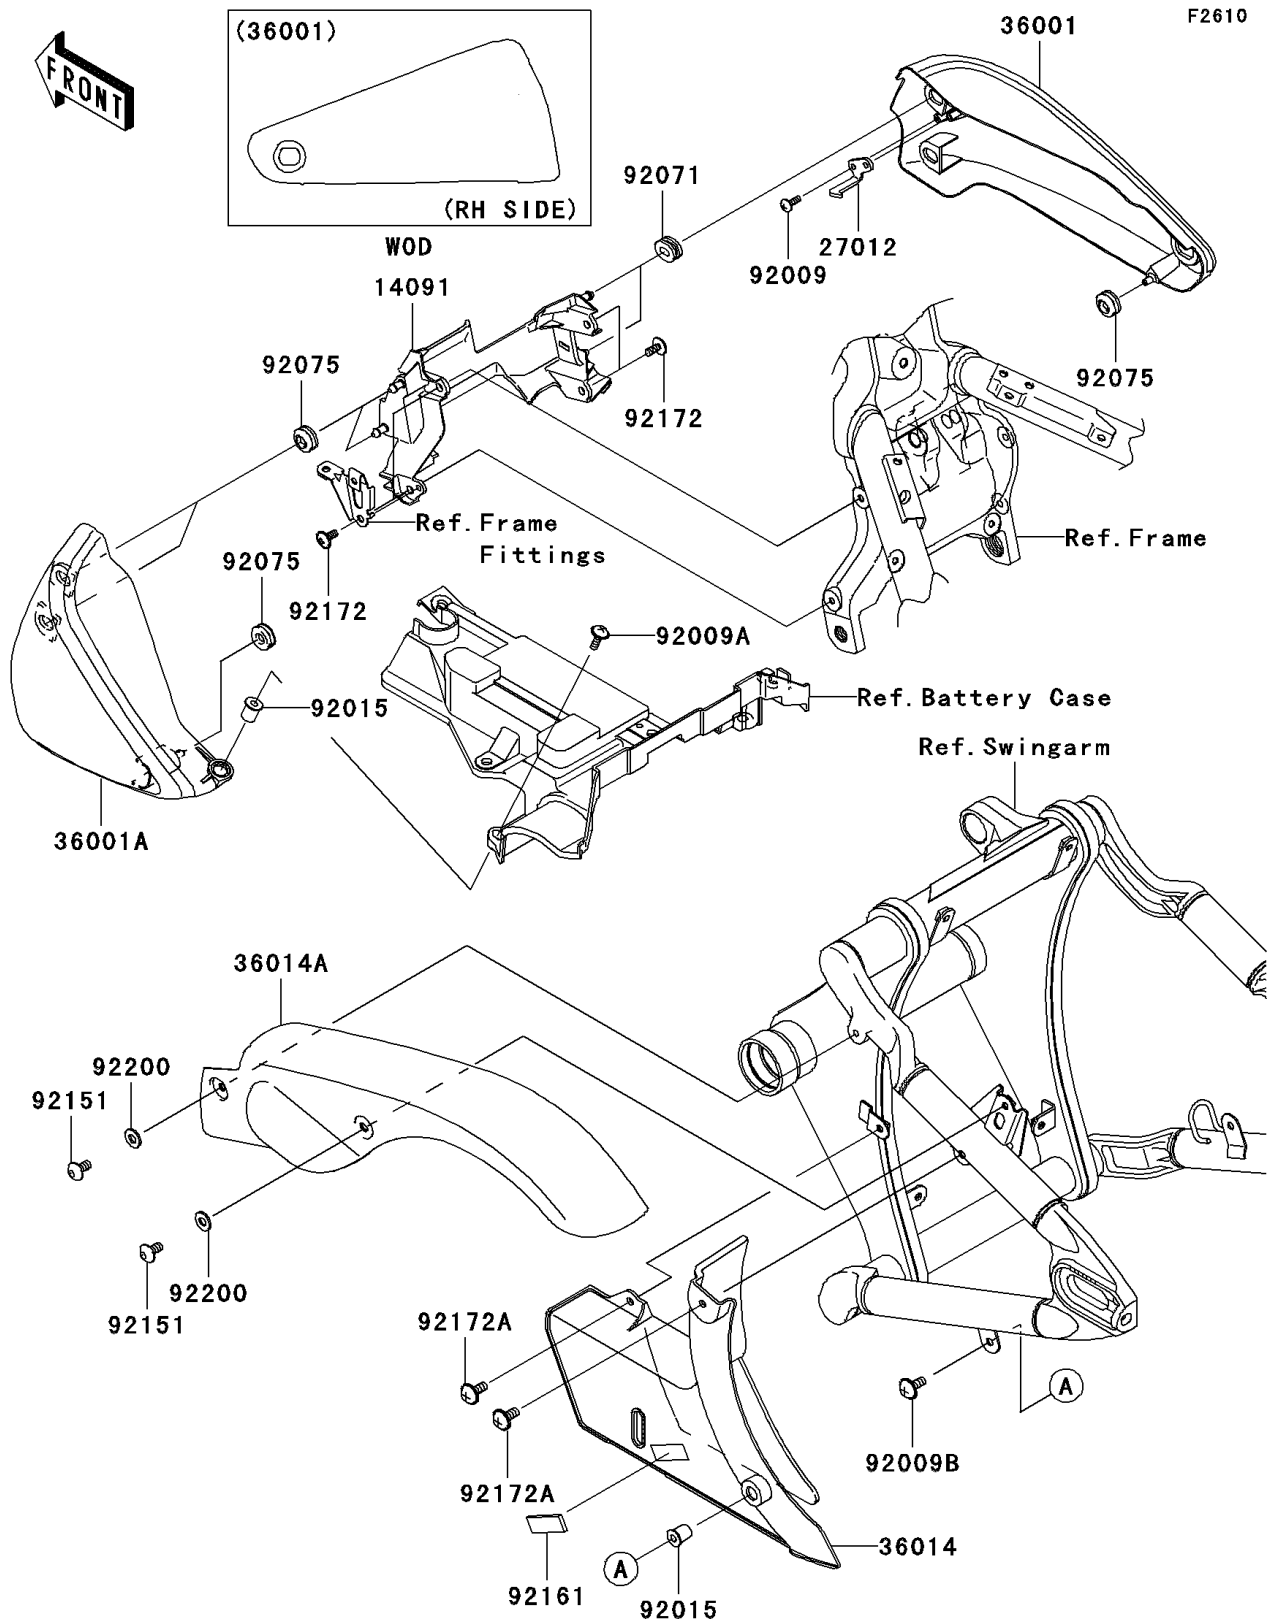

2005 Vulcan 2000 Limited PARTS DIAGRAM

Side Covers/Chain Cover

2005 Vulcan 2000 Limited PARTS LIST

Side Covers/Chain Cover

ITEM NAME	PART NUMBER	QUANTITY
COVER,SIDE COVER,CNT (Ref # 14091)	14091-0237	1
HOOK,SIDE COVER,RH (Ref # 27012)	27012-0025	1
COVER-SIDE,RH,EBONY (Ref # 36001)	36001-0031-H8	1
COVER-SIDE,LH,EBONY (Ref # 36001A)	36001-0035-H8	1
CASE-CHAIN,LWR (Ref # 36014)	36014-0014	1
CASE-CHAIN,UPP (Ref # 36014A)	36014-0026	1
SCREW,TAPPING,4X12,BLACK (Ref # 92009)	92009-1142	2
SCREW,6X25 (Ref # 92009A)	92009-1465	1
SCREW,6X14 (Ref # 92009B)	92009-1662	1
NUT (Ref # 92015)	92015-1700	2
GROMMET (Ref # 92071)	92071-0011	2
DAMPER (Ref # 92075)	92075-1067	4
BOLT,SOCKET,6X12 (Ref # 92151)	92151-1940	2
DAMPER (Ref # 92161)	92161-0124	1
SCREW,6X14 (Ref # 92172)	92172-0004	4
SCREW,6X14 (Ref # 92172A)	92172-0140	2
WASHER,6.5X14.5X1.5 (Ref # 92200)	92200-3775	2