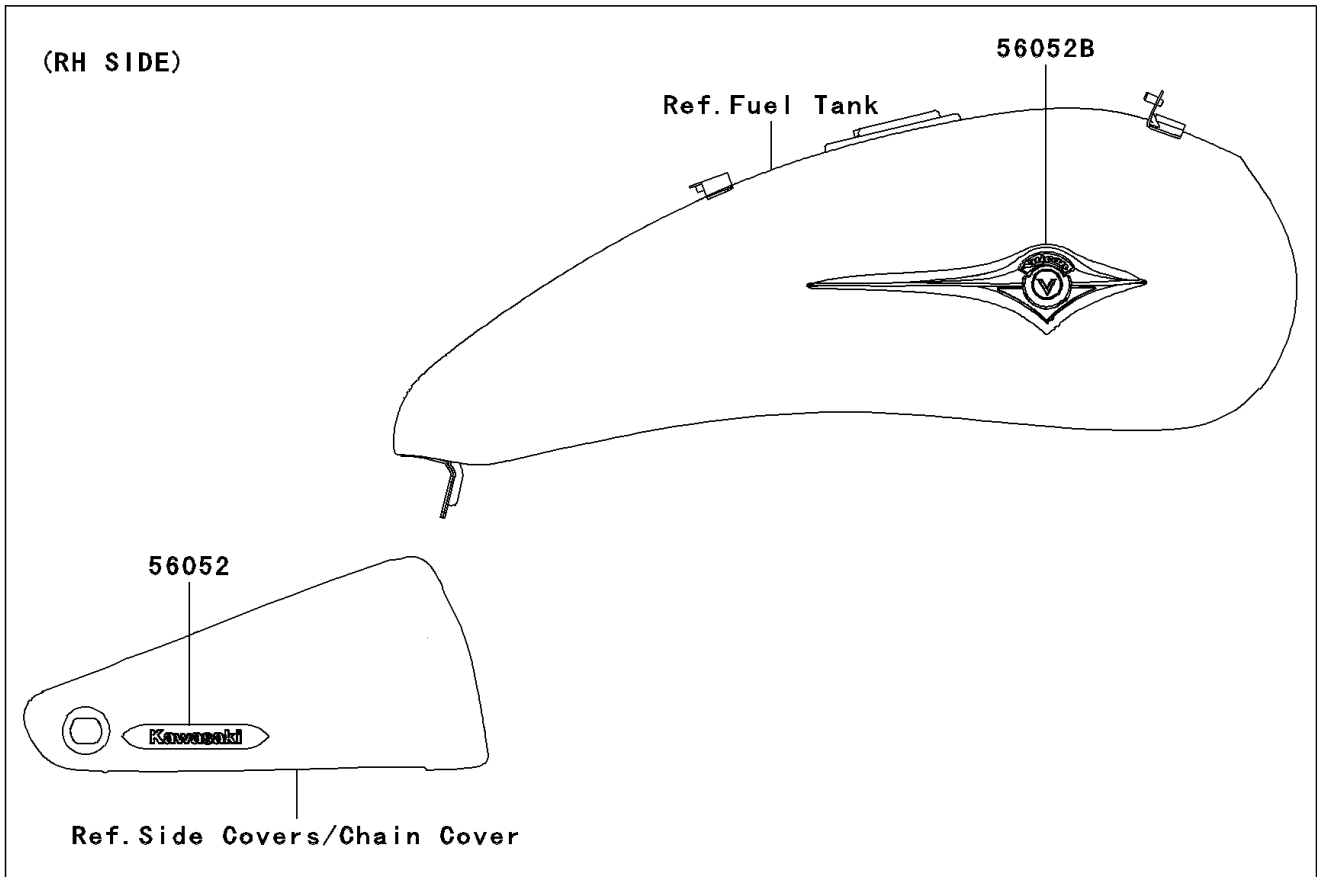

2005 Vulcan 2000 Limited PARTS DIAGRAM

Decals(Red/Ebony)

F2861

2005 Vulcan 2000 Limited PARTS LIST

Decals(Red/Ebony)

ITEM NAME	PART NUMBER	QUANTITY
MARK,SIDE COVER,RH,KAWASAKI (Ref # 56052)	56052-0234	1
MARK,FUEL TANK,LH (Ref # 56052A)	56052-0277	1
MARK,FUEL TANK,RH (Ref # 56052B)	56052-0278	1