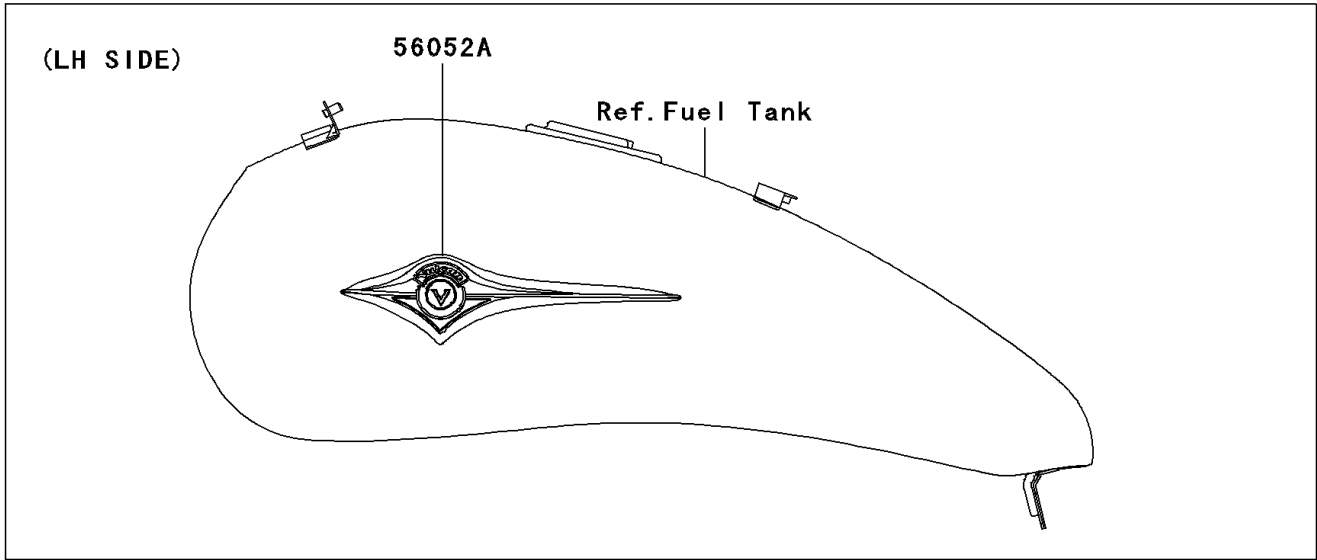

2005 Vulcan 2000 Limited PARTS DIAGRAM

Decals(Red/Ebony)

F2861

2005 Vulcan 2000 Limited PARTS LIST

Decals(Red/Ebony)

ITEM NAME	PART NUMBER	QUANTITY
MARK,SIDE COVER,RH,KAWASAKI (Ref # 56052)	56052-0234	1
MARK,FUEL TANK,LH (Ref # 56052A)	56052-0277	1
MARK,FUEL TANK,RH (Ref # 56052B)	56052-0278	1