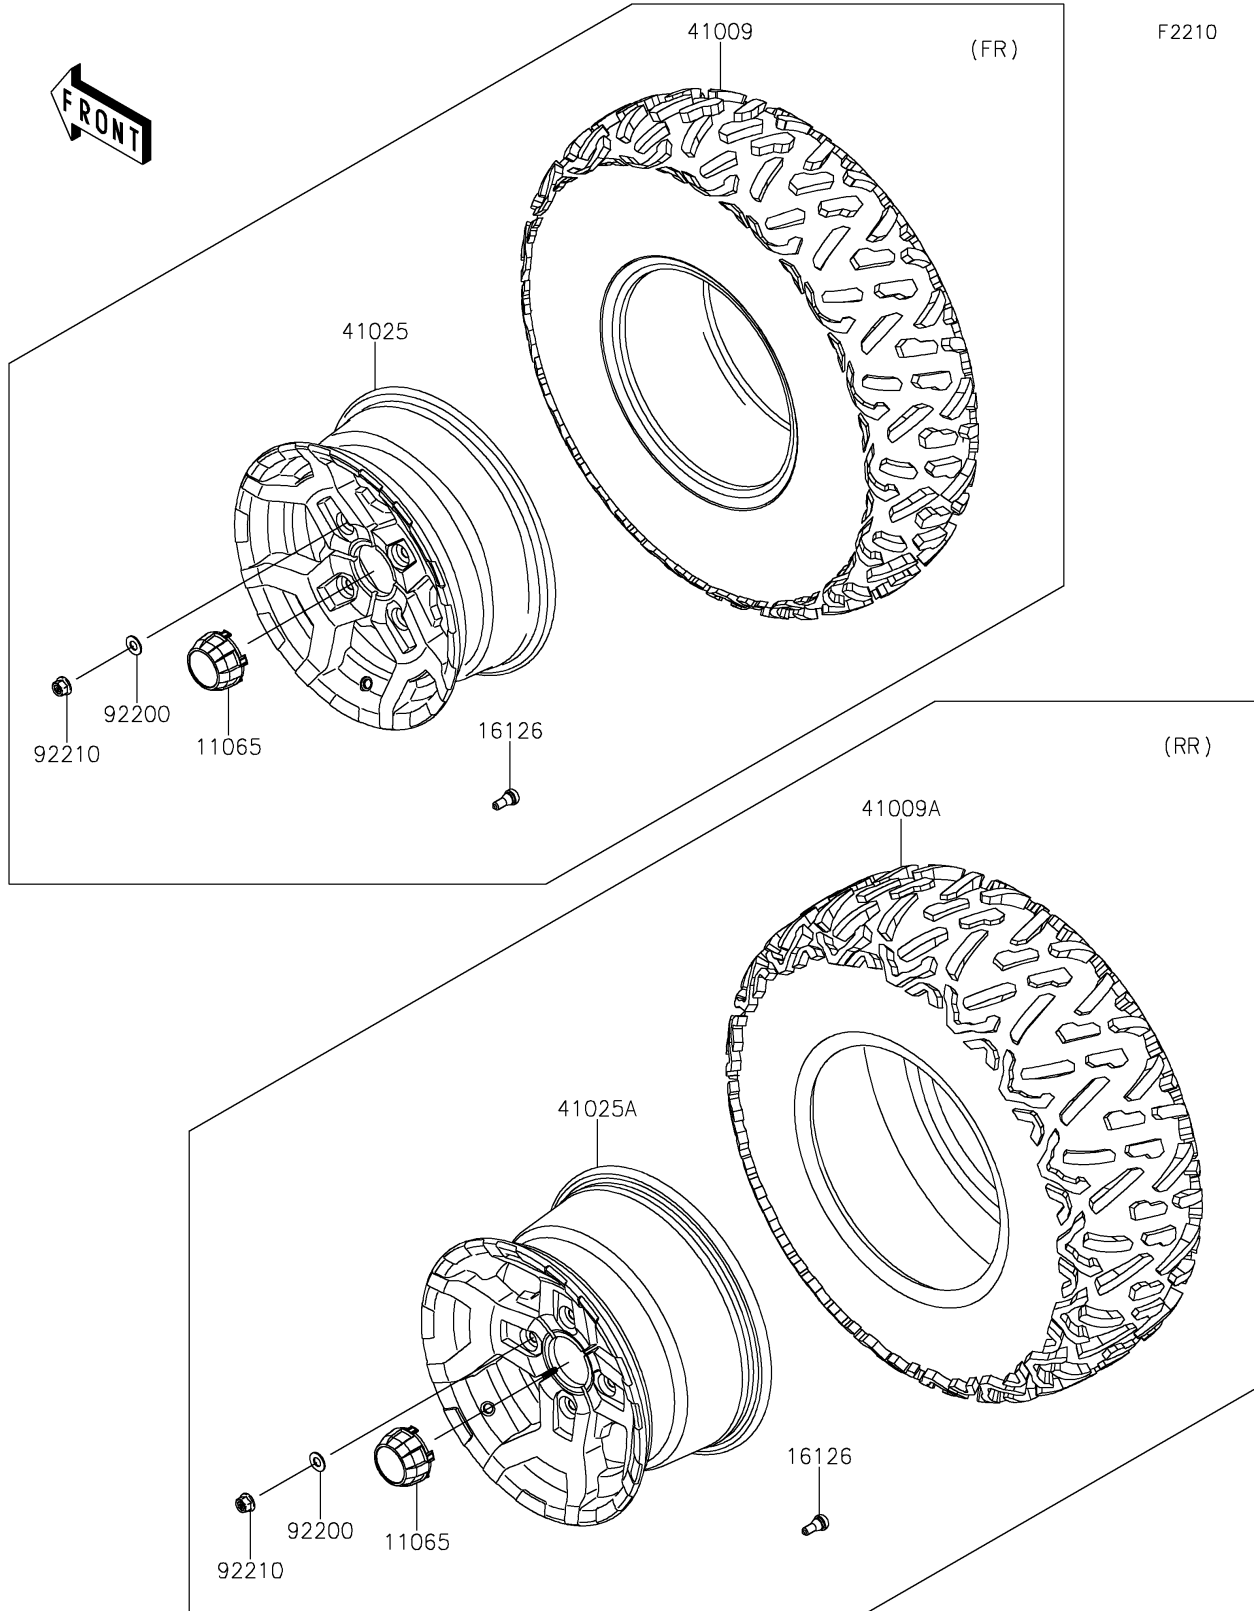

2023 TERYX4™ S SPECIAL EDITION PARTS DIAGRAM

Wheels/Tires

2023 TERYX4™ S SPECIAL EDITION PARTS LIST

Wheels/Tires

ITEM NAME	PART NUMBER	QUANTITY
CAP,WHEEL,F.BLACK (Ref # 11065)	11065-0893-6Z	4
VALVE (Ref # 16126)	16126-4001	4
TIRE,27X9.00R14 6PR,BIGHORN2.0 (Ref # 41009)	41009-0589	2
TIRE,27X11.00R14 6PR,BIGHORN2 (Ref # 41009A)	41009-0590	2
RIM,FR,14X6.0AT,BLACK (Ref # 41025)	41025-0424-31D	2
RIM,14X8.0AT,BLACK (Ref # 41025A)	41025-0425-31D	2
WASHER,12.1X25X1.6 (Ref # 92200)	92200-0455	16
NUT,12MM (Ref # 92210)	92210-0603	16