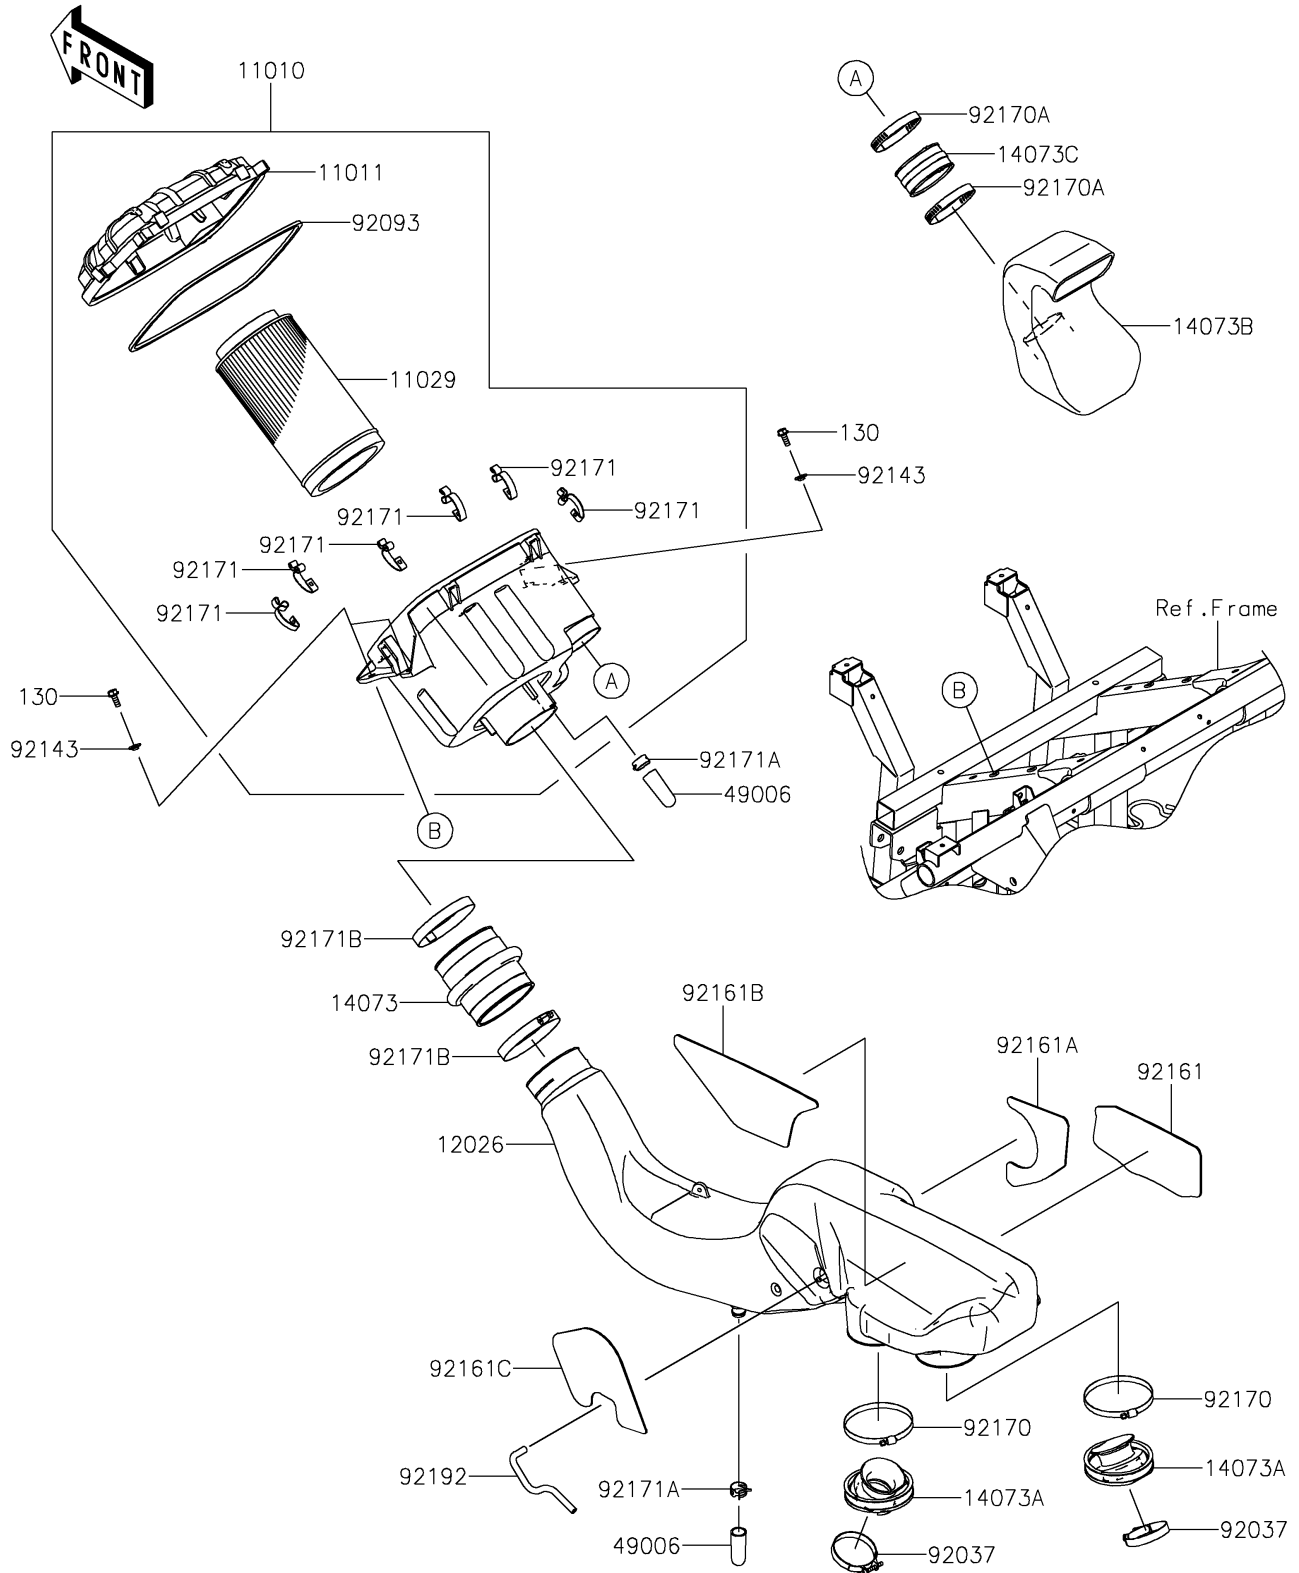

2024 TERYX4™ S LE PARTS DIAGRAM

Air Cleaner

E1130

2024 TERYX4™ S LE PARTS LIST

Air Cleaner

ITEM NAME	PART NUMBER	QUANTITY
FILTER-ASSY-AIR (Ref # 11010)	11010-0777	1
CASE-AIR FILTER (Ref # 11011)	11011-0784	1
ELEMENT-ASSY-AIR FILTER (Ref # 11029)	11029-0025	1
CHAMBER (Ref # 12026)	12026-0016	1
DUCT,JOINT,A/C SIDE (Ref # 14073)	14073-0757	1
DUCT,THROTTLE-CHAMBER (Ref # 14073A)	14073-0758	2
DUCT,INTAKE (Ref # 14073B)	14073-0767	1
DUCT,JOINT (Ref # 14073C)	14073-1775	1
BOOT (Ref # 49006)	49006-1351	2
CLAMP (Ref # 92037)	92037-1523	2
SEAL (Ref # 92093)	92093-0585	1
COLLAR (Ref # 92143)	92143-1087	4
DAMPER,CHAMBER,RH,RR (Ref # 92161)	92161-1518	1
DAMPER,CHAMBER,RH,FR (Ref # 92161A)	92161-1519	1
DAMPER,CHAMBER,LH,RR (Ref # 92161B)	92161-1520	1
DAMPER,CHAMBER,LH,FR (Ref # 92161C)	92161-1521	1
CLAMP (Ref # 92170)	92170-1676	2
CLAMP (Ref # 92170A)	92170-1764	2
CLAMP (Ref # 92171)	92171-0225	6
CLAMP (Ref # 92171A)	92171-1277	2
CLAMP (Ref # 92171B)	92171-3716	2
TUBE,4X8X143 (Ref # 92192)	92192-1230	1
BOLT-FLANGED,6X16 (Ref # 130)	130AA0616	4