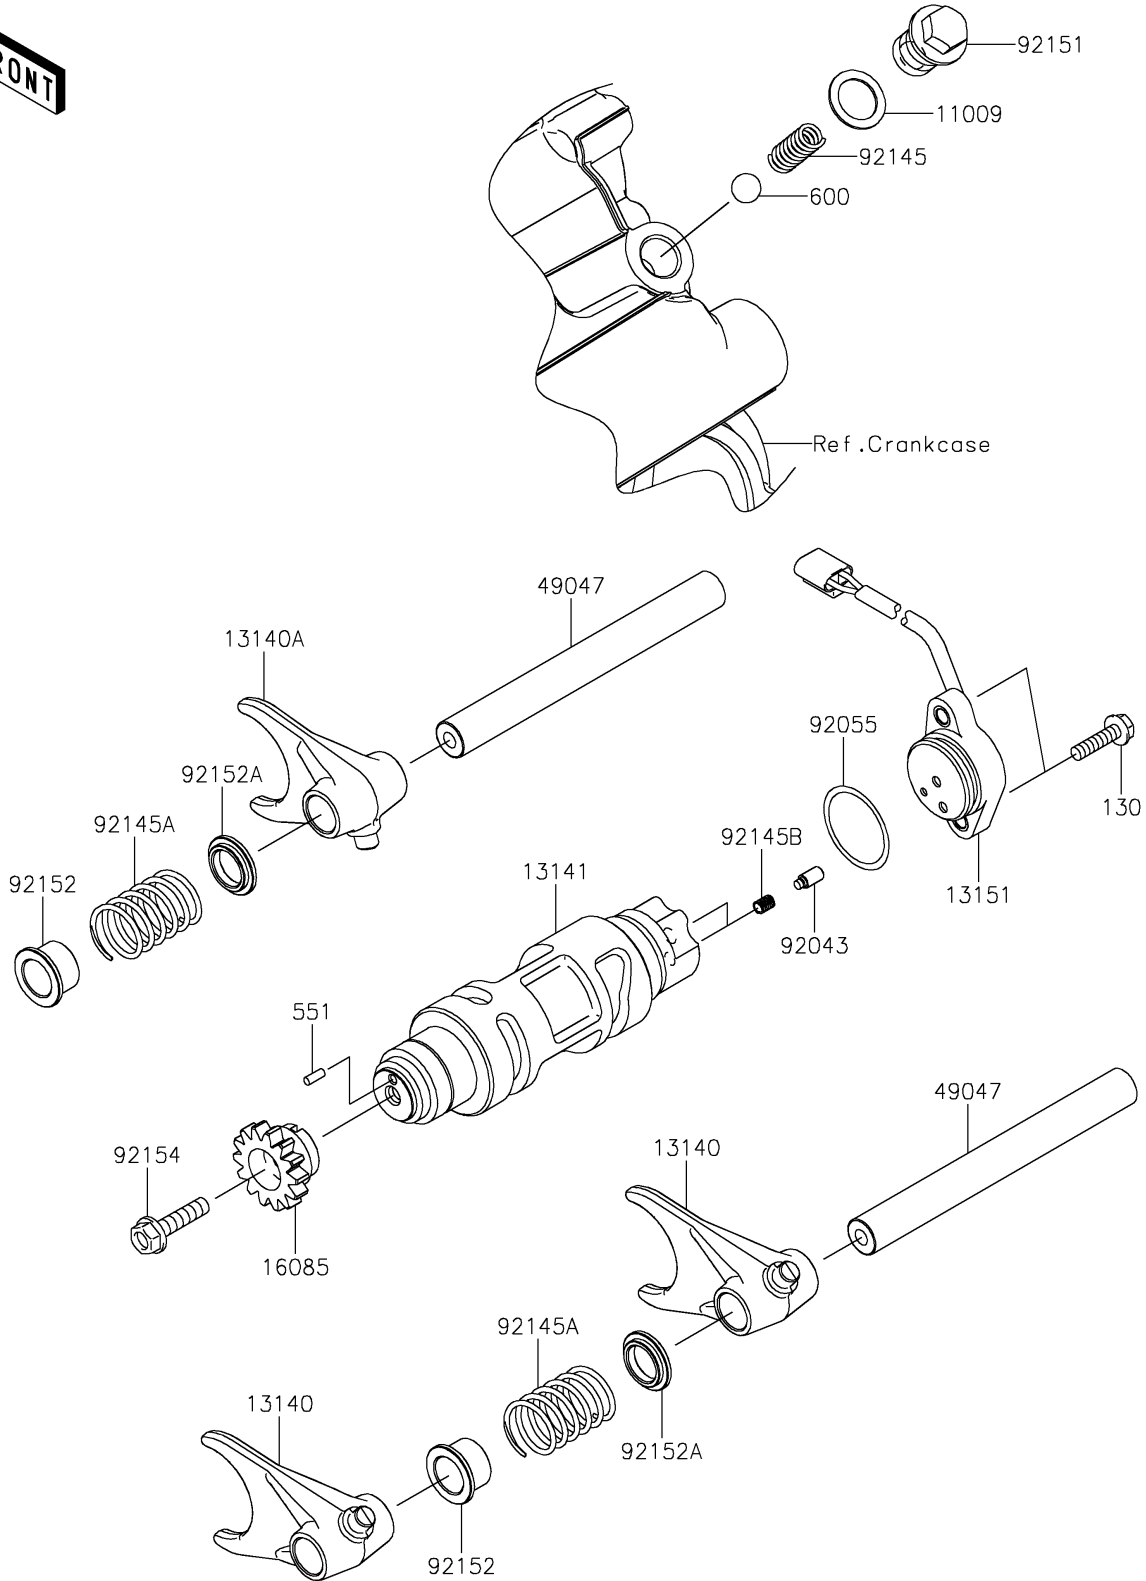

2024 Teryx4™ S LE PARTS DIAGRAM

Gear Change Drum/Shift Fork(s)

E1362

2024 Teryx4™ S LE PARTS LIST

Gear Change Drum/Shift Fork(s)

ITEM NAME	PART NUMBER	QUANTITY
GASKET,15.5X22X1 (Ref # 11009)	11009-1008	1
FORK-SHIFT,COUNTER (Ref # 13140)	13140-0622	2
FORK-SHIFT,INPUT (Ref # 13140A)	13140-0623	1
DRUM-CHANGE (Ref # 13141)	13141-0576	1
SWITCH-COMP,GEAR POSITION (Ref # 13151)	13151-0561	1
GEAR,14T (Ref # 16085)	16085-0589	1
ROD-SHIFT (Ref # 49047)	49047-0619	2
PIN (Ref # 92043)	92043-1654	2
RING-O,27.7X2.4 (Ref # 92055)	92055-091	1
SPRING (Ref # 92145)	92145-0828	1
SPRING (Ref # 92145A)	92145-0898	2
SPRING (Ref # 92145B)	92145-1414	2
BOLT (Ref # 92151)	92151-1451	1
COLLAR,14X18X12.5 (Ref # 92152)	92152-2156	2
COLLAR,14X18X4 (Ref # 92152A)	92152-2157	2
BOLT,FLANGED,6X25 (Ref # 92154)	92154-0707	1
BOLT-FLANGED,5X20 (Ref # 130)	130BA0520	2
PIN-DOWEL,3X8 (Ref # 551)	551A0308	1
BALL-STEEL,13/32 (Ref # 600)	600A1300	1