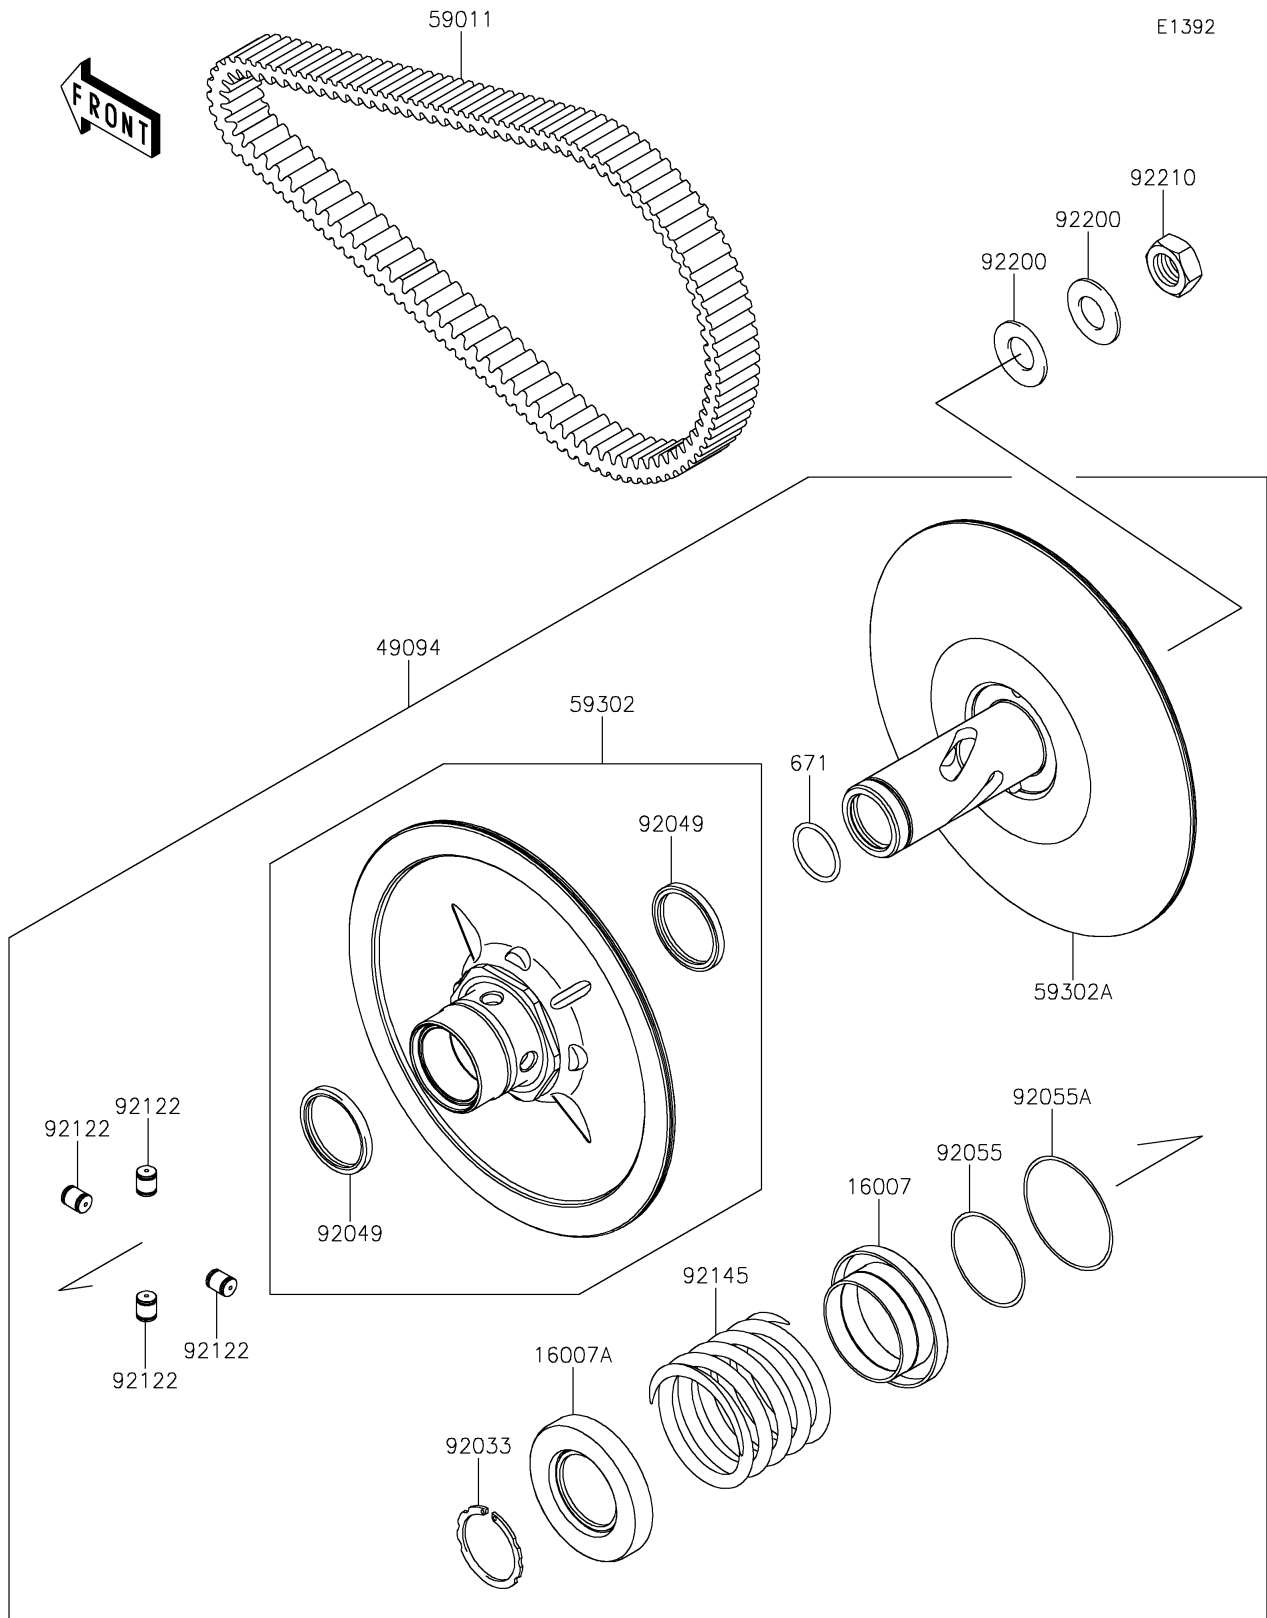

2024 Teryx4™ S LE PARTS DIAGRAM

Driven Converter/Drive Belt

2024 Teryx4™ S LE PARTS LIST

Driven Converter/Drive Belt

ITEM NAME	PART NUMBER	QUANTITY
SEAT-SPRING,MOVABLE (Ref # 16007)	16007-0049	1
SEAT-SPRING,FIXED (Ref # 16007A)	16007-0050	1
CONVERTER-ASSY-DRIVEN (Ref # 49094)	49094-0093	1
BELT,CVT (Ref # 59011)	59011-0043	1
SHEAVE-COMP,MOVABLE (Ref # 59302)	59302-0089	1
SHEAVE-COMP,FIXED (Ref # 59302A)	59302-0090	1
RING-SNAP (Ref # 92033)	92033-1317	1
SEAL-OIL (Ref # 92049)	92049-1528	2
RING-O,46.4X3.1 (Ref # 92055)	92055-0752	1
RING-O,59.5X2.4 (Ref # 92055A)	92055-0753	1
ROLLER (Ref # 92122)	92122-0043	4
SPRING (Ref # 92145)	92145-0959	1
WASHER (Ref # 92200)	92200-1505	2
NUT,18MM (Ref # 92210)	92210-0821	1
O RING (Ref # 671)	671D2530	1