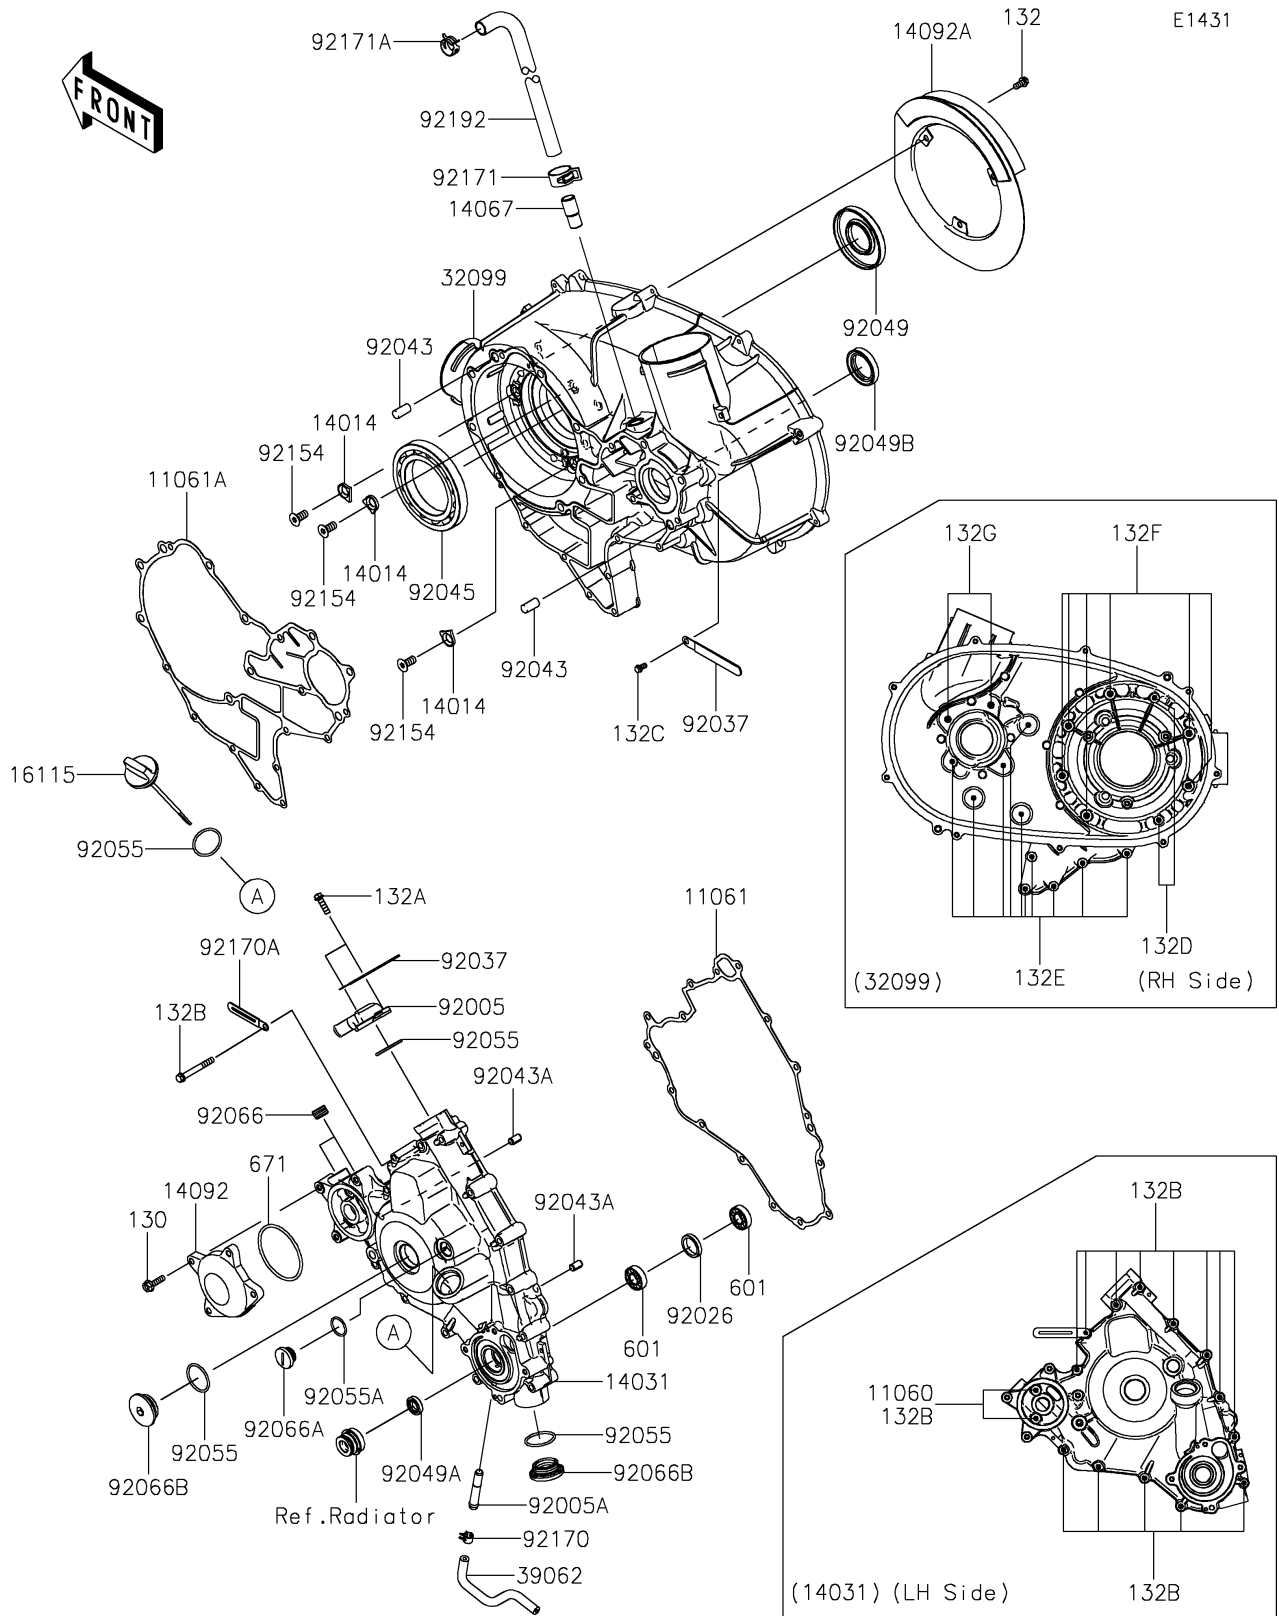

2024 Teryx4™ S LE PARTS DIAGRAM

Engine Cover(s)

2024 Teryx4™ S LE PARTS LIST

Engine Cover(s)

ITEM NAME	PART NUMBER	QUANTITY
GASKET,6.2X12X0.3 (Ref # 11060)	11060-1994	2
GASKET,GENERATOR COVER (Ref # 11061)	11061-0728	1
GASKET,CVT CASE (Ref # 11061A)	11061-0729	1
PLATE-POSITION (Ref # 14014)	14014-0556	3
COVER-GENERATOR (Ref # 14031)	14031-0589	1
FITTING,BREATHER (Ref # 14067)	14067-006	1
COVER,OIL COOLER (Ref # 14092)	14092-0877	1
COVER (Ref # 14092A)	14092-1051	1
CAP-OIL FILLER (Ref # 16115)	16115-0705	1
CASE,CVT (Ref # 32099)	32099-0788	1
HOSE-COOLING,DRAIN (Ref # 39062)	39062-0598	1
FITTING (Ref # 92005)	92005-0712	1
FITTING (Ref # 92005A)	92005-1264	1
SPACER,22X28X5 (Ref # 92026)	92026-0711	1
CLAMP (Ref # 92037)	92037-1993	2
PIN,10X20 (Ref # 92043)	92043-0142	2
PIN,6.2X8X14 (Ref # 92043A)	92043-1263	2
BEARING-BALL,16014CS45 (Ref # 92045)	92045-0709	1
SEAL-OIL,35X77X9 (Ref # 92049)	92049-0713	1
SEAL-OIL,12X22X5 (Ref # 92049A)	92049-0783	1
SEAL-OIL,HTC 30X45X8 (Ref # 92049B)	92049-1575	1
RING-O,31.2X2.4 (Ref # 92055)	92055-0724	4
RING-O,20X2 (Ref # 92055A)	92055-1146	1
PLUG,PT3/8X10 (Ref # 92066)	92066-0003	2
PLUG,COVER (Ref # 92066A)	92066-0011	1
PLUG (Ref # 92066B)	92066-0712	2
BOLT,FLAT,8X13.6 (Ref # 92154)	92154-0978	3
CLAMP (Ref # 92170)	92170-1493	1
CLAMP (Ref # 92170A)	92170-1514	1