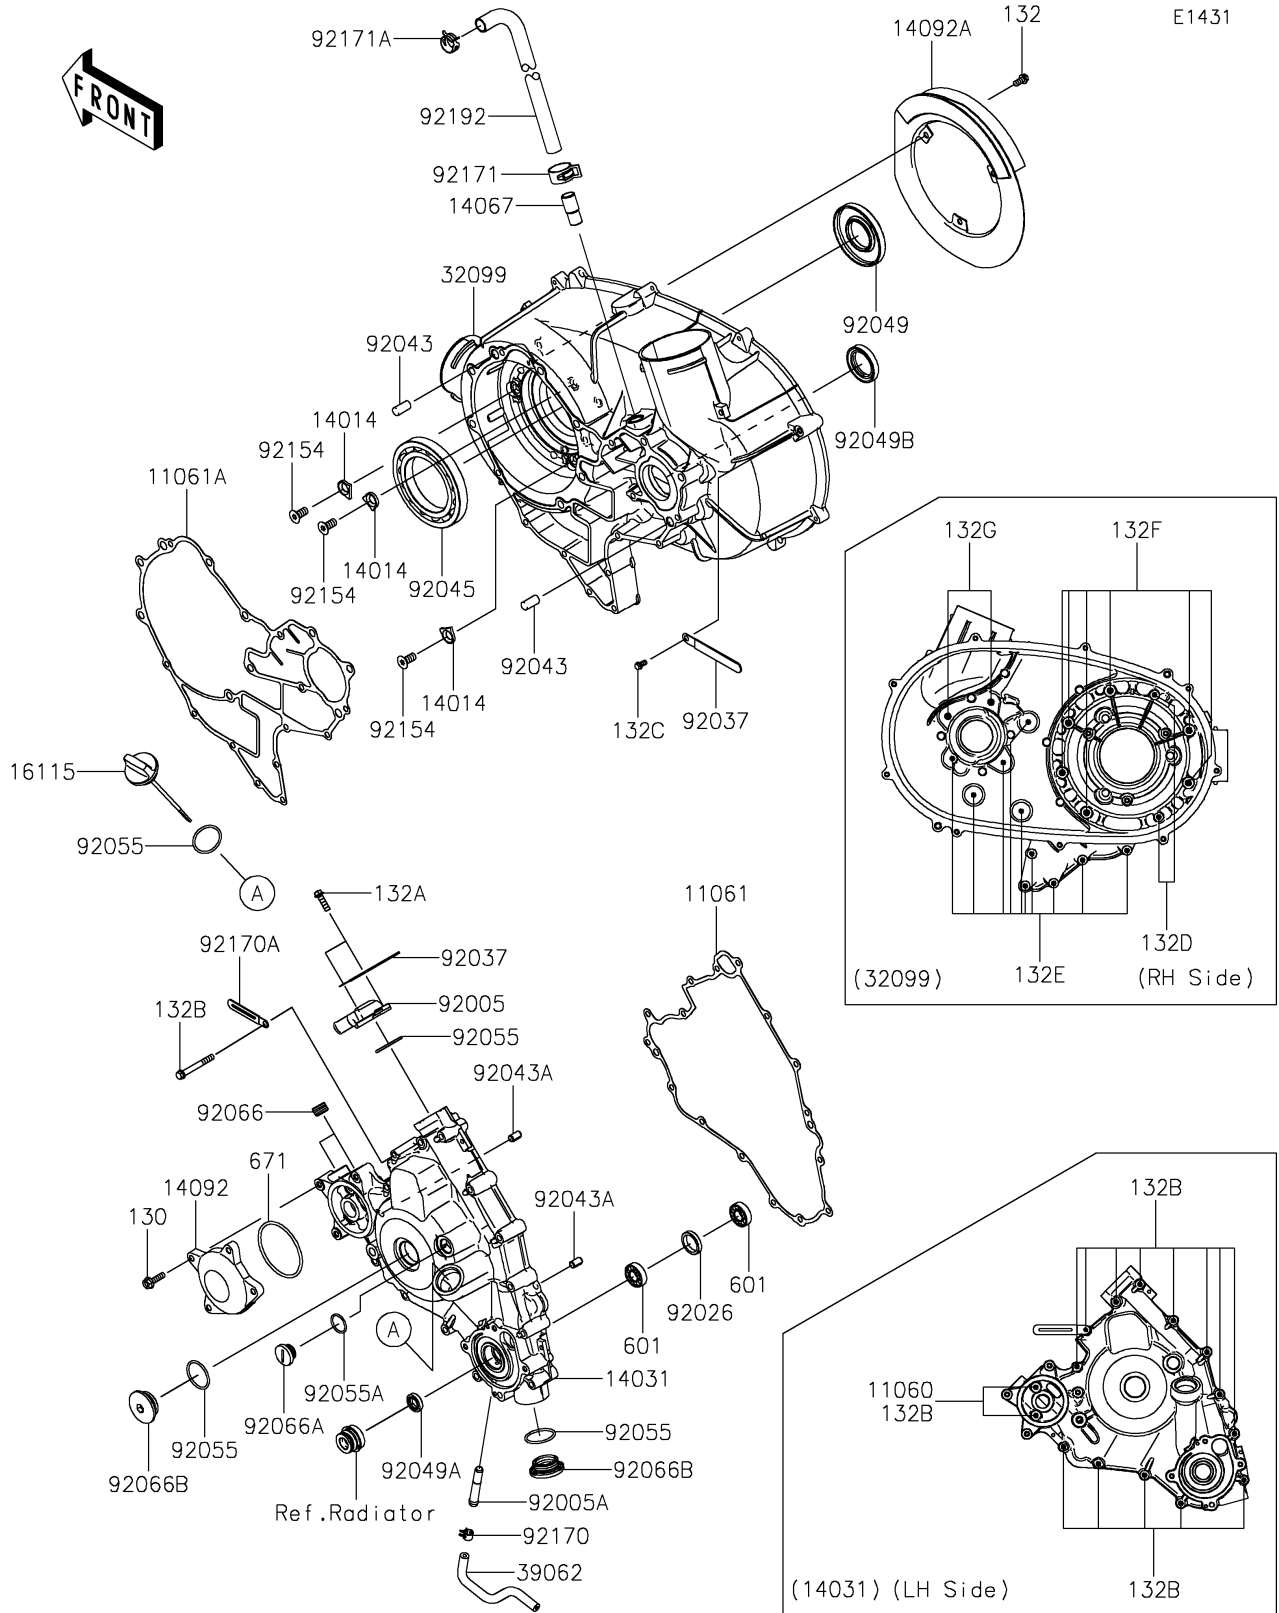

# 2024 TERYX4™ S LE PARTS DIAGRAM

Engine Cover(s)

## 2024 TERYX4™ S LE PARTS LIST

### Engine Cover(s)

ITEM NAME	PART NUMBER	QUANTITY
GASKET,6.2X12X0.3 (Ref # 11060)	11060-1994	2
GASKET,GENERATOR COVER (Ref # 11061)	11061-0728	1
GASKET,CVT CASE (Ref # 11061A)	11061-0729	1
PLATE-POSITION (Ref # 14014)	14014-0556	3
COVER-GENERATOR (Ref # 14031)	14031-0589	1
FITTING,BREATHER (Ref # 14067)	14067-006	1
COVER,OIL COOLER (Ref # 14092)	14092-0877	1
COVER (Ref # 14092A)	14092-1051	1
CAP-OIL FILLER (Ref # 16115)	16115-0705	1
CASE,CVT (Ref # 32099)	32099-0788	1
HOSE-COOLING,DRAIN (Ref # 39062)	39062-0598	1
FITTING (Ref # 92005)	92005-0712	1
FITTING (Ref # 92005A)	92005-1264	1
SPACER,22X28X5 (Ref # 92026)	92026-0711	1
CLAMP (Ref # 92037)	92037-1993	2
PIN,10X20 (Ref # 92043)	92043-0142	2
PIN,6.2X8X14 (Ref # 92043A)	92043-1263	2
BEARING-BALL,16014CS45 (Ref # 92045)	92045-0709	1
SEAL-OIL,35X77X9 (Ref # 92049)	92049-0713	1
SEAL-OIL,12X22X5 (Ref # 92049A)	92049-0783	1
SEAL-OIL,HTC 30X45X8 (Ref # 92049B)	92049-1575	1
RING-O,31.2X2.4 (Ref # 92055)	92055-0724	4
RING-O,20X2 (Ref # 92055A)	92055-1146	1
PLUG,PT3/8X10 (Ref # 92066)	92066-0003	2
PLUG,COVER (Ref # 92066A)	92066-0011	1
PLUG (Ref # 92066B)	92066-0712	2
BOLT,FLAT,8X13.6 (Ref # 92154)	92154-0978	3
CLAMP (Ref # 92170)	92170-1493	1
CLAMP (Ref # 92170A)	92170-1514	1

### Engine Cover(s)

ITEM NAME	PART NUMBER	QUANTITY
CLAMP (Ref # 92171)	92171-0329	1
CLAMP (Ref # 92171A)	92171-1277	1
TUBE,BREATHER (Ref # 92192)	92192-0945	1
BOLT-FLANGED,6X22 (Ref # 130)	130CA0622	4
BOLT-FLANGED-SMALL,6X12 (Ref # 132)	132BA0612	3
BOLT-FLANGED-SMALL,6X20 (Ref # 132A)	132BA0620	2
BOLT-FLANGED-SMALL,6X50 (Ref # 132B)	132BA0650	15
BOLT-FLANGED-SMALL,6X12 (Ref # 132C)	132BD0612	1
BOLT-FLANGED-SMALL,6X30 (Ref # 132D)	132BD0630	2
BOLT-FLANGED-SMALL,6X45 (Ref # 132E)	132BD0645	10
BOLT-FLANGED-SMALL,8X35 (Ref # 132F)	132BD0835	6
BOLT-FLANGED-SMALL,8X50 (Ref # 132G)	132BD0850	2
BEARING-BALL (Ref # 601)	601A6001	2
O RING,65MM (Ref # 671)	671B2565	1