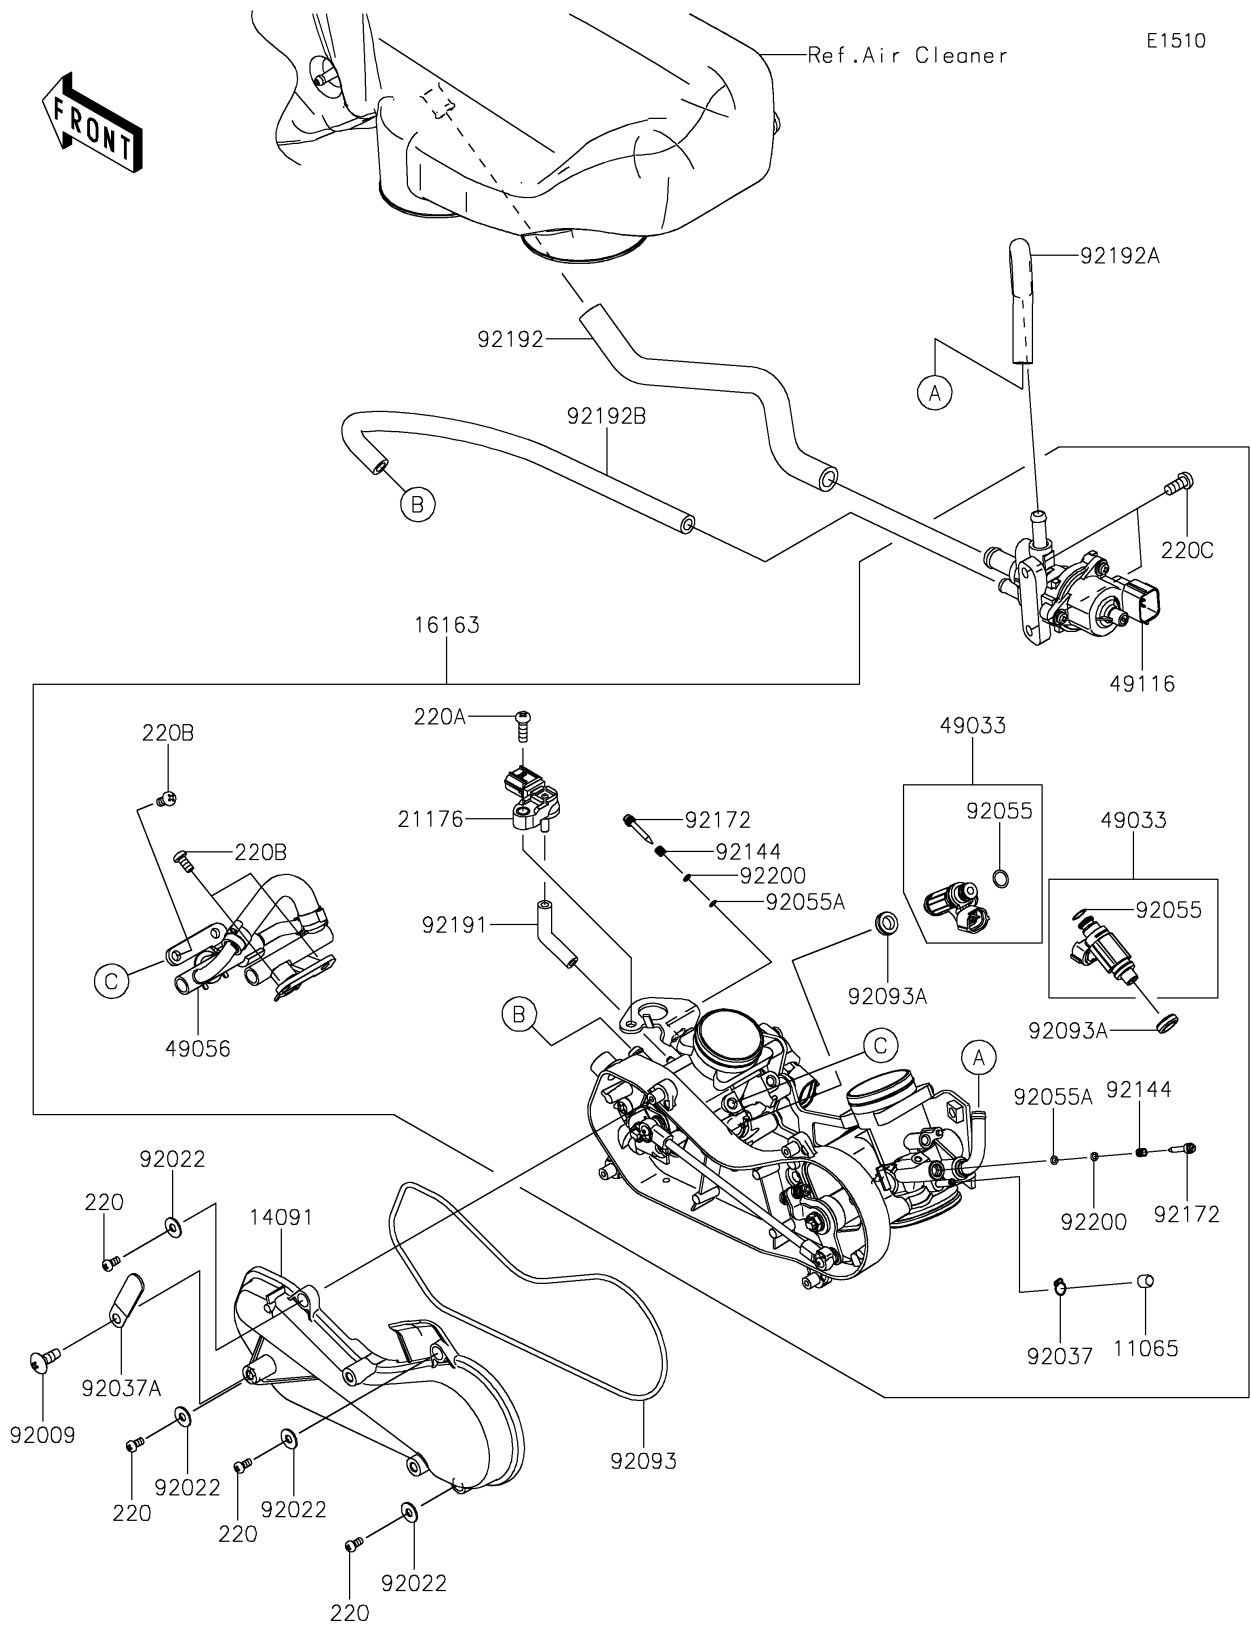

# 2024 Teryx4™ S LE PARTS DIAGRAM

Throttle

## 2024 Teryx4™ S LE PARTS LIST

### Throttle

ITEM NAME	PART NUMBER	QUANTITY
CAP (Ref # 11065)	11065-0072	1
COVER,THROTTLE LINK (Ref # 14091)	14091-1731	1
THROTTLE-ASSY,36EIS (Ref # 16163)	16163-0790	1
SENSOR,PRESSURE (Ref # 21176)	21176-0906	1
NOZZLE-INJECTION (Ref # 49033)	49033-0011	2
PIPE-INJECTION (Ref # 49056)	49056-0033	1
VALVE-ASSY,ISC (Ref # 49116)	49116-0021	1
SCREW,6X12 (Ref # 92009)	92009-1480	1
WASHER,5.2X13X1 (Ref # 92022)	92022-1380	4
CLAMP,TUBE (Ref # 92037)	92037-1124	1
CLAMP,L=45 (Ref # 92037A)	92037-1539	1
RING-O,INJECTION NOZZLE (Ref # 92055)	92055-1622	2
RING-O,AIR SCREW (Ref # 92055A)	92055-1658	2
SEAL (Ref # 92093)	92093-0082	1
SEAL (Ref # 92093A)	92093-0127	2
SPRING,THROTTLE STOP SCREW (Ref # 92144)	92144-1674	2
SCREW (Ref # 92172)	92172-0156	2
TUBE,3.2X7.4X70 (Ref # 92191)	92191-1552	1
TUBE,ISC-CHAMBER (Ref # 92192)	92192-0948	1
TUBE,ISC-THROTTLE RR (Ref # 92192A)	92192-1211	1
TUBE,ISC-THROTTLE FR (Ref # 92192B)	92192-1212	1
WASHER,PILOT AIR SCREW (Ref # 92200)	92200-1564	2
SCREW-PAN-CROS,4X8 (Ref # 220)	220AA0408	4
SCREW-PAN-CROS,5X16 (Ref # 220A)	220AA0516	1
SCREW-PAN-CROS,6X12 (Ref # 220B)	220AA0612	4
SCREW-PAN-CROS,6X14 (Ref # 220C)	220AA0614	2