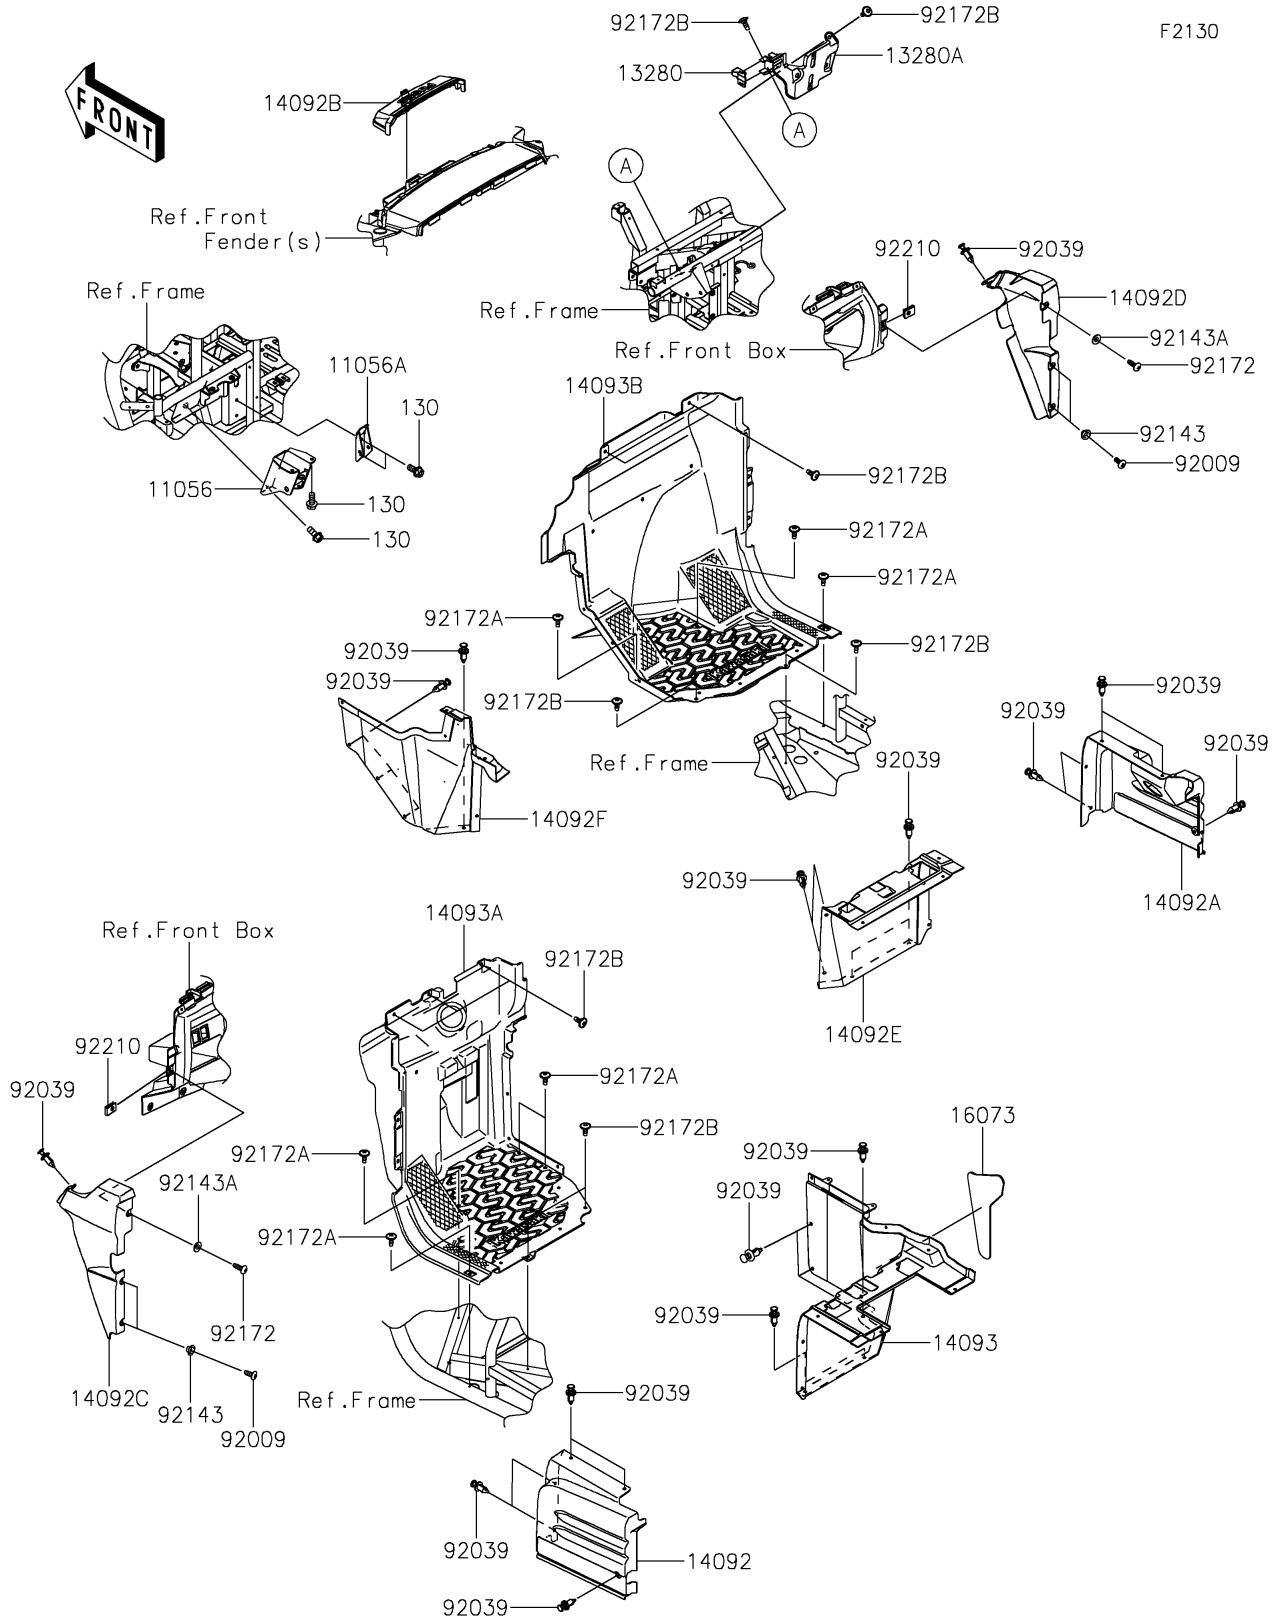

2024 Teryx4™ S LE PARTS DIAGRAM

Frame Fittings(Front)

2024 Teryx4™ S LE PARTS LIST

Frame Fittings(Front)

ITEM NAME	PART NUMBER	QUANTITY
BRACKET,BRAKE PEDAL (Ref # 11056)	11056-1431	1
BRACKET,THROTTLE PEDAL (Ref # 11056A)	11056-4408	1
HOLDER (Ref # 13280)	13280-0851	1
HOLDER,ECU (Ref # 13280A)	13280-0868	1
COVER,SEAT SIDE,LH (Ref # 14092)	14092-0720	1
COVER,SEAT SIDE,RH (Ref # 14092A)	14092-0721	1
COVER,FUSE BOX (Ref # 14092B)	14092-0724	1
COVER,SIDE GUARD,LH,S.BLACK (Ref # 14092C)	14092-0754-839	1
COVER,SIDE GUARD,RH,S.BLACK (Ref # 14092D)	14092-0755-839	1
COVER,FR SEAT,RH (Ref # 14092E)	14092-0757	1
COVER,FR SEAT,RH,CNT (Ref # 14092F)	14092-1083	1
COVER,FR SEAT,LH (Ref # 14093)	14093-0209	1
COVER,FR FLOOR,LH (Ref # 14093A)	14093-0550	1
COVER,FR FLOOR,RH (Ref # 14093B)	14093-0551	1
INSULATOR (Ref # 16073)	16073-0847	1
SCREW,TAPPING,6X16 (Ref # 92009)	92009-1166	4
RIVET (Ref # 92039)	92039-0776	26
COLLAR (Ref # 92143)	92143-1057	4
COLLAR (Ref # 92143A)	92143-1087	2
SCREW,TAPPING,6X20 (Ref # 92172)	92172-0488	2
SCREW,6X16 (Ref # 92172A)	92172-0711	8
SCREW,6X16 (Ref # 92172B)	92172-0826	11
NUT,LEAF SPRING,6MM (Ref # 92210)	92210-0624	2
BOLT-FLANGED,8X18 (Ref # 130)	130BA0818	5