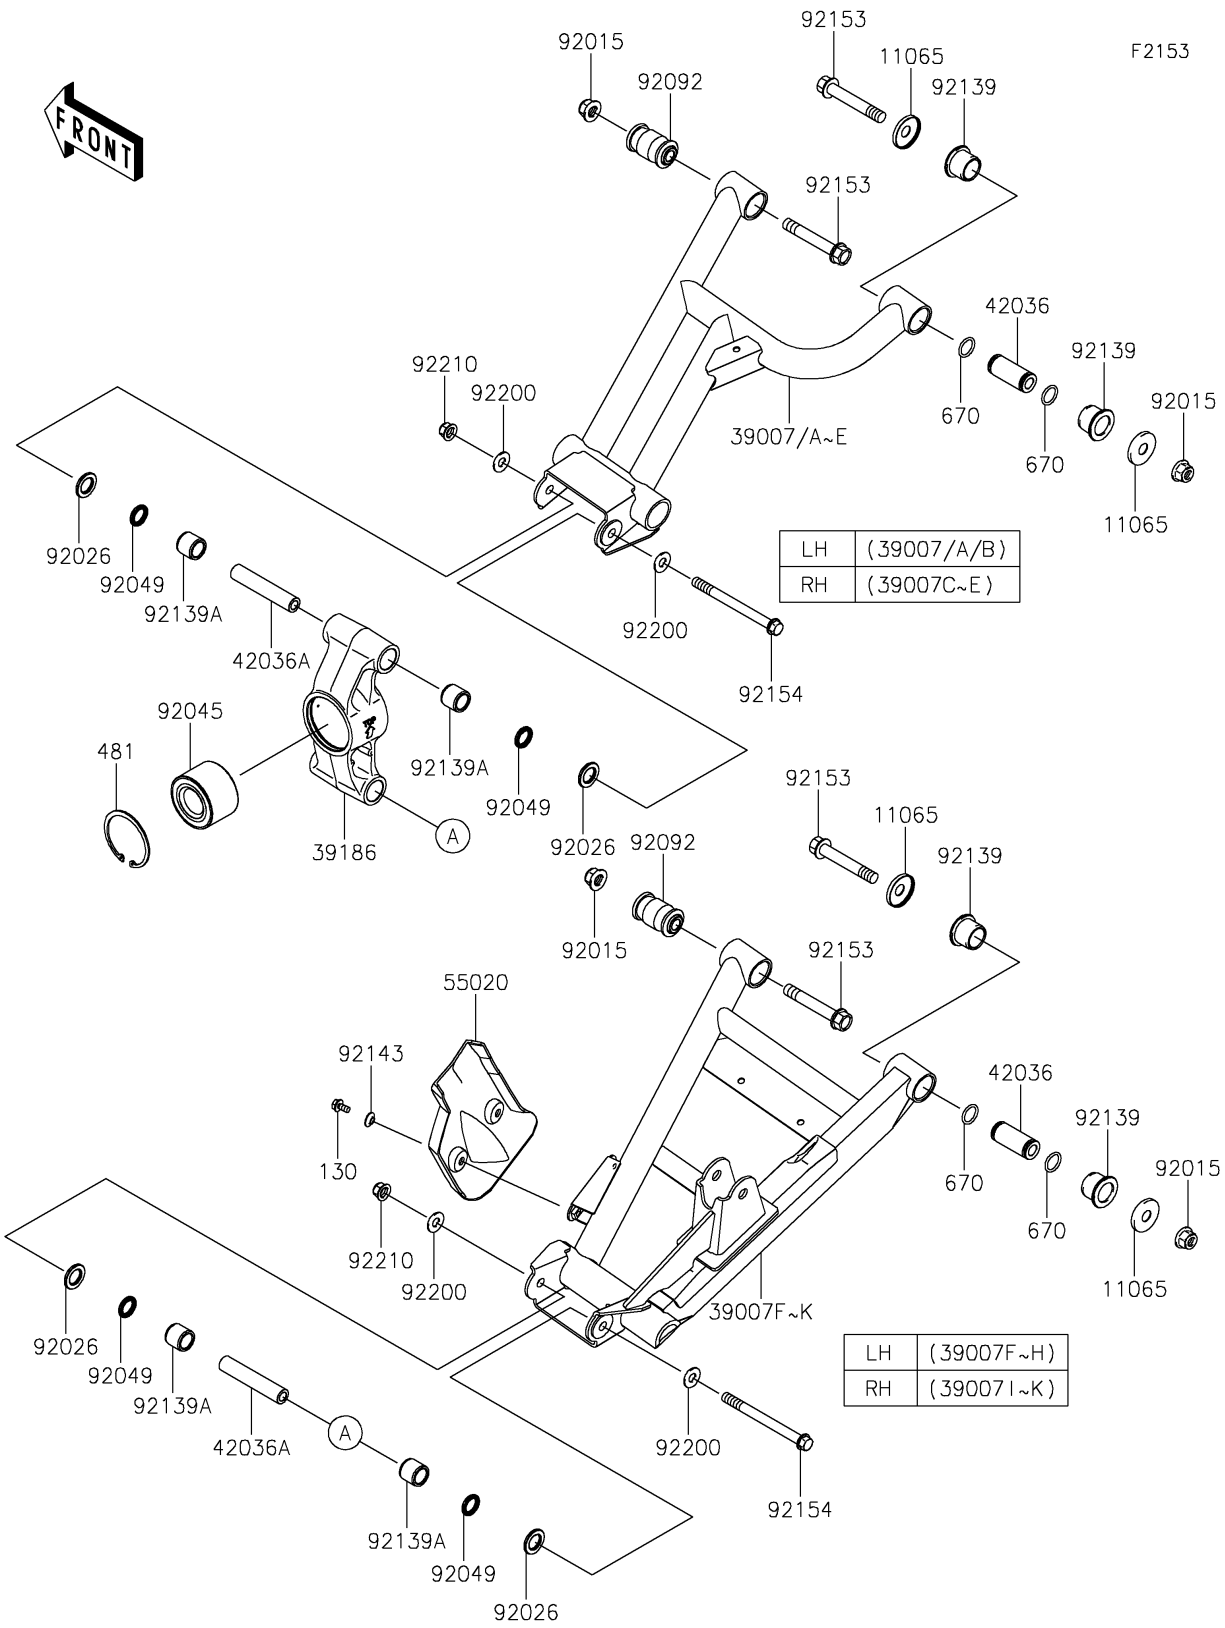

# 2024 Teryx4™ S LE PARTS DIAGRAM

## Rear Suspension

## 2024 Teryx4™ S LE PARTS LIST

### Rear Suspension

ITEM NAME	PART NUMBER	QUANTITY
CAP (Ref # 11065)	11065-0253	8
ARM-SUSP,RR,UPP,LH,P.C.P.RED (Ref # 39007A)	39007-0449-57C	1
ARM-SUSP,RR,UPP,LH,P.P.N.YEL (Ref # 39007B)	39007-0449-66P	1
ARM-SUSP,RR,UPP,RH,P.C.P.RED (Ref # 39007D)	39007-0450-57C	1
ARM-SUSP,RR,UPP,RH,P.P.N.YEL (Ref # 39007E)	39007-0450-66P	1
ARM-SUSP,RR,LWR,LH,P.C.P.RED (Ref # 39007G)	39007-0451-57C	1
ARM-SUSP,RR,LWR,LH,P.P.N.YEL (Ref # 39007H)	39007-0451-66P	1
ARM-SUSP,RR,LWR,RH,P.C.P.RED (Ref # 39007J)	39007-0452-57C	1
ARM-SUSP,RR,LWR,RH,P.P.N.YEL (Ref # 39007K)	39007-0452-66P	1
KNUCKLE,RR (Ref # 39186)	39186-0316	2
SLEEVE (Ref # 42036)	42036-0062	4
SLEEVE,10X17X88 (Ref # 42036A)	42036-0710	4
GUARD,REAR ARM (Ref # 55020)	55020-0805	2
NUT,LOCK,FLANGED,12MM (Ref # 92015)	92015-1433	8
SPACER,17X28.6X3 (Ref # 92026)	92026-0746	8
BEARING-BALL,30X62X40 (Ref # 92045)	92045-0801	2
SEAL-OIL,17X24X3 (Ref # 92049)	92049-0726	8
BUSHING-RUBBER (Ref # 92092)	92092-0555	4
BUSHING (Ref # 92139)	92139-0231	8
BUSHING,17X24X21.5 (Ref # 92139A)	92139-0736	8
COLLAR (Ref # 92143)	92143-1087	4
BOLT,FLANGED,12X76.5 (Ref # 92153)	92153-1733	8
BOLT,FLANGED,10X117 (Ref # 92154)	92154-0743	4
WASHER,10.3X23X1.6 (Ref # 92200)	92200-2009	8
NUT,LOCK,FLANGED,10MM (Ref # 92210)	92210-1080	4
BOLT-FLANGED,6X12 (Ref # 130)	130BA0612	4
CIRCLIP (Ref # 481)	481J6200	2
O RING,18MM (Ref # 670)	670B2018	8