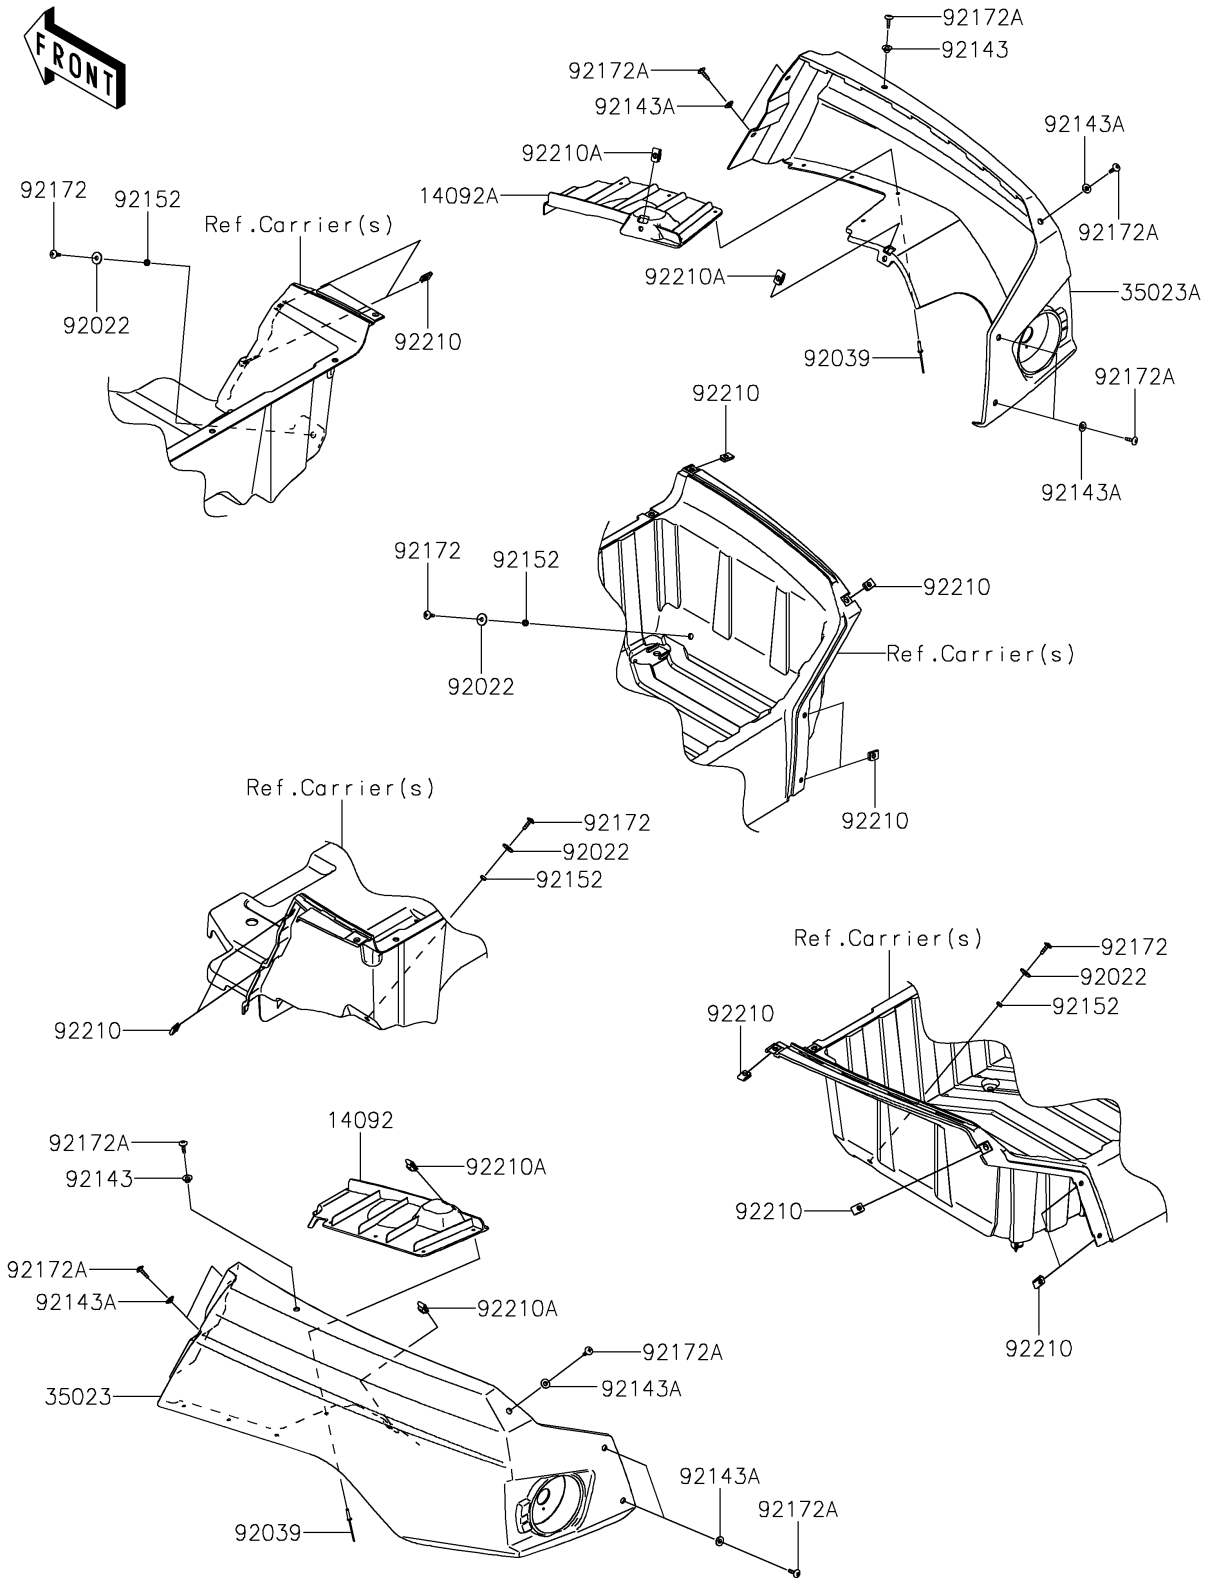

# 2024 Teryx4™ S LE PARTS DIAGRAM

Rear Fender(s)

F2172

## 2024 Teryx4™ S LE PARTS LIST

Rear Fender(s)

ITEM NAME	PART NUMBER	QUANTITY
COVER,INNER,LH (Ref # 14092)	14092-0863	1
COVER,INNER,RH (Ref # 14092A)	14092-0864	1
FENDER-REAR,LH,S.BLACK (Ref # 35023)	35023-0307-839	1
FENDER-REAR,RH,S.BLACK (Ref # 35023A)	35023-0308-839	1
WASHER,6.5X20X1.6,BLACK (Ref # 92022)	92022-1346	4
RIVET,5X23.3 (Ref # 92039)	92039-0769	8
COLLAR (Ref # 92143)	92143-1057	2
COLLAR (Ref # 92143A)	92143-1087	10
COLLAR,6.3X10X3 (Ref # 92152)	92152-1834	4
SCREW,6X18 (Ref # 92172)	92172-0002	4
SCREW,TAPPING,6X20 (Ref # 92172A)	92172-0488	12
NUT,LEAF SPRING,6MM (Ref # 92210)	92210-0624	12
NUT,6MM (Ref # 92210A)	92210-0891	4