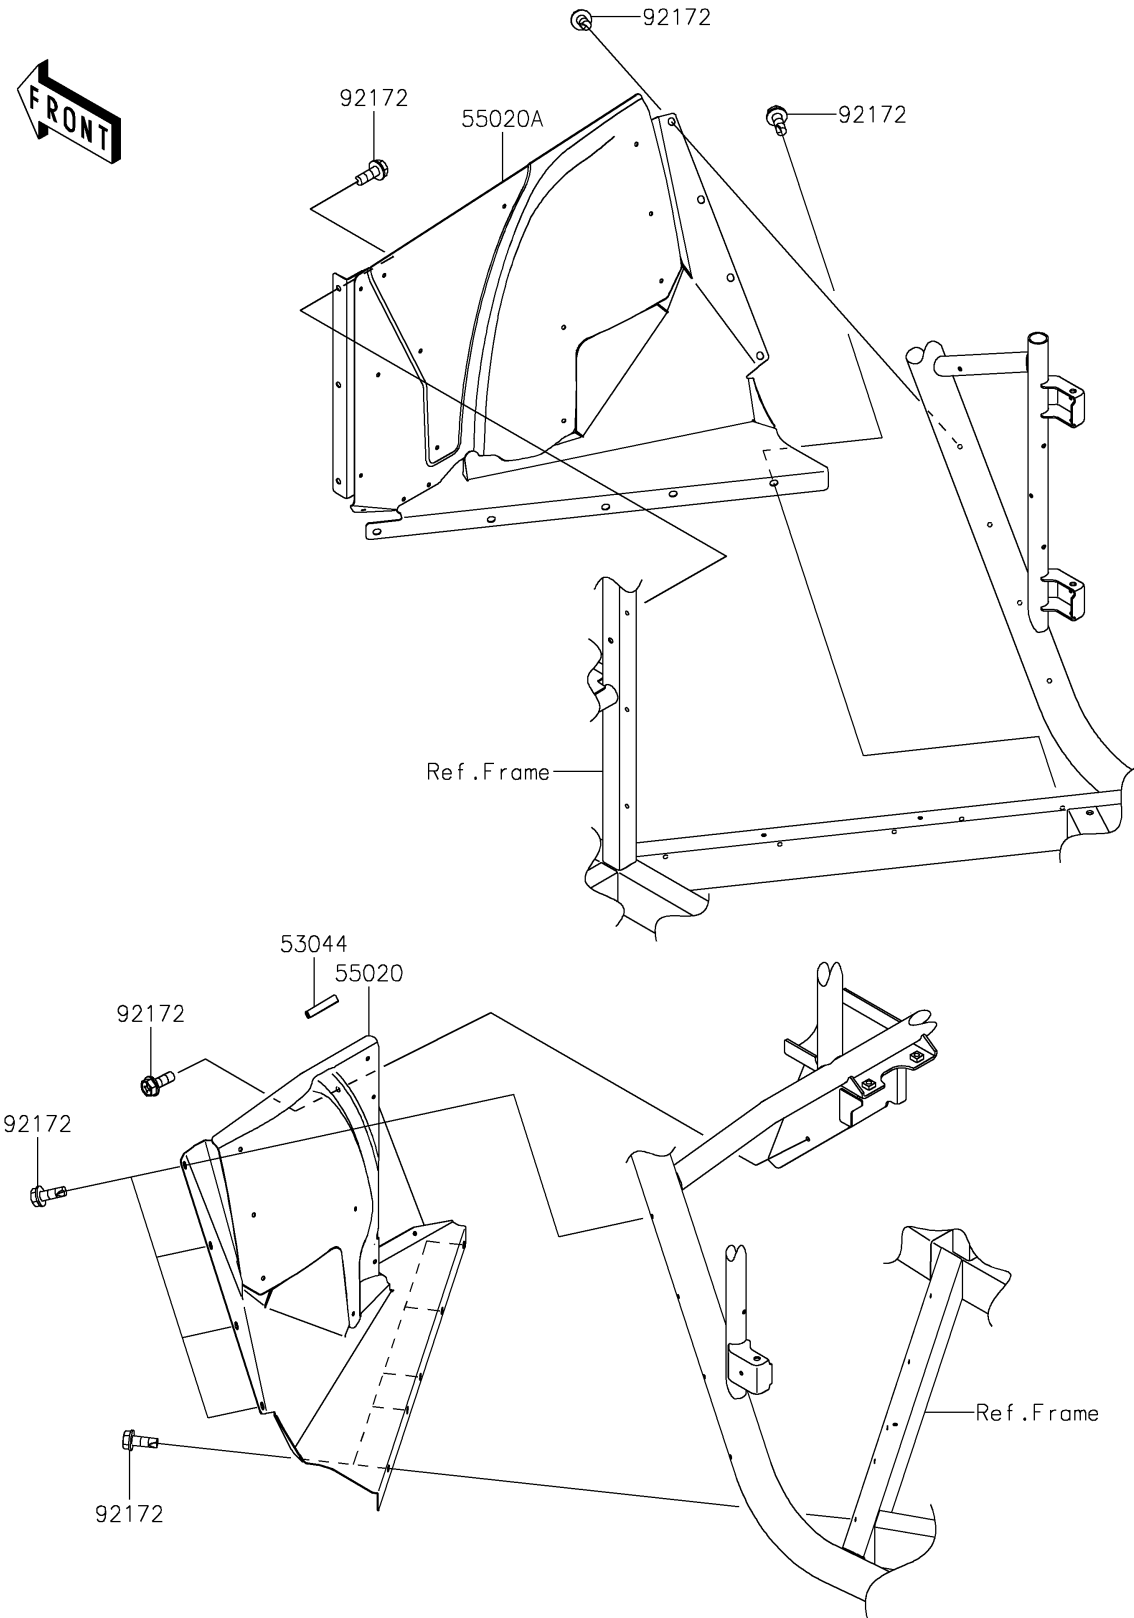

2024 Teryx4™ S LE PARTS DIAGRAM

Guard(s)

F2680

2024 Teryx4™ S LE PARTS LIST

Guard(s)

ITEM NAME	PART NUMBER	QUANTITY
TRIM,L=50 (Ref # 53044)	53044-0699	1
GUARD,1PIECE,LH (Ref # 55020)	55020-2167	1
GUARD,1PIECE,RH (Ref # 55020A)	55020-2168	1
SCREW,TAPPING,6X16 (Ref # 92172)	92172-1388	22