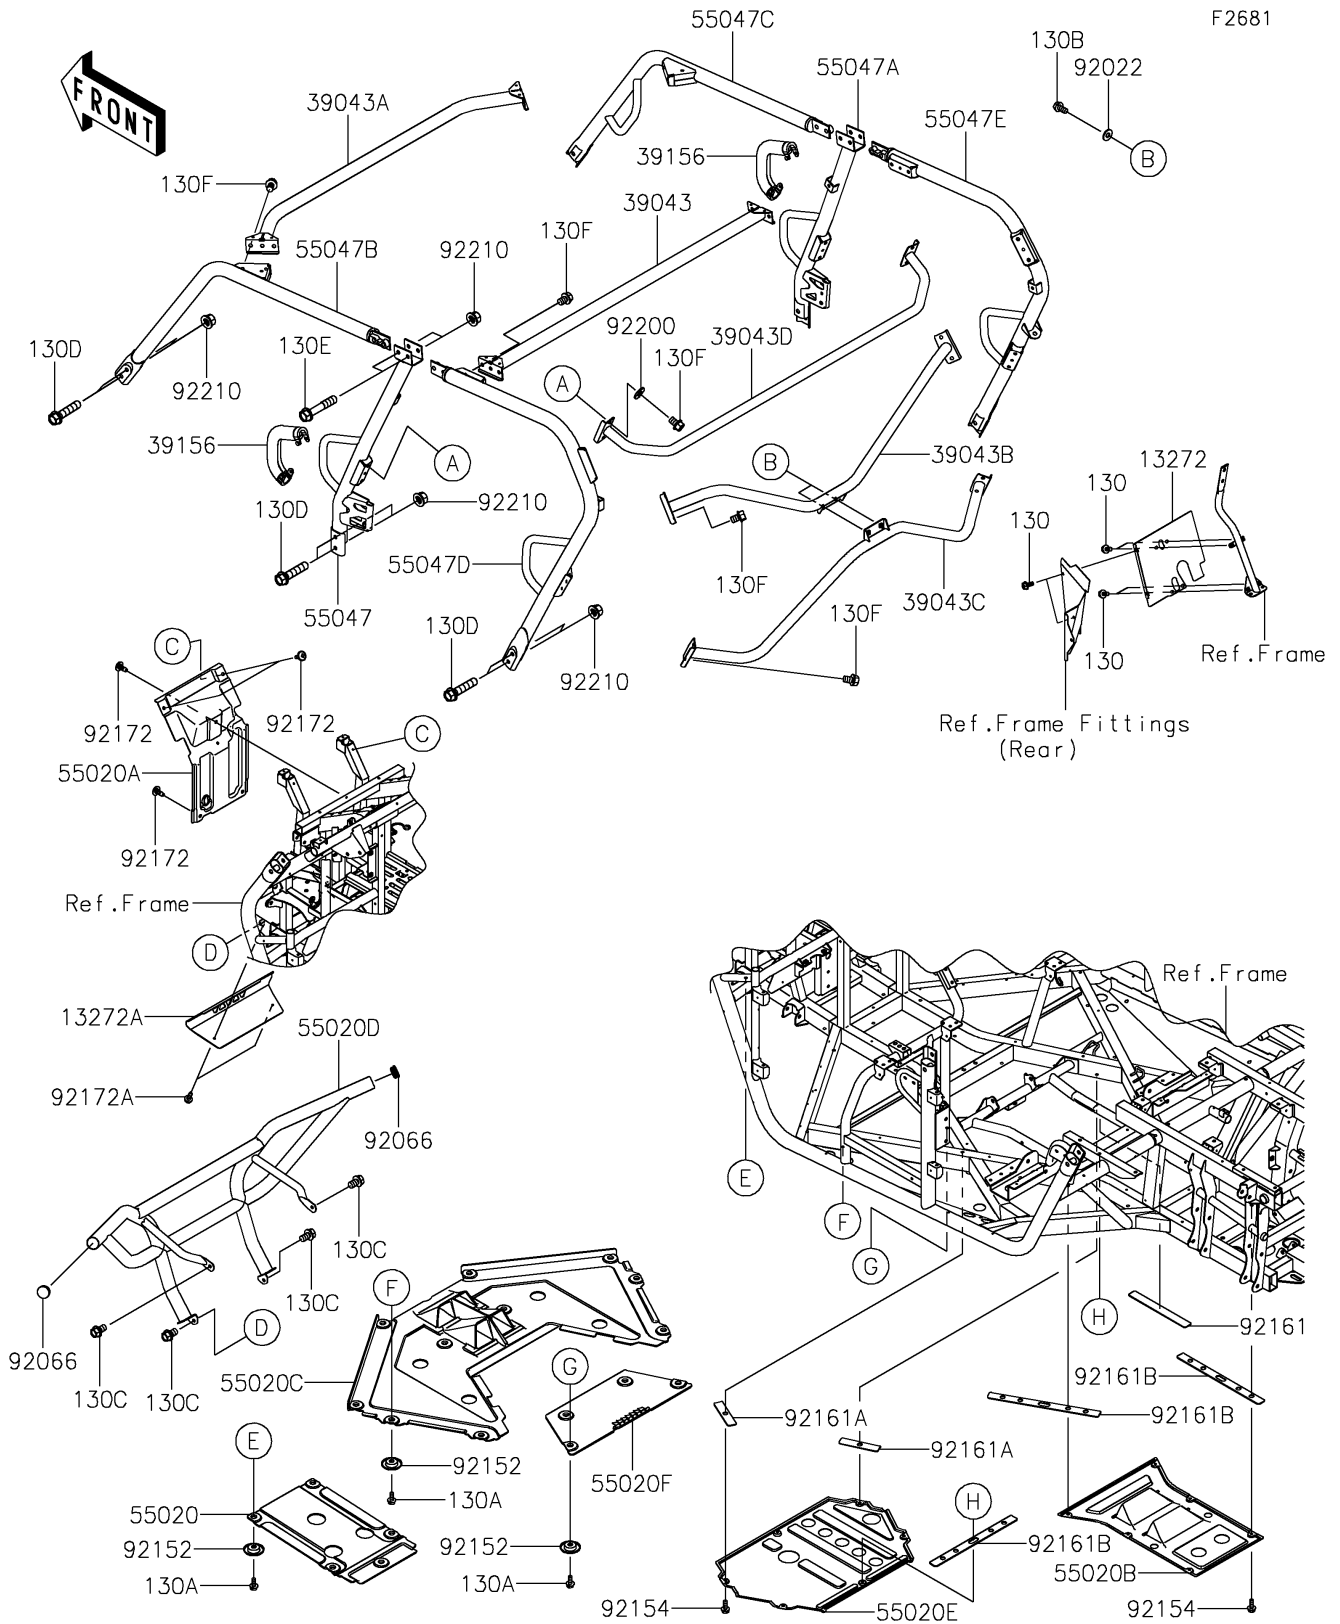

2024 TERYX4™ S LE PARTS DIAGRAM

Guards/Cab Frame

F2681

2024 TERYX4™ S LE PARTS LIST

Guards/Cab Frame

ITEM NAME	PART NUMBER	QUANTITY
PLATE (Ref # 13272)	13272-2064	1
PLATE,FRONT,T.BLACK (Ref # 13272A)	13272-2232-388	1
CROSSMEMBER-COMP,UPP,RR,T.BLK (Ref # 39043)	39043-0009-388	1
CROSSMEMBER-COMP,UPP,FR,T.BLK (Ref # 39043A)	39043-0010-388	1
CROSSMEMBER-COMP,UPP,T.BLACK (Ref # 39043B)	39043-0011-388	1
CROSSMEMBER-COMP,LWR,T.BLACK (Ref # 39043C)	39043-0012-388	1
CROSSMEMBER-COMP,CNT,LWR,T.BLK (Ref # 39043D)	39043-0325-388	1
PAD,SHOULDER (Ref # 39156)	39156-0939	2
GUARD,SKID,FR (Ref # 55020)	55020-0723	1
GUARD,FR FRAME (Ref # 55020A)	55020-0741	1
GUARD,SKID,RR (Ref # 55020B)	55020-0812	1
GUARD,SKID,FR MIDDLE (Ref # 55020C)	55020-0890	1
GUARD,FRONT,T.BLACK (Ref # 55020D)	55020-1859-388	1
GUARD,SKID,CNT (Ref # 55020E)	55020-1884	1
GUARD (Ref # 55020F)	55020-1951	1
BAR-COMP,B-PILLAR,LH,T.BLACK (Ref # 55047)	55047-0357-388	1
BAR-COMP,B-PILLAR,RH,T.BLACK (Ref # 55047A)	55047-0358-388	1
BAR-COMP,A-PILLAR,LH,T.BLACK (Ref # 55047B)	55047-0368-388	1
BAR-COMP,A-PILLAR,RH,T.BLACK (Ref # 55047C)	55047-0369-388	1
BAR-COMP,C-PILLAR,LH,T.BLACK (Ref # 55047D)	55047-0370-388	1
BAR-COMP,C-PILLAR,RH,T.BLACK (Ref # 55047E)	55047-0371-388	1
WASHER,8.5X20X1.6,BLACK (Ref # 92022)	92022-1317	2
PLUG,42MM (Ref # 92066)	92066-0830	2
COLLAR (Ref # 92152)	92152-0784	19
BOLT,FLANGED,6X16 (Ref # 92154)	92154-0887	12
DAMPER,32X270X3 (Ref # 92161)	92161-1597	1
DAMPER,32X140X3 (Ref # 92161A)	92161-1598	2
DAMPER,32X390X3 (Ref # 92161B)	92161-2429	5
SCREW,6X16 (Ref # 92172)	92172-0826	4