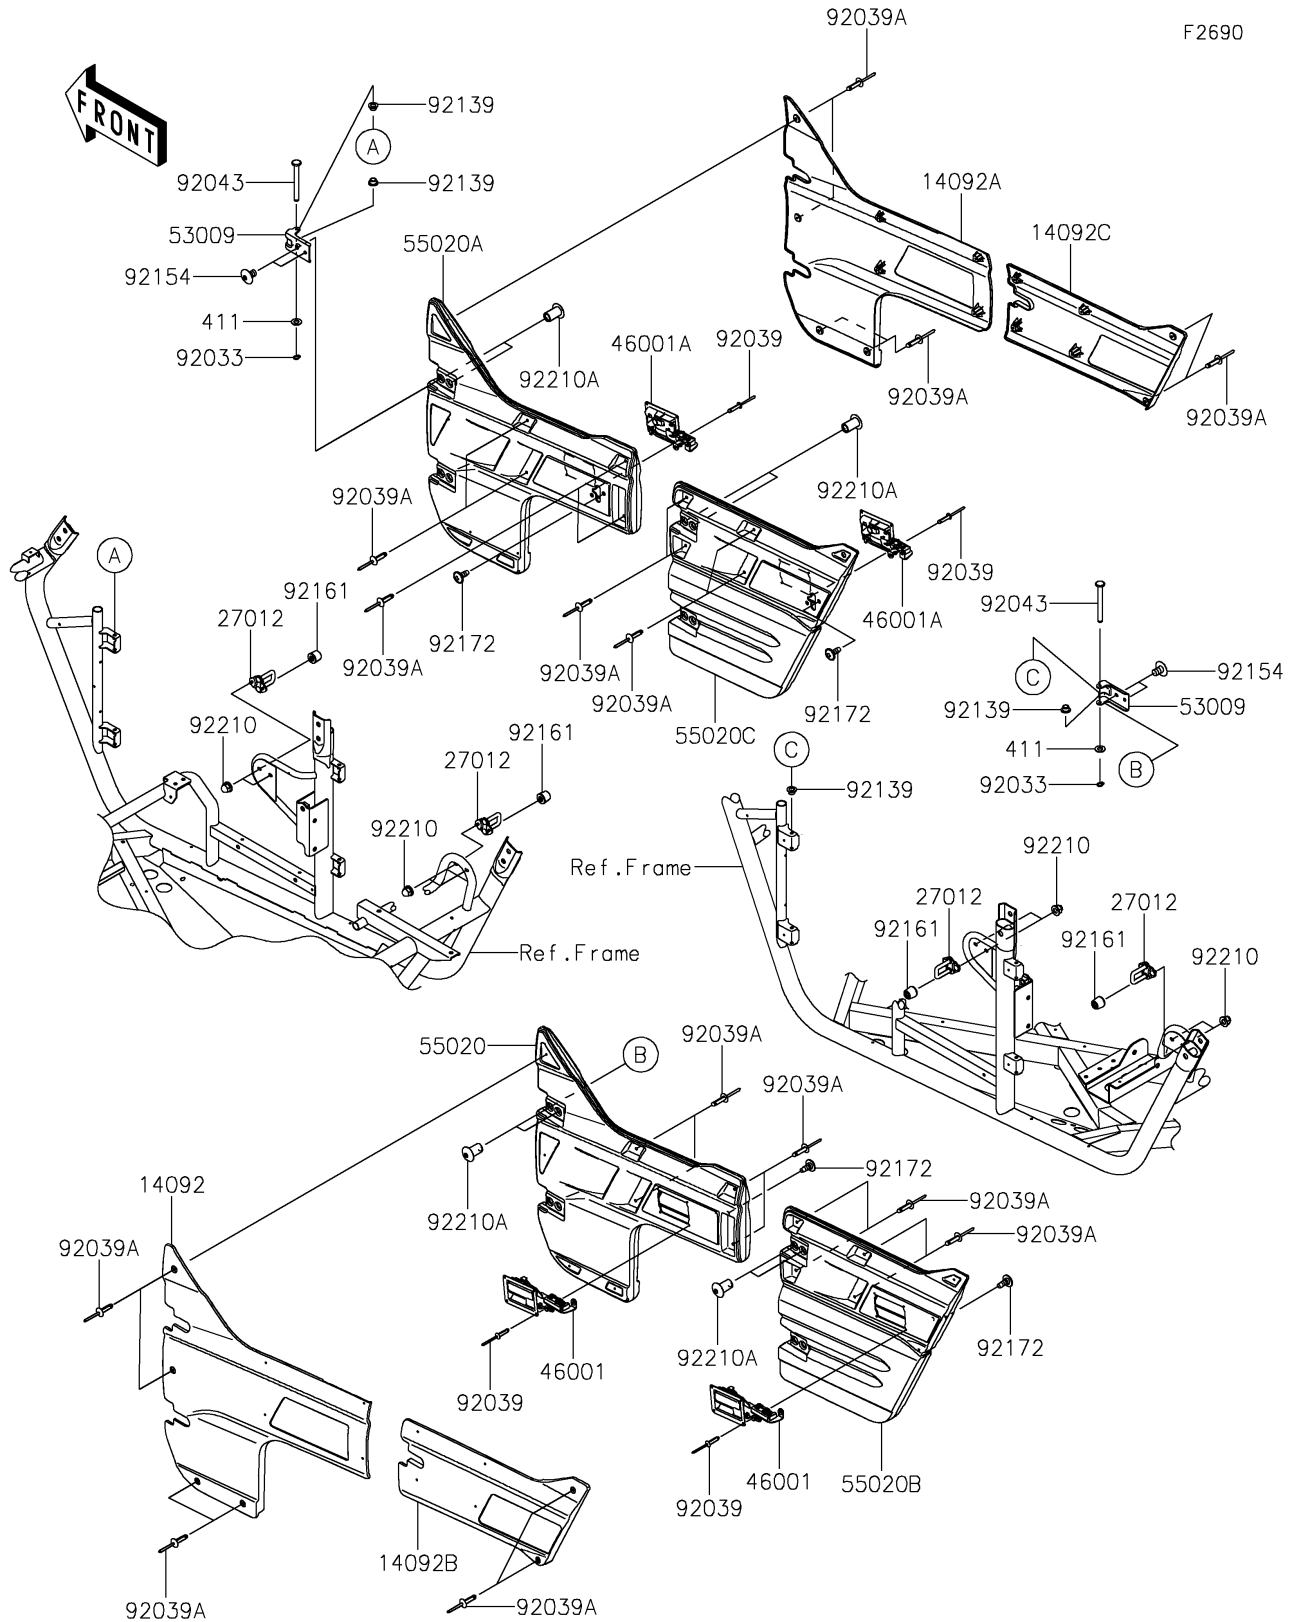

2024 Teryx4™ S LE PARTS DIAGRAM

Door

F2690

2024 Teryx4™ S LE PARTS LIST

Door

ITEM NAME	PART NUMBER	QUANTITY
COVER,SIDE GUARD,FR,LH,S.BLACK (Ref # 14092)	14092-0748-839	1
COVER,SIDE GUARD,FR,RH,S.BLACK (Ref # 14092A)	14092-0749-839	1
COVER,SIDE GUARD,RR,LH,S.BLACK (Ref # 14092B)	14092-0751-839	1
COVER,SIDE GUARD,RR,RH,S.BLACK (Ref # 14092C)	14092-0752-839	1
HOOK (Ref # 27012)	27012-0705	4
HANDLE-ASSY,SIDE GUARD,LH (Ref # 46001)	46001-0556	2
HANDLE-ASSY,SIDE GUARD,RH (Ref # 46001A)	46001-0557	2
HINGE (Ref # 53009)	53009-0303	8
GUARD,SIDE,FR,LH (Ref # 55020)	55020-0737	1
GUARD,SIDE,FR,RH (Ref # 55020A)	55020-0738	1
GUARD,SIDE,RR,LH (Ref # 55020B)	55020-0739	1
GUARD,SIDE,RR,RH (Ref # 55020C)	55020-0740	1
RING-SNAP (Ref # 92033)	92033-0719	8
RIVET,4.0X17.5 (Ref # 92039)	92039-0703	16
RIVET,5X23.3 (Ref # 92039A)	92039-0769	28
PIN,6X56 (Ref # 92043)	92043-0743	8
BUSHING,6X8X6 (Ref # 92139)	92139-0709	16
BOLT,TORX,8X13 (Ref # 92154)	92154-1911	16
DAMPER,9X28X24.3 (Ref # 92161)	92161-1456	4
SCREW,6X16 (Ref # 92172)	92172-0711	8
NUT,CAP,6MM (Ref # 92210)	92210-0003	8
NUT,TORX,8MM (Ref # 92210A)	92210-1442	16
WASHER-PLAIN,6MM (Ref # 411)	411AB0600	8