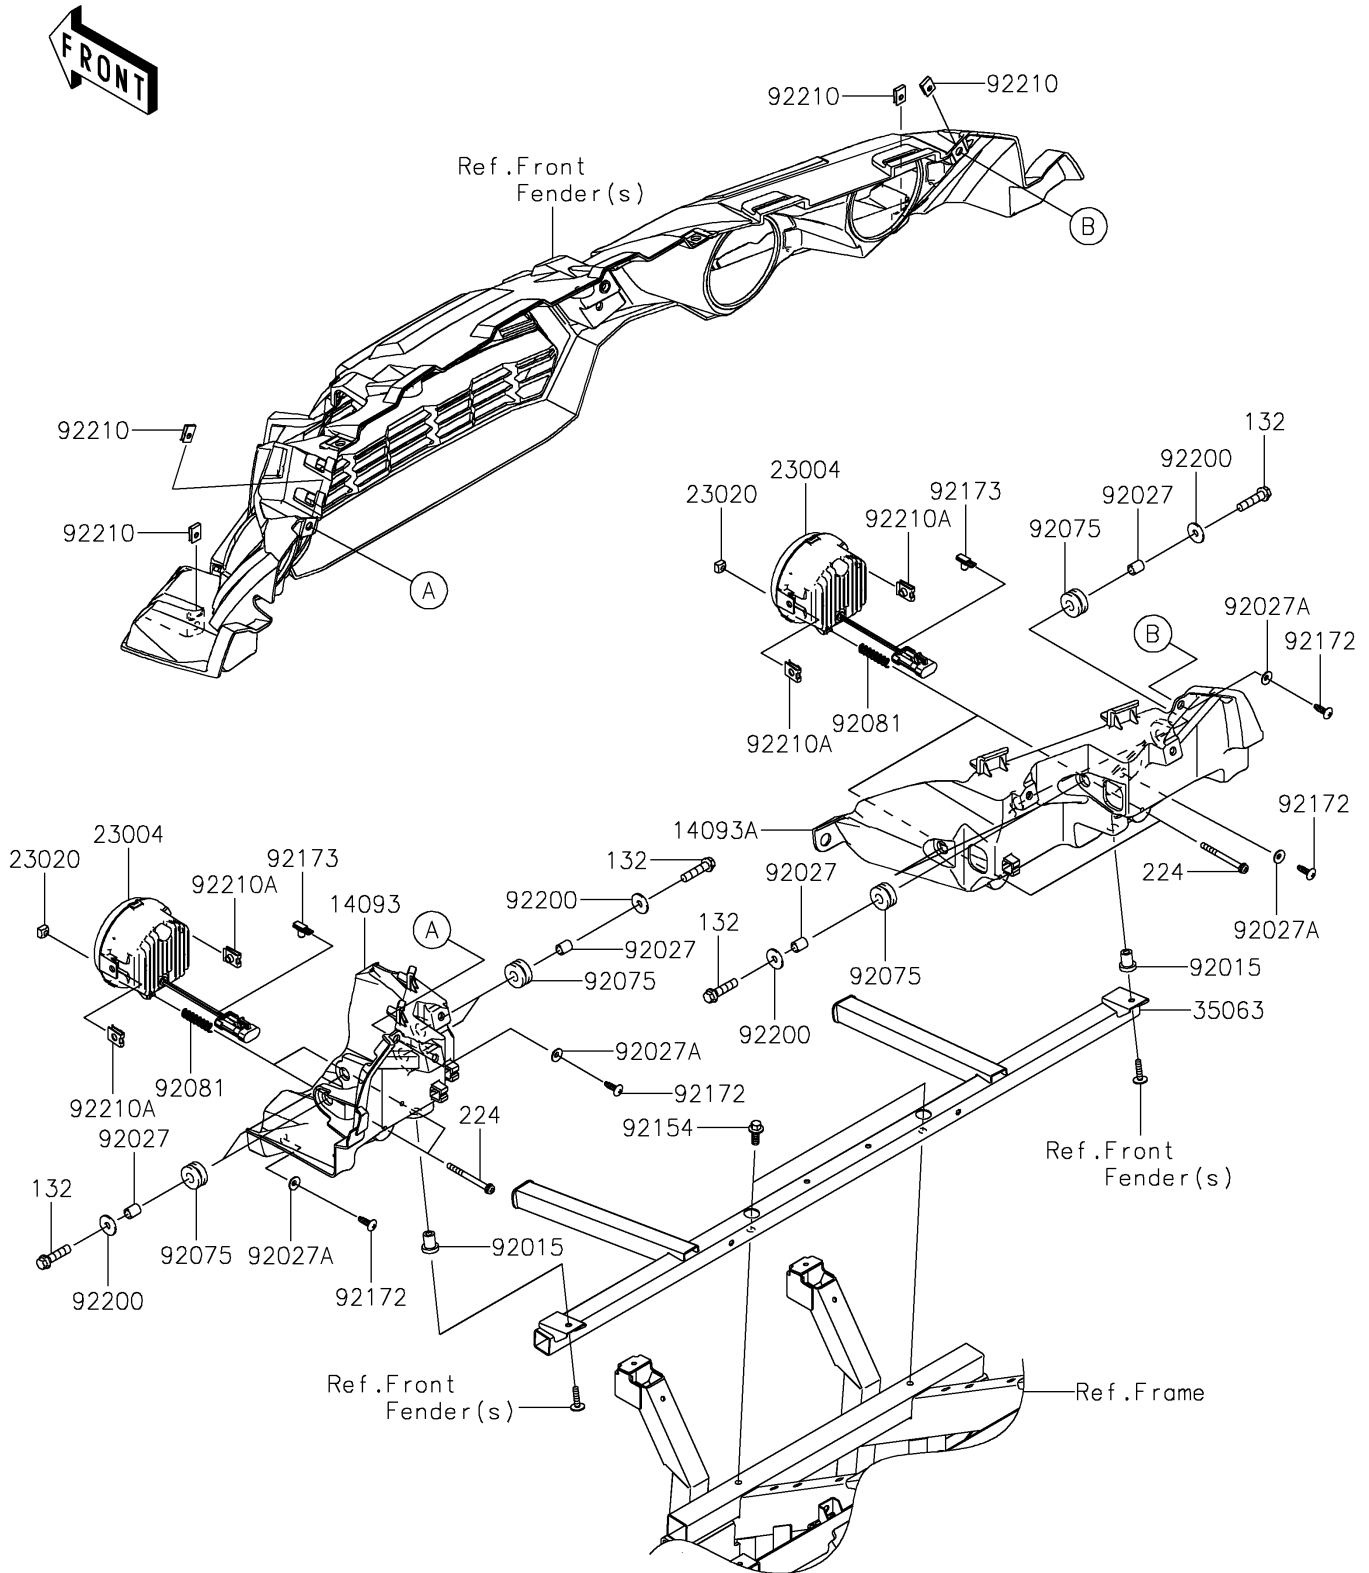

2024 Teryx4™ S LE PARTS DIAGRAM

Headlight(s)

F2710

2024 Teryx4™ S LE PARTS LIST

Headlight(s)

ITEM NAME	PART NUMBER	QUANTITY
COVER,HEADLIGHT,LH (Ref # 14093)	14093-0207	1
COVER,HEADLIGHT,RH (Ref # 14093A)	14093-0208	1
LAMP-HEAD (Ref # 23004)	23004-0370	4
NUT,4MM,FOCUS ADJUST (Ref # 23020)	23020-018	4
STAY,HEADLAMP (Ref # 35063)	35063-1405	1
NUT,RUBBER,6MM (Ref # 92015)	92015-1692	2
COLLAR,6.8X10X12 (Ref # 92027)	92027-162	8
COLLAR (Ref # 92027A)	92027-4020	4
DAMPER,10X24X12 (Ref # 92075)	92075-1690	8
SPRING,FOCUS ADJUST (Ref # 92081)	92081-1896	4
BOLT,FLANGED,8X20 (Ref # 92154)	92154-1226	2
SCREW,TAPPING,6X20 (Ref # 92172)	92172-0883	4
CLAMP (Ref # 92173)	92173-1491	4
WASHER,6.5X20X1.6 (Ref # 92200)	92200-0283	8
NUT,LEAF SPRING,6MM (Ref # 92210)	92210-0624	4
NUT (Ref # 92210A)	92210-1125	8
BOLT-FLANGED-SMALL,6X25 (Ref # 132)	132BA0625	8
SCREW-PAN-WP-CROS,4X45 (Ref # 224)	224AA0445	4