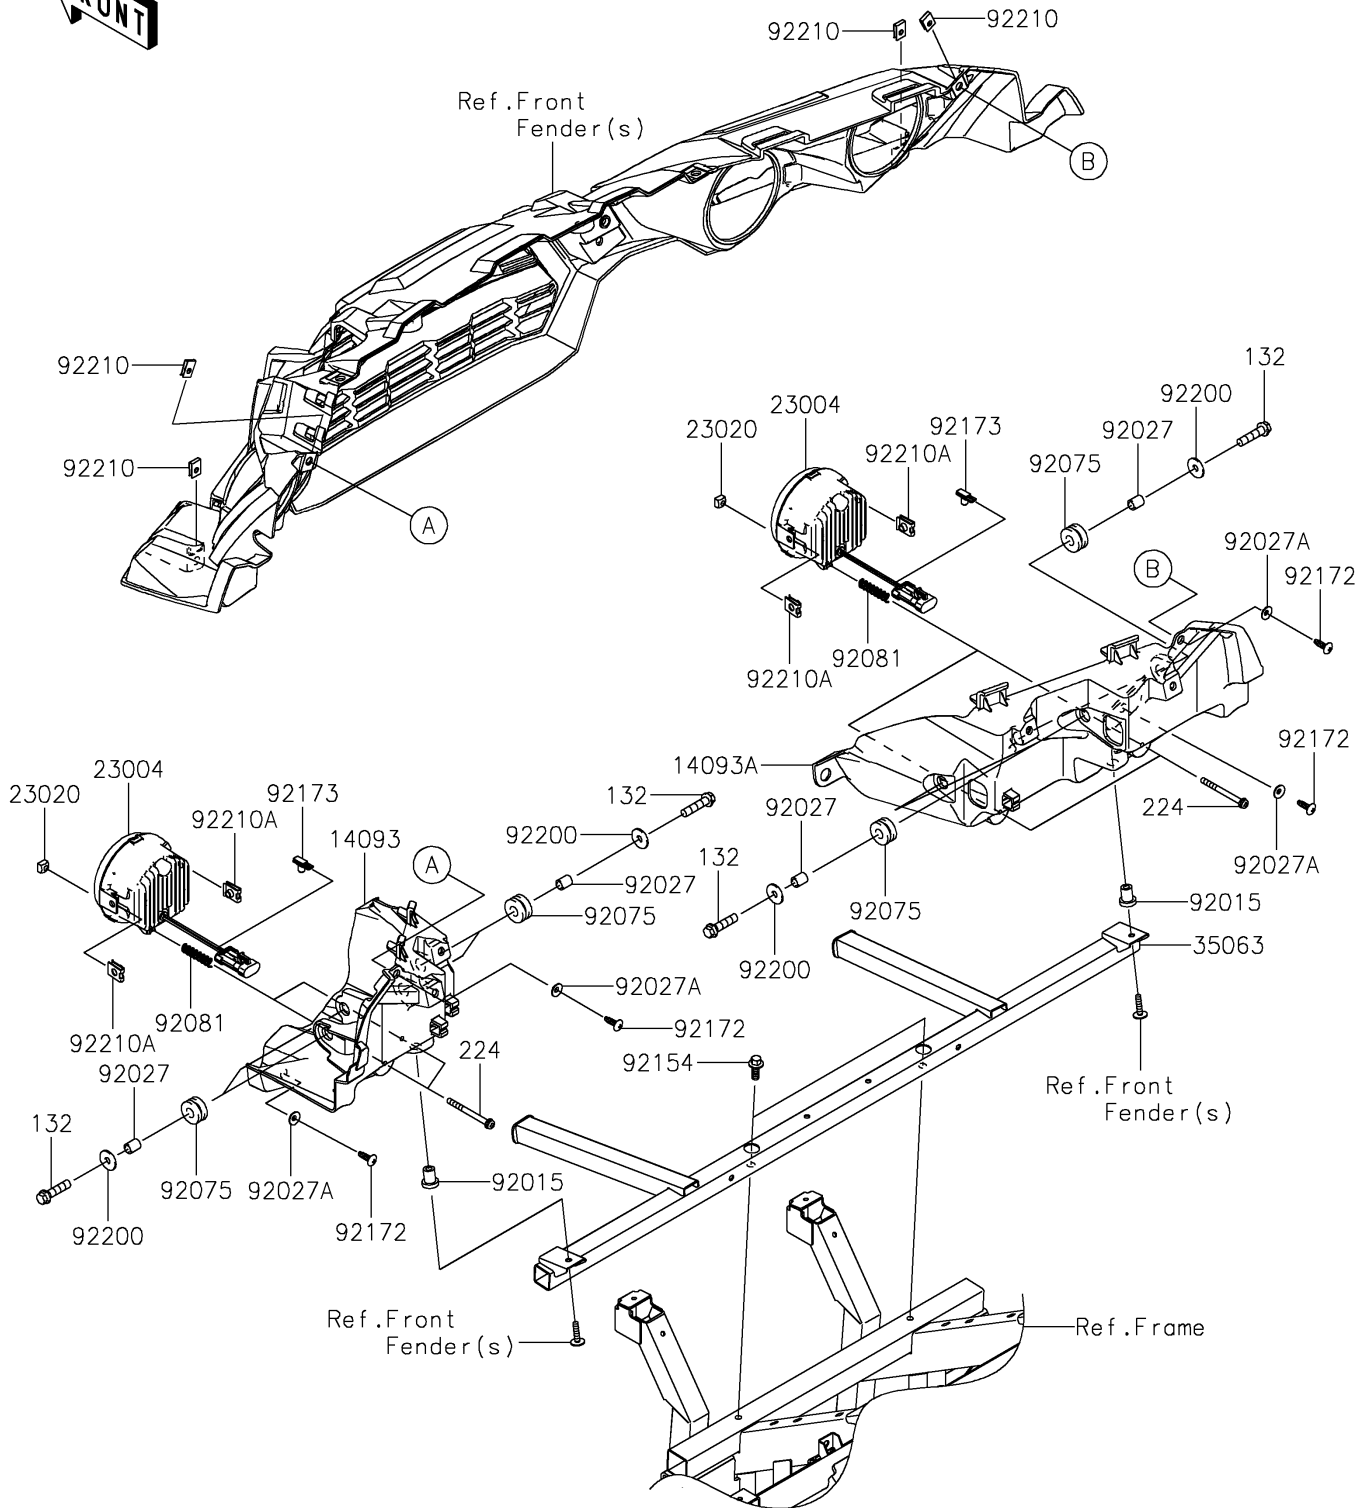

2024 TERYX4™ S LE PARTS DIAGRAM

Headlight(s)

F2710

2024 TERYX4™ S LE PARTS LIST

Headlight(s)

ITEM NAME	PART NUMBER	QUANTITY
COVER,HEADLIGHT,LH (Ref # 14093)	14093-0207	1
COVER,HEADLIGHT,RH (Ref # 14093A)	14093-0208	1
LAMP-HEAD (Ref # 23004)	23004-0370	4
NUT,4MM,FOCUS ADJUST (Ref # 23020)	23020-018	4
STAY,HEADLAMP (Ref # 35063)	35063-1405	1
NUT,RUBBER,6MM (Ref # 92015)	92015-1692	2
COLLAR,6.8X10X12 (Ref # 92027)	92027-162	8
COLLAR (Ref # 92027A)	92027-4020	4
DAMPER,10X24X12 (Ref # 92075)	92075-1690	8
SPRING,FOCUS ADJUST (Ref # 92081)	92081-1896	4
BOLT,FLANGED,8X20 (Ref # 92154)	92154-1226	2
SCREW,TAPPING,6X20 (Ref # 92172)	92172-0883	4
CLAMP (Ref # 92173)	92173-1491	4
WASHER,6.5X20X1.6 (Ref # 92200)	92200-0283	8
NUT,LEAF SPRING,6MM (Ref # 92210)	92210-0624	4
NUT (Ref # 92210A)	92210-1125	8
BOLT-FLANGED-SMALL,6X25 (Ref # 132)	132BA0625	8
SCREW-PAN-WP-CROS,4X45 (Ref # 224)	224AA0445	4