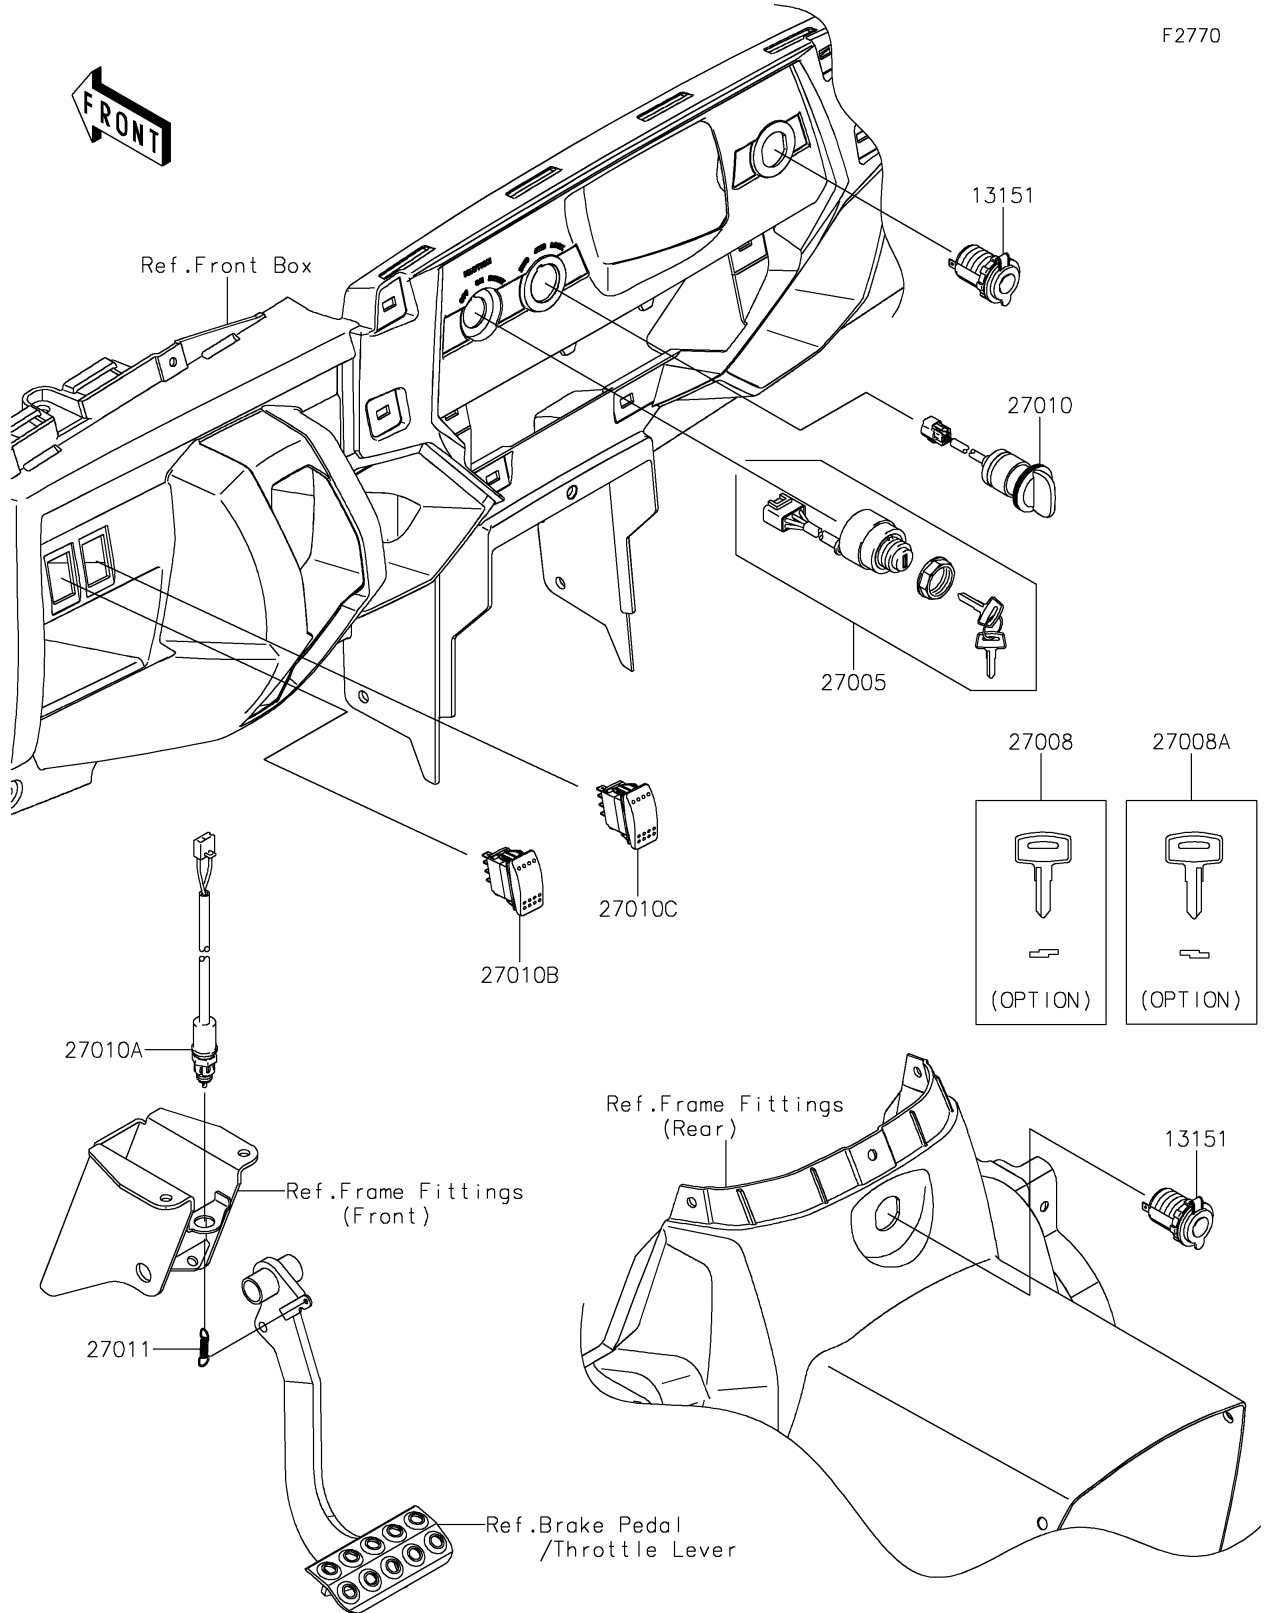

2024 Teryx4™ S LE PARTS DIAGRAM

Ignition Switch

F2770

2024 Teryx4™ S LE PARTS LIST

Ignition Switch

ITEM NAME	PART NUMBER	QUANTITY
SWITCH-COMP,OUTLET,12V (Ref # 13151)	13151-0556	2
SWITCH-ASSY-IGNITION (Ref # 27005)	27005-0036	1
KEY-LOCK,BLANK (Ref # 27008)	27008-1153	1
KEY-LOCK,BLANK (Ref # 27008A)	27008-1157	1
SWITCH (Ref # 27010)	27010-0706	1
SWITCH,BRAKE (Ref # 27010A)	27010-0724	1
SWITCH,OUTER (Ref # 27010B)	27010-0806	1
SWITCH,INNER (Ref # 27010C)	27010-0807	1
SPRING,BRAKE LAMP SWITCH (Ref # 27011)	27011-006	1