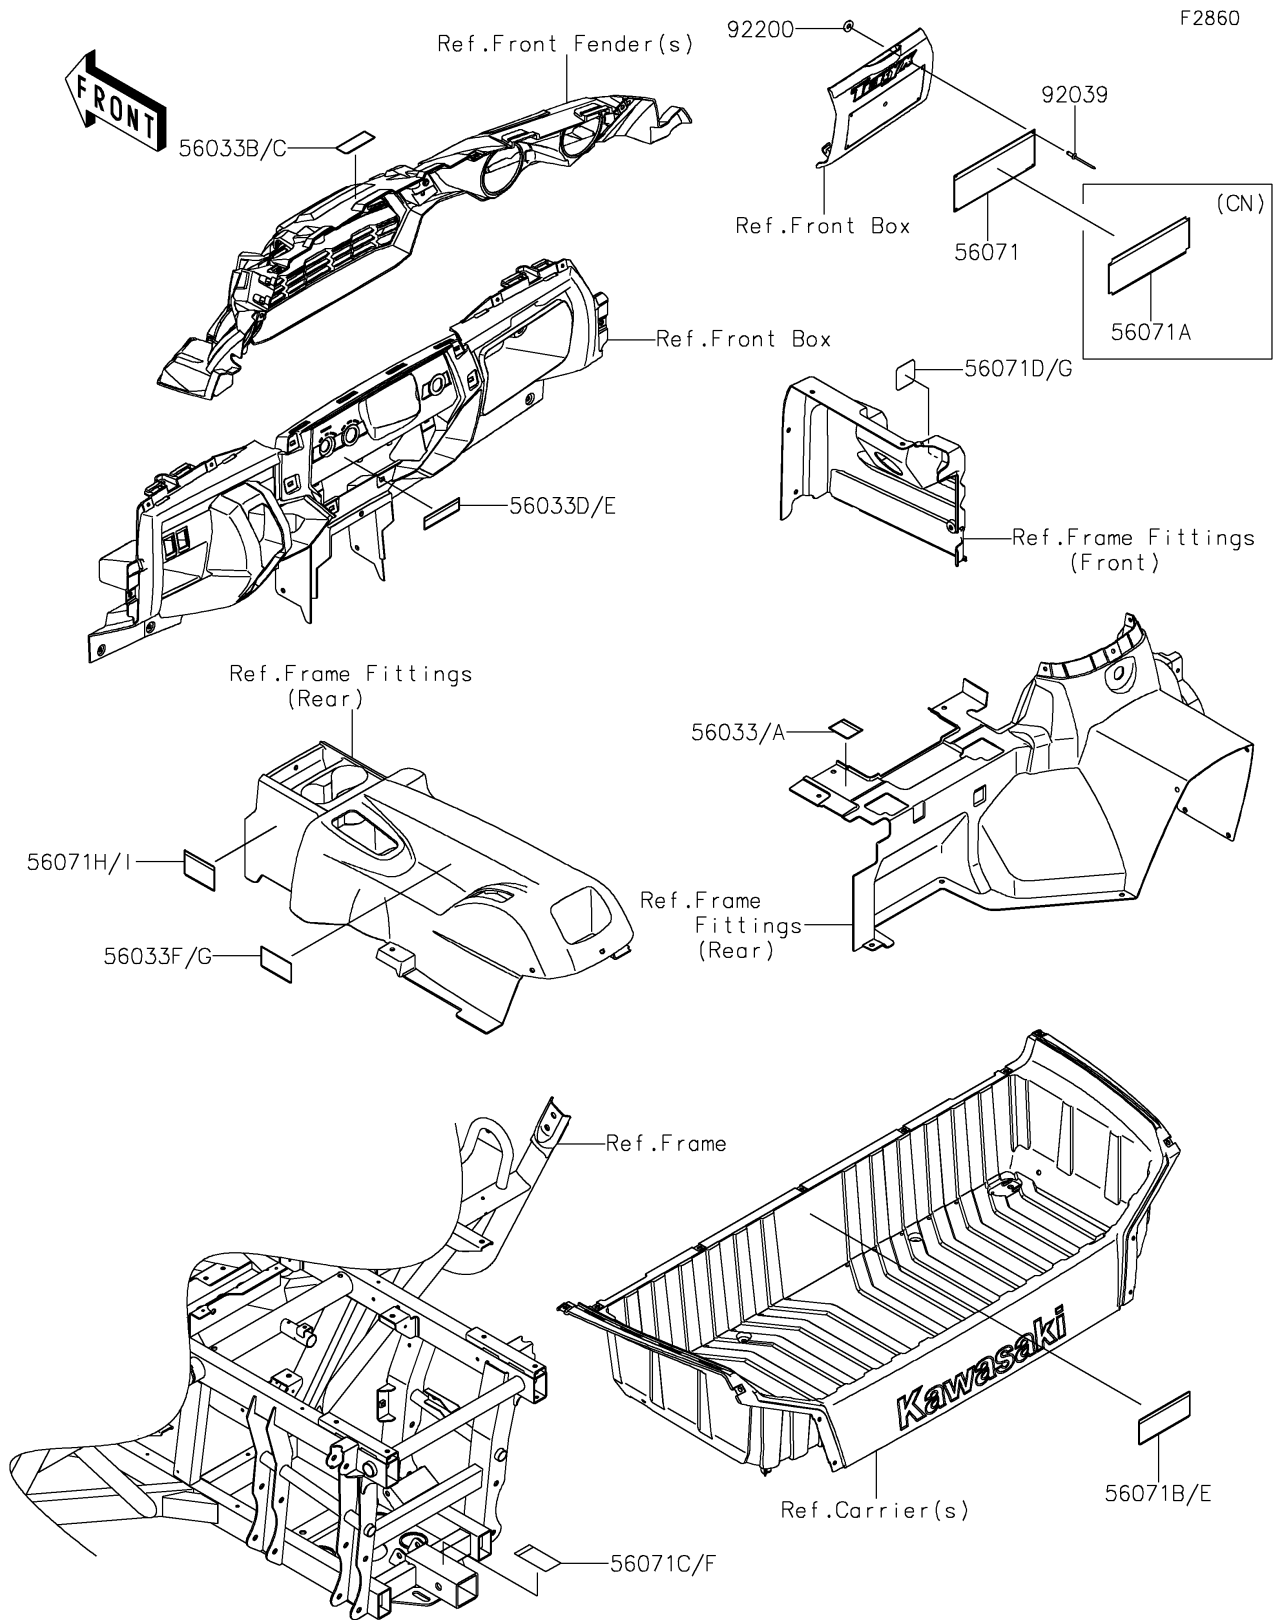

2024 TERYX4™ S LE PARTS DIAGRAM

Labels

2024 TERYX4™ S LE PARTS LIST

Labels

ITEM NAME	PART NUMBER	QUANTITY
LABEL-MANUAL,OIL MAINTENANCE (Ref # 56033)	56033-0372	1
LABEL-MANUAL,OIL MAINTENANCE (Ref # 56033A)	56033-0373	1
LABEL-MANUAL,AIR CLEANER (Ref # 56033B)	56033-0724	1
LABEL-MANUAL,AIR CLEANER (Ref # 56033C)	56033-0731	1
LABEL-MANUAL,SHIFT NOTICE (Ref # 56033D)	56033-0822	1
LABEL-MANUAL,SHIFT NOTICE (Ref # 56033E)	56033-0826	1
LABEL-MANUAL,DRIVE BELT (Ref # 56033F)	56033-0996	1
LABEL-MANUAL,DRIVE BELT (Ref # 56033G)	56033-1000	1
LABEL-WARNING (Ref # 56071)	56071-0500	1
LABEL-WARNING,GENERAL (Ref # 56071A)	56071-0501	1
LABEL-WARNING,CARGO (Ref # 56071B)	56071-0584	1
LABEL-WARNING,TRAILER HITCH (Ref # 56071C)	56071-0586	1
LABEL-WARNING,GASOLINE (Ref # 56071D)	56071-0588	1
LABEL-WARNING,CARGO (Ref # 56071E)	56071-0589	1
LABEL-WARNING,TRAILER HITCH (Ref # 56071F)	56071-0591	1
LABEL-WARNING,GASOLINE (Ref # 56071G)	56071-0593	1
LABEL-WARNING,TIRE (Ref # 56071H)	56071-1039	1
LABEL-WARNING,TIRE (Ref # 56071I)	56071-1040	1
RIVET,3.2X8 (Ref # 92039)	92039-3763	4
WASHER,3.5X8X1 (Ref # 92200)	92200-1251	4