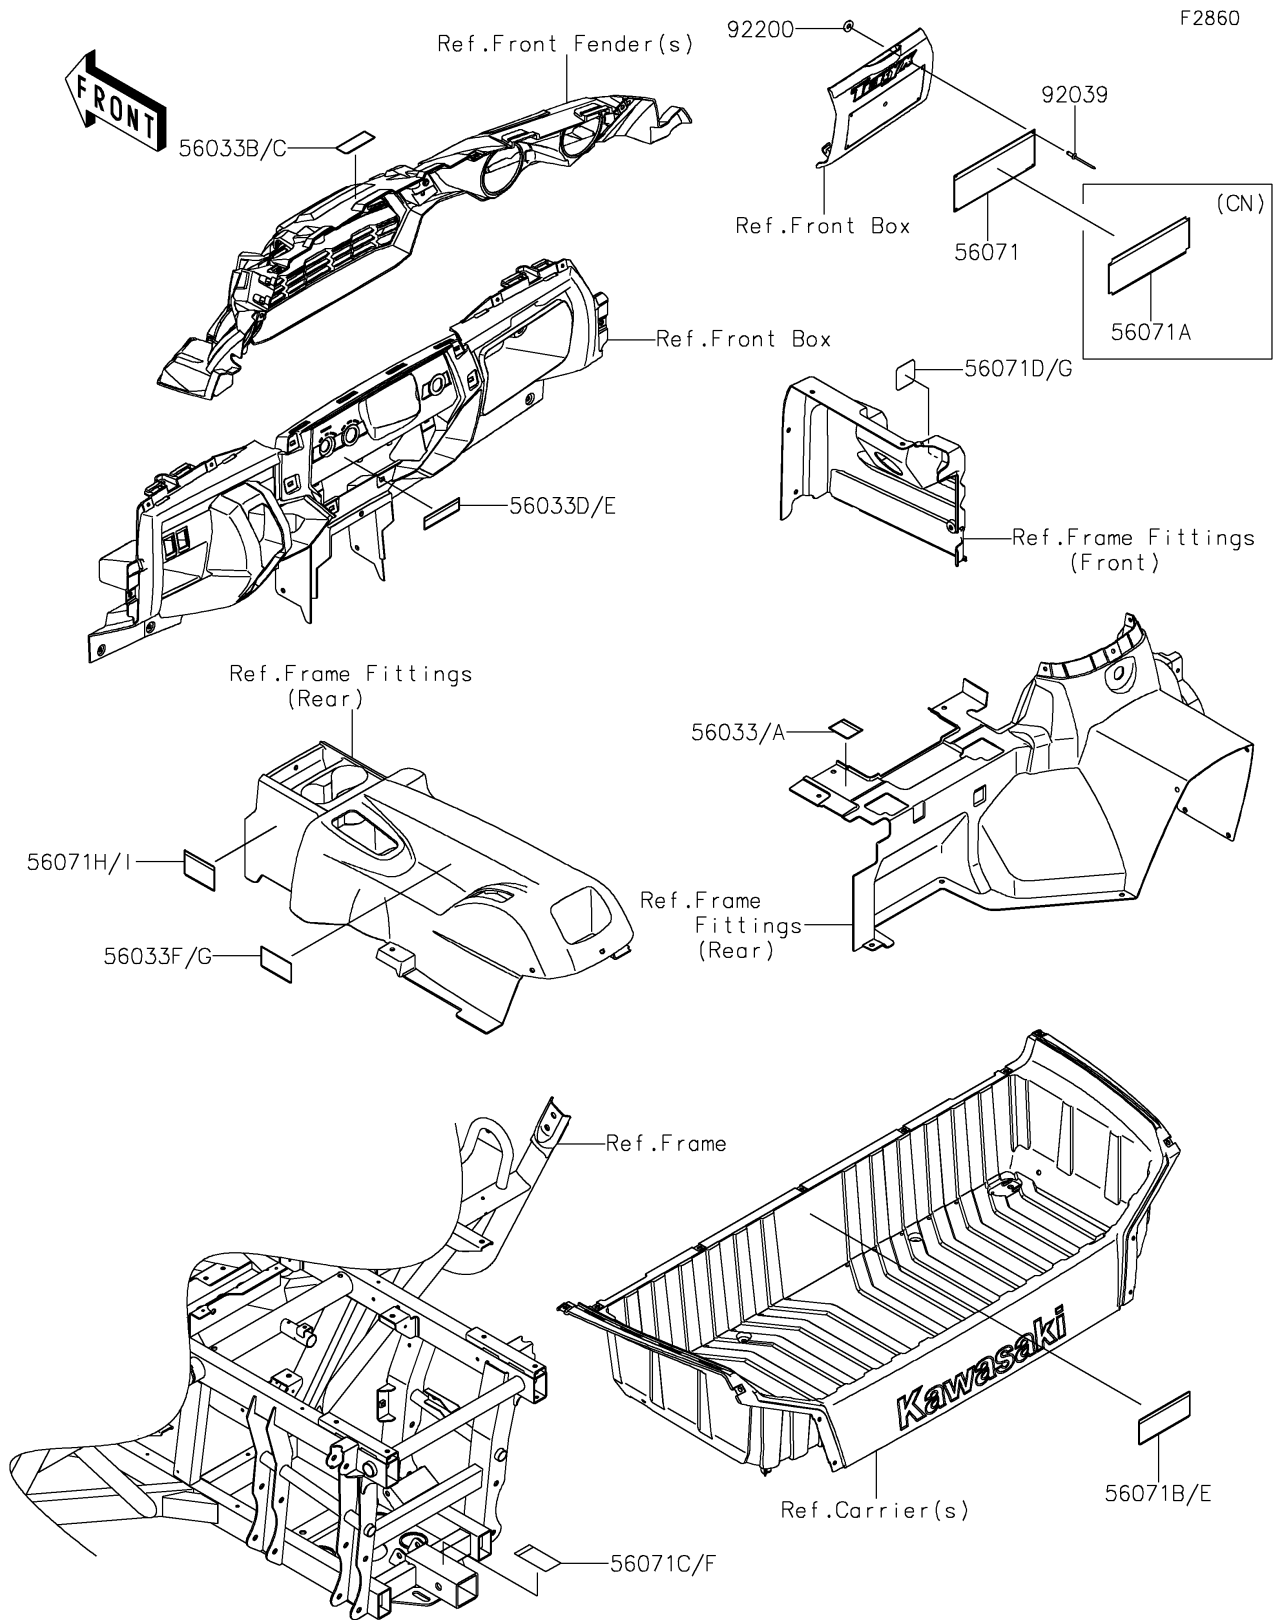

2024 Teryx4™ S LE PARTS DIAGRAM

Labels

2024 Teryx4™ S LE PARTS LIST

Labels

| ITEM NAME | PART NUMBER | QUANTITY |
|---|-------------|----------|
| LABEL-MANUAL,OIL MAINTENANCE (Ref # 56033) | 56033-0372 | 1 |
| LABEL-MANUAL,OIL MAINTENANCE (Ref # 56033A) | 56033-0373 | 1 |
| LABEL-MANUAL,AIR CLEANER (Ref # 56033B) | 56033-0724 | 1 |
| LABEL-MANUAL,AIR CLEANER (Ref # 56033C) | 56033-0731 | 1 |
| LABEL-MANUAL,SHIFT NOTICE (Ref # 56033D) | 56033-0822 | 1 |
| LABEL-MANUAL,SHIFT NOTICE (Ref # 56033E) | 56033-0826 | 1 |
| LABEL-MANUAL,DRIVE BELT (Ref # 56033F) | 56033-0996 | 1 |
| LABEL-MANUAL,DRIVE BELT (Ref # 56033G) | 56033-1000 | 1 |
| LABEL-WARNING (Ref # 56071) | 56071-0500 | 1 |
| LABEL-WARNING,GENERAL (Ref # 56071A) | 56071-0501 | 1 |
| LABEL-WARNING,CARGO (Ref # 56071B) | 56071-0584 | 1 |
| LABEL-WARNING,TRAILER HITCH (Ref # 56071C) | 56071-0586 | 1 |
| LABEL-WARNING,GASOLINE (Ref # 56071D) | 56071-0588 | 1 |
| LABEL-WARNING,CARGO (Ref # 56071E) | 56071-0589 | 1 |
| LABEL-WARNING,TRAILER HITCH (Ref # 56071F) | 56071-0591 | 1 |
| LABEL-WARNING,GASOLINE (Ref # 56071G) | 56071-0593 | 1 |
| LABEL-WARNING,TIRE (Ref # 56071H) | 56071-1039 | 1 |
| LABEL-WARNING,TIRE (Ref # 56071I) | 56071-1040 | 1 |
| RIVET,3.2X8 (Ref # 92039) | 92039-3763 | 4 |
| WASHER,3.5X8X1 (Ref # 92200) | 92200-1251 | 4 |