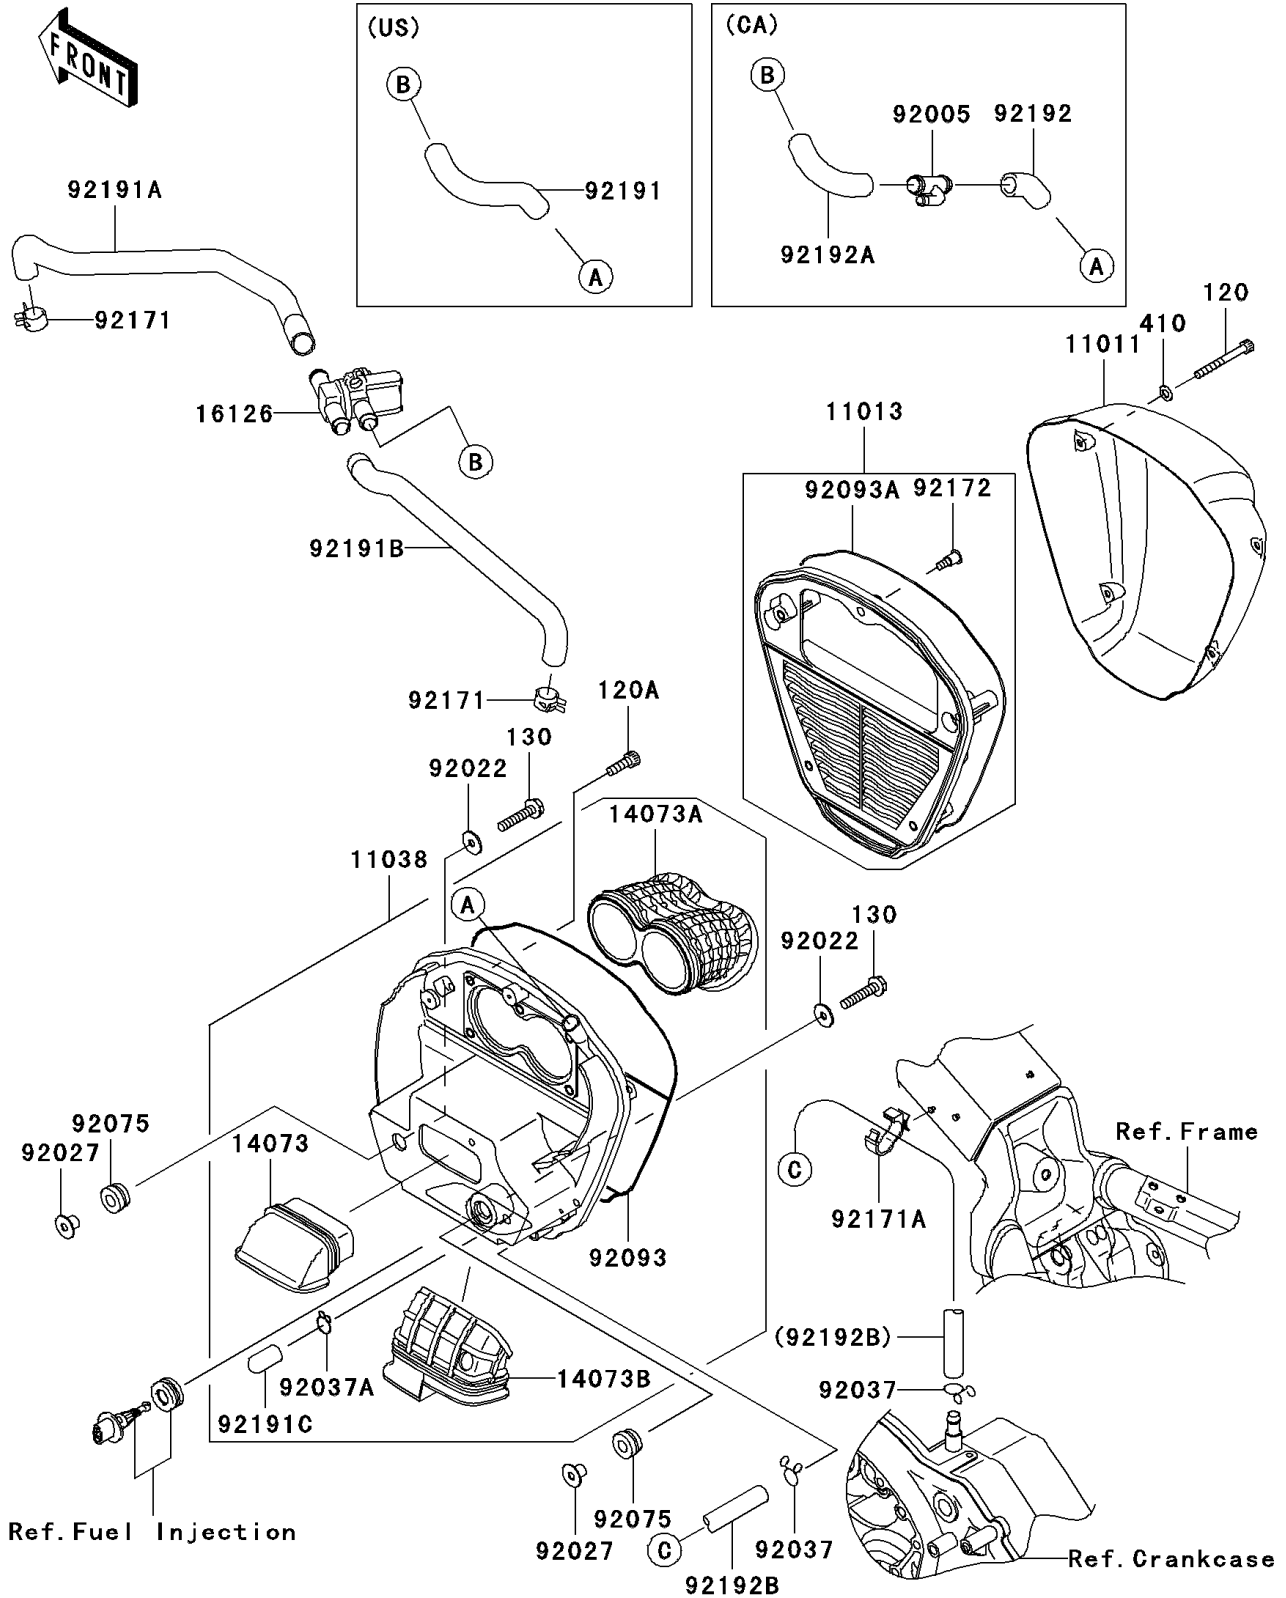

2006 Vulcan 2000 Classic PARTS DIAGRAM

Air Cleaner

E1130

2006 Vulcan 2000 Classic PARTS LIST

Air Cleaner

ITEM NAME	PART NUMBER	QUANTITY
BOLT-SOCKET,5X45 (Ref # 120)	120R0545	4
BOLT-SOCKET,6X18 (Ref # 120A)	120W0618	5
BOLT-FLANGED,6X30 (Ref # 130)	130H0630	2
W-PLAIN-S,5MM (Ref # 410)	410S0500	4
CASE-AIR FILTER (Ref # 11011)	11011-0066	1
ELEMENT-AIR FILTER (Ref # 11013)	11013-0002	1
CASE-ASSY-AIR FILTER (Ref # 11038)	11038-0003	1
DUCT,INTAKE (Ref # 14073)	14073-0007	1
DUCT,THROTTLE (Ref # 14073A)	14073-0008	1
DUCT,INTAKE (Ref # 14073B)	14073-0047	1
VALVE,AIR SWITING (Ref # 16126)	16126-1437	1
WASHER,6.5X20X1.6 (Ref # 92022)	92022-1557	2
COLLAR,L=12 (Ref # 92027)	92027-1062	2
CLAMP (Ref # 92037)	92037-1468	2
CLAMP,14.5MM (Ref # 92037A)	92037-1900	1
DAMPER,RUBBER (Ref # 92075)	92075-1123	2
SEAL (Ref # 92093)	92093-0004	1
SEAL (Ref # 92093A)	92093-0005	1
CLAMP (Ref # 92171)	92171-0332	2
CLAMP,DIA=15 (Ref # 92171A)	92171-1424	1
SCREW,5X16.5 (Ref # 92172)	92172-0091	1
TUBE,ACV-FR HEAD (Ref # 92191A)	92191-0012	1
TUBE,ACV-RR HEAD (Ref # 92191B)	92191-0013	1
TUBE (Ref # 92191C)	92191-1704	1
TUBE,9X15X800 (Ref # 92192B)	92192-0135	1
FITTING (Ref # 92005)	92005-0006	1
TUBE,AIR CLEANER-ACV (Ref # 92191)	92191-0011	1
TUBE,AIR CLEANER-FITTING (Ref # 92192)	92192-0016	1
TUBE,FITTING-ACV (Ref # 92192A)	92192-0017	1