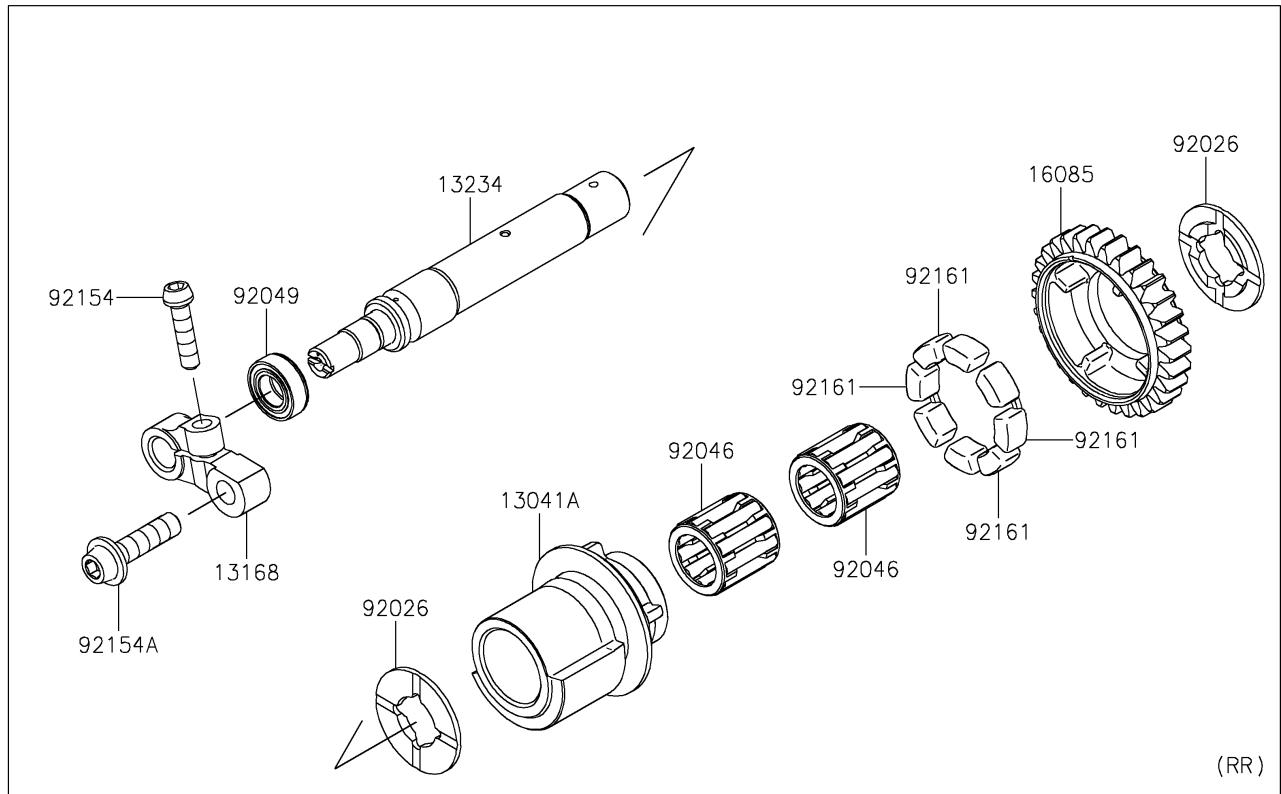

# 2022 NINJA H2® PARTS DIAGRAM

Balancer

E1323

### Balancer

ITEM NAME	PART NUMBER	QUANTITY
BALANCER,FR (Ref # 13041)	13041-0043	1
BALANCER,RR (Ref # 13041A)	13041-0045	1
LEVER,BACKLASH ADJUSTMENT (Ref # 13168)	13168-0831	2
SHAFT-COMP (Ref # 13234)	13234-0050	1
SHAFT-COMP (Ref # 13234A)	13234-0595	1
GEAR,30T (Ref # 16085)	16085-0621	2
SPACER (Ref # 92026)	92026-0730	4
BEARING-NEEDLE (Ref # 92046)	92046-1266	4
SEAL-OIL (Ref # 92049)	92049-0720	2
BOLT,SOCKET,6X25 (Ref # 92154)	92154-1457	2
BOLT,SOCKET,8X30 (Ref # 92154A)	92154-1679	2
DAMPER (Ref # 92161)	92161-1055	8