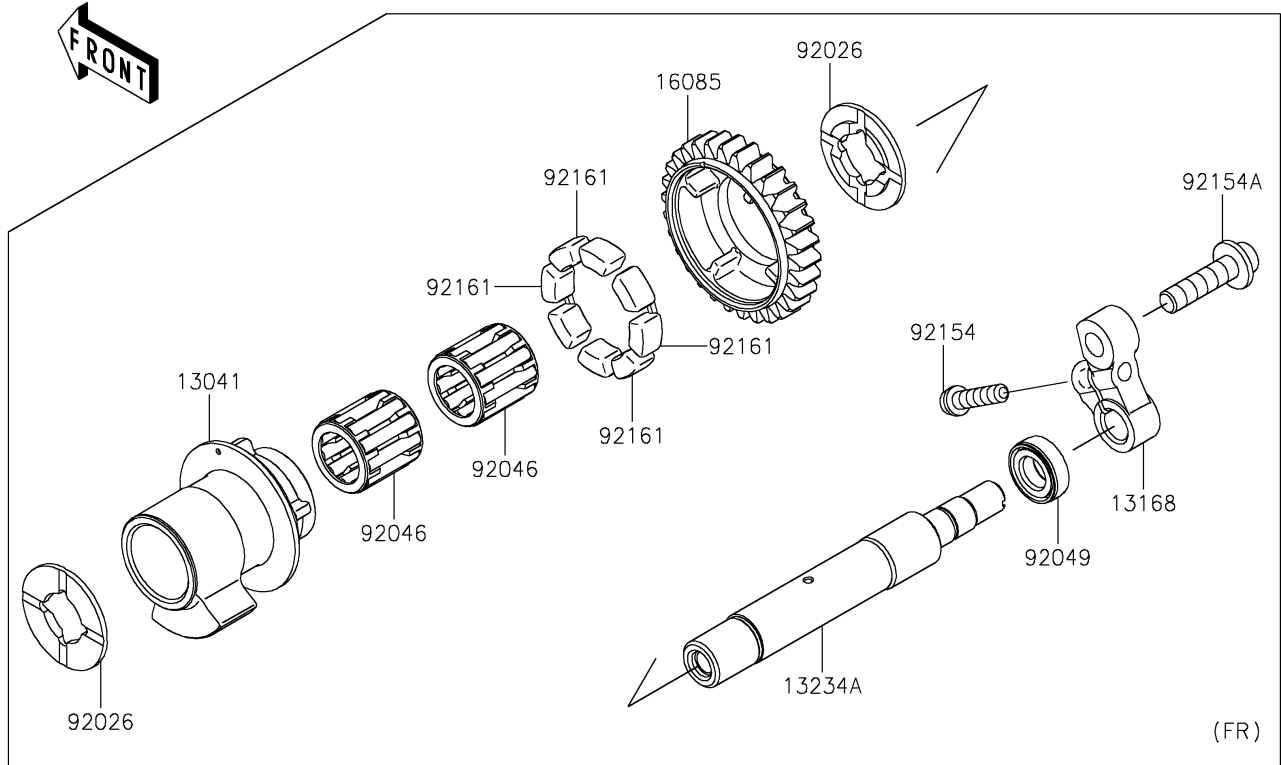

# 2022 NINJA H2® PARTS DIAGRAM

Balancer

E1323

### Balancer

ITEM NAME	PART NUMBER	QUANTITY
BALANCER,FR (Ref # 13041)	13041-0043	1
BALANCER,RR (Ref # 13041A)	13041-0045	1
LEVER,BACKLASH ADJUSTMENT (Ref # 13168)	13168-0831	2
SHAFT-COMP (Ref # 13234)	13234-0050	1
SHAFT-COMP (Ref # 13234A)	13234-0595	1
GEAR,30T (Ref # 16085)	16085-0621	2
SPACER (Ref # 92026)	92026-0730	4
BEARING-NEEDLE (Ref # 92046)	92046-1266	4
SEAL-OIL (Ref # 92049)	92049-0720	2
BOLT,SOCKET,6X25 (Ref # 92154)	92154-1457	2
BOLT,SOCKET,8X30 (Ref # 92154A)	92154-1679	2
DAMPER (Ref # 92161)	92161-1055	8