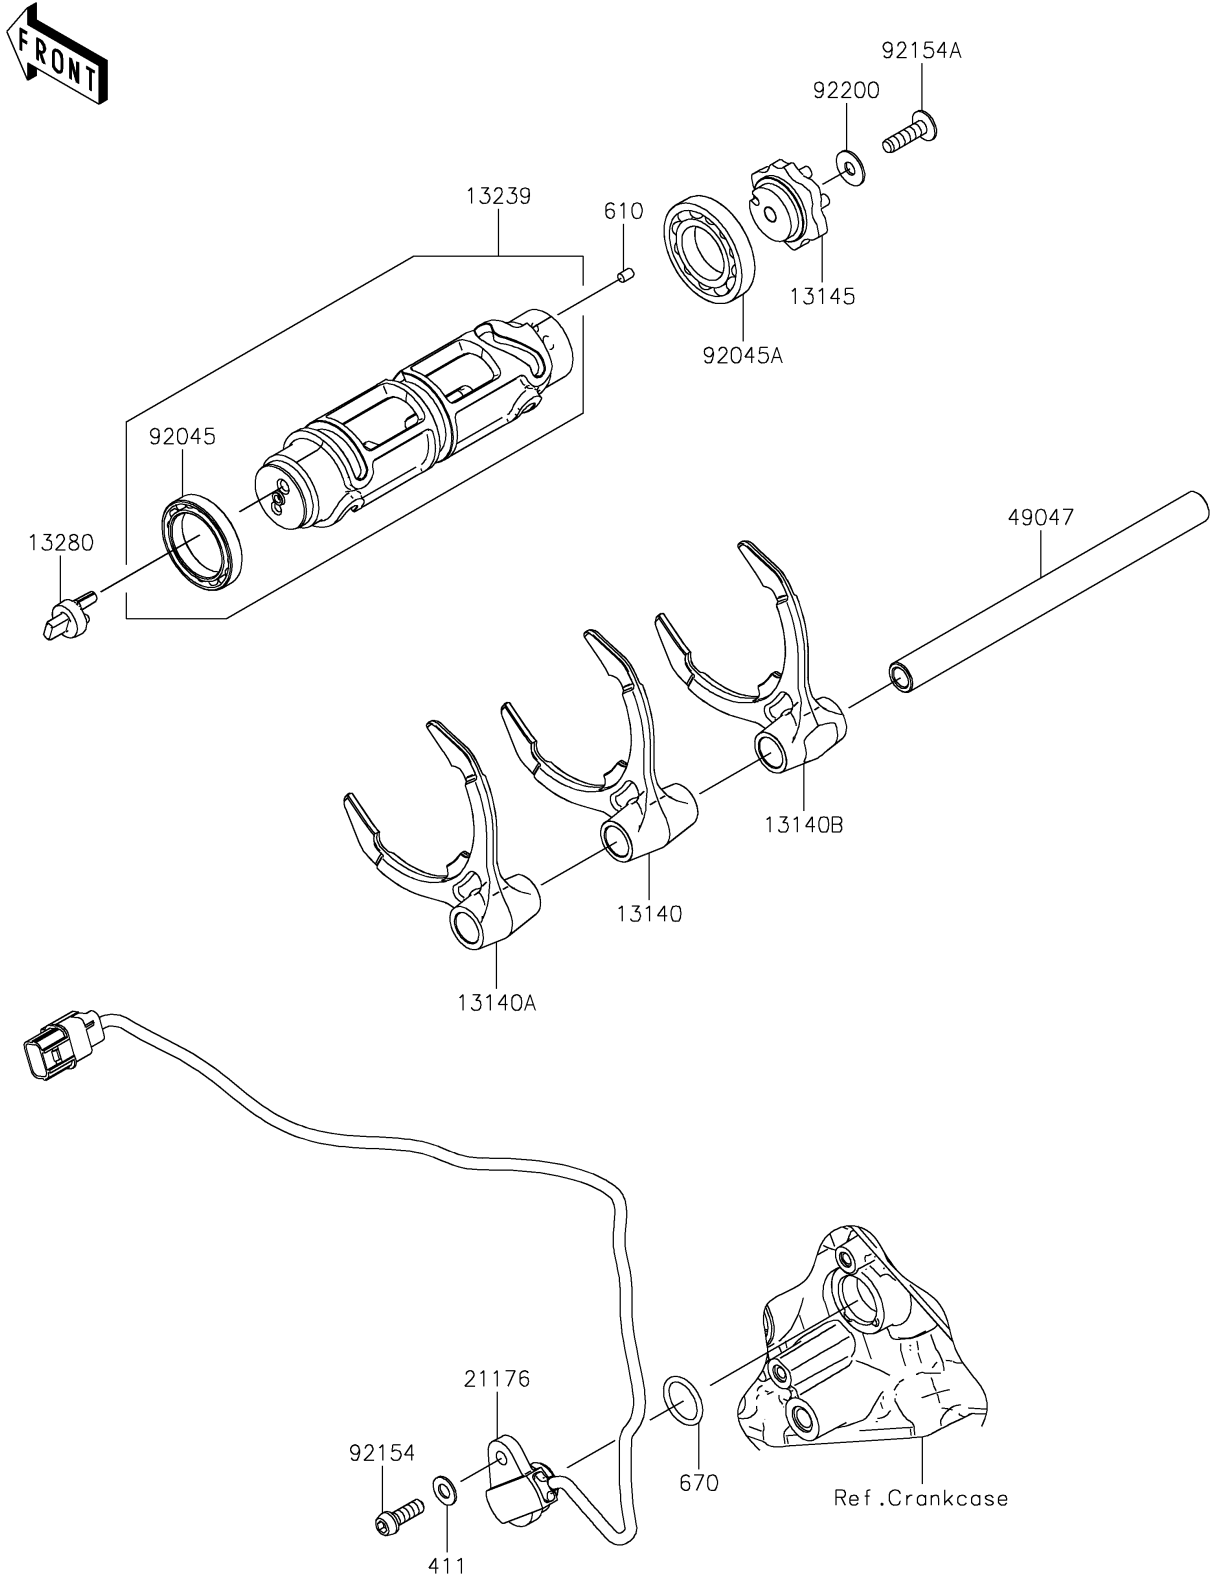

2022 NINJA H2® PARTS DIAGRAM

Gear Change Drum/Shift Fork(s)

E1362

2022 NINJA H2® PARTS LIST

Gear Change Drum/Shift Fork(s)

ITEM NAME	PART NUMBER	QUANTITY
FORK-SHIFT,3RD&4TH (Ref # 13140)	13140-0645	1
FORK-SHIFT,5TH&6TH (Ref # 13140A)	13140-0646	1
FORK-SHIFT,1ST&2ND (Ref # 13140B)	13140-0649	1
CAM-CHANGE DRUM (Ref # 13145)	13145-0572	1
DRUM-ASSY-CHANGE (Ref # 13239)	13239-0605	1
HOLDER (Ref # 13280)	13280-0964	1
SENSOR,GEAR POSITION (Ref # 21176)	21176-0787	1
ROD-SHIFT (Ref # 49047)	49047-0635	1
BEARING-BALL,6806 (Ref # 92045)	92045-0826	1
BEARING-BALL,16005 (Ref # 92045A)	92045-1045	1
BOLT,SOCKET,6X18 (Ref # 92154)	92154-1455	1
BOLT,TORX,6X22 (Ref # 92154A)	92154-2903	1
WASHER,6X16X1 (Ref # 92200)	92200-2145	1
WASHER-PLAIN,6MM (Ref # 411)	411AA0600	1
ROLLER,4X6 (Ref # 610)	610A0406	1
O RING,18MM (Ref # 670)	670D2018	1