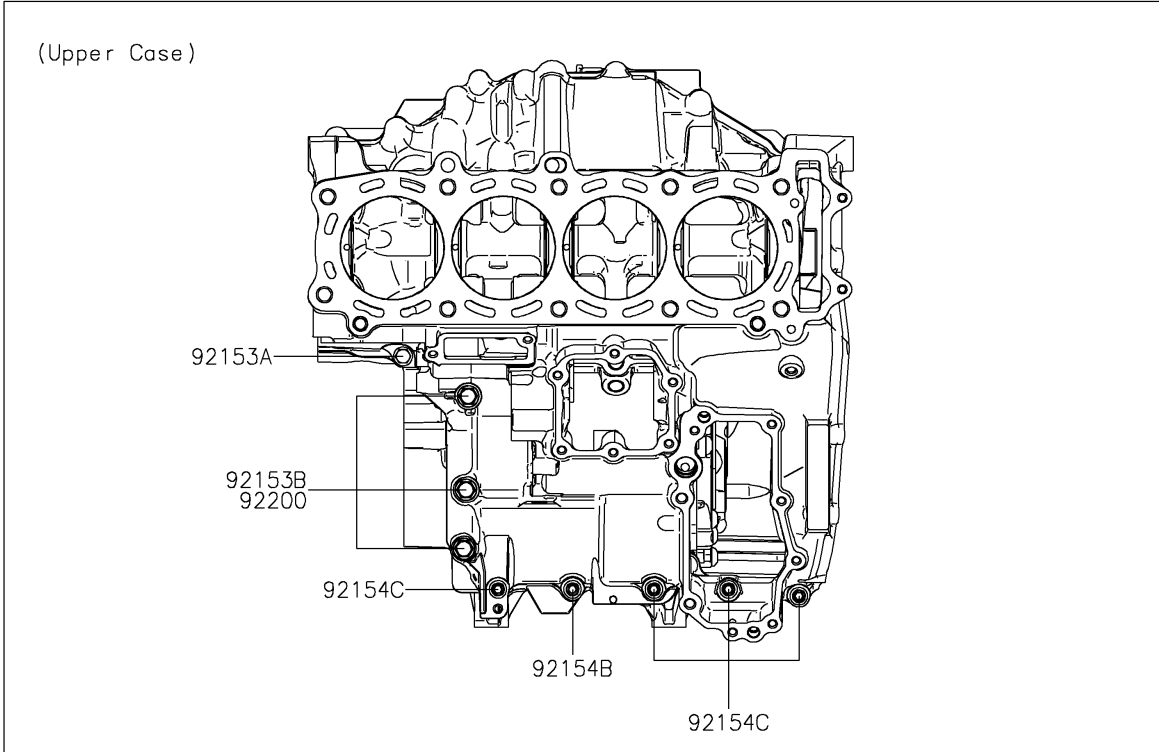

2022 NINJA H2® PARTS DIAGRAM

Crankcase Bolt Pattern

E1412

2022 NINJA H2® PARTS LIST

Crankcase Bolt Pattern

ITEM NAME	PART NUMBER	QUANTITY
BOLT,FLANGED,7X85 (Ref # 92150)	92150-1251	2
BOLT,FLANGED,7X45 (Ref # 92153)	92153-1041	7
BOLT,FLANGED,7X60 (Ref # 92153A)	92153-1045	2
BOLT,8X63 (Ref # 92153B)	92153-1110	3
BOLT,FLANGED,10X100 (Ref # 92154)	92154-1446	8
BOLT,FLANGED,10X120 (Ref # 92154A)	92154-1447	2
BOLT,SOCKET,6X30 (Ref # 92154B)	92154-1463	1
BOLT,SOCKET,6X40 (Ref # 92154C)	92154-1465	4
WASHER,8.2X16X1.6 (Ref # 92200)	92200-0047	3
WASHER,10.2X18.4X1.8 (Ref # 92200A)	92200-0990	10