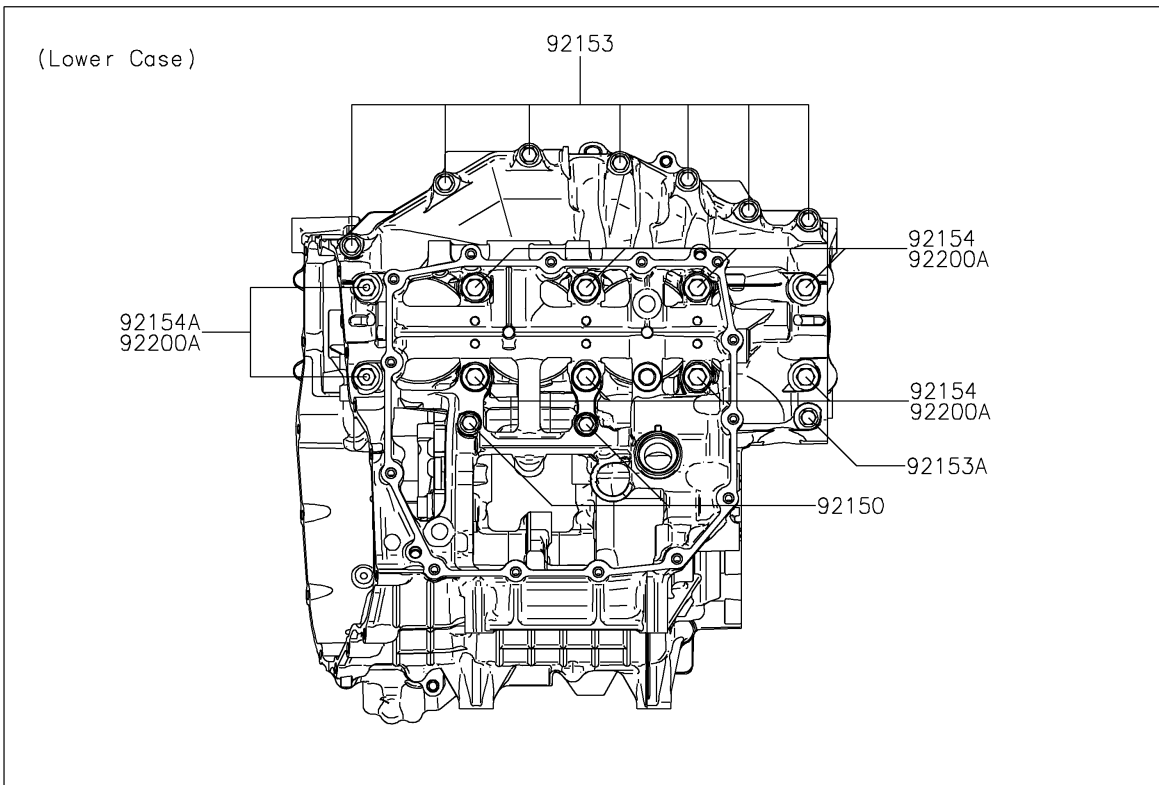

2022 NINJA H2® PARTS DIAGRAM

Crankcase Bolt Pattern

E1412

2022 NINJA H2® PARTS LIST

Crankcase Bolt Pattern

ITEM NAME	PART NUMBER	QUANTITY
BOLT,FLANGED,7X85 (Ref # 92150)	92150-1251	2
BOLT,FLANGED,7X45 (Ref # 92153)	92153-1041	7
BOLT,FLANGED,7X60 (Ref # 92153A)	92153-1045	2
BOLT,8X63 (Ref # 92153B)	92153-1110	3
BOLT,FLANGED,10X100 (Ref # 92154)	92154-1446	8
BOLT,FLANGED,10X120 (Ref # 92154A)	92154-1447	2
BOLT,SOCKET,6X30 (Ref # 92154B)	92154-1463	1
BOLT,SOCKET,6X40 (Ref # 92154C)	92154-1465	4
WASHER,8.2X16X1.6 (Ref # 92200)	92200-0047	3
WASHER,10.2X18.4X1.8 (Ref # 92200A)	92200-0990	10