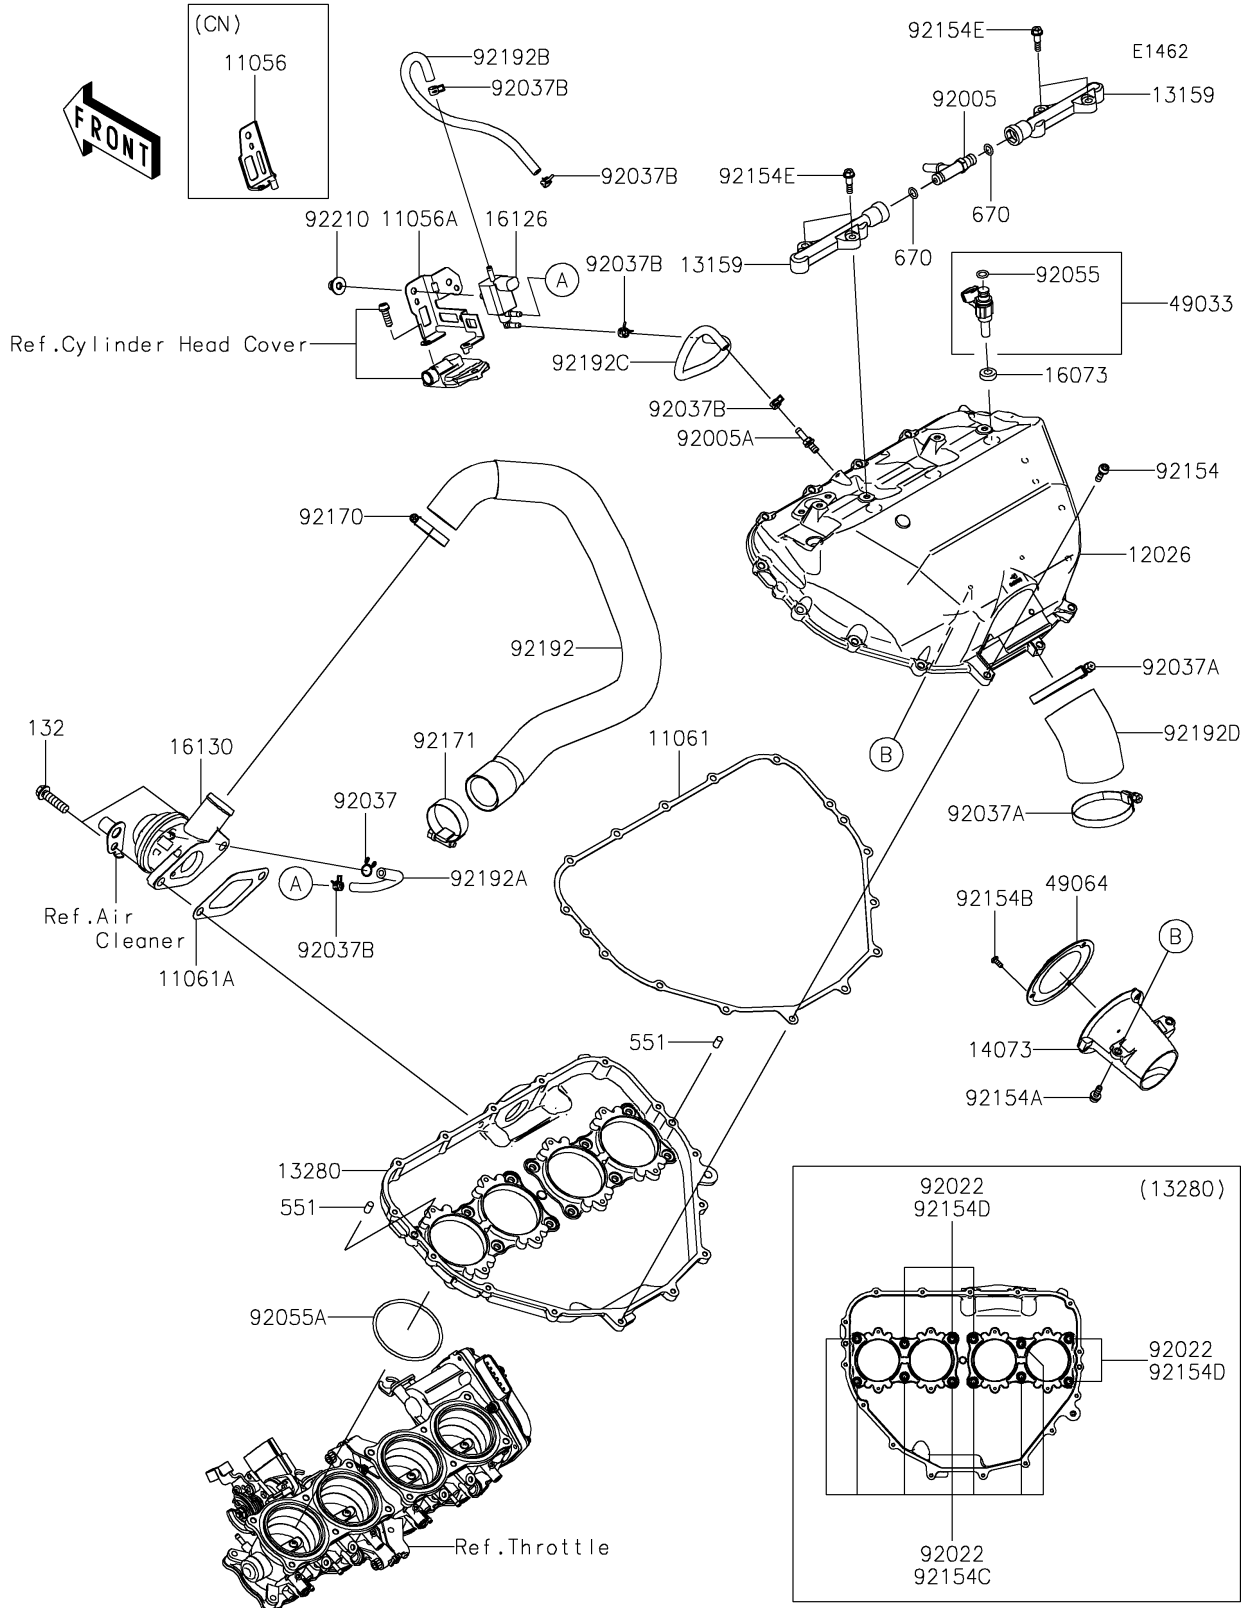

2022 NINJA H2® PARTS DIAGRAM

Air Chamber

2022 NINJA H2® PARTS LIST

Air Chamber

ITEM NAME	PART NUMBER	QUANTITY
BRACKET,SOLENOID VALVE (Ref # 11056)	11056-4452	1
BRACKET,SOLENOID VALVE (Ref # 11056A)	11056-7498	1
GASKET,CHAMBER (Ref # 11061)	11061-0949	1
GASKET,BLOWOFF VALVE (Ref # 11061A)	11061-0950	1
CHAMBER,INTAKE (Ref # 12026)	12026-0018	1
CONNECTOR (Ref # 13159)	13159-0016	2
HOLDER,CHAMBER (Ref # 13280)	13280-0801	1
DUCT,DIFFUSER (Ref # 14073)	14073-0884	1
INSULATOR (Ref # 16073)	16073-0129	4
VALVE,SOLENOID (Ref # 16126)	16126-0751	1
VALVE-ASSY-RELIEF,BLOWOFF (Ref # 16130)	16130-0004	1
NOZZLE-INJECTION (Ref # 49033)	49033-0035	4
FILTER-AIR (Ref # 49064)	49064-0007	1
FITTING (Ref # 92005)	92005-0125	1
FITTING (Ref # 92005A)	92005-0826	1
WASHER,5.5X10.5X0.8 (Ref # 92022)	92022-037	12
CLAMP,TUBE (Ref # 92037)	92037-147	1
CLAMP,RESERVE TANK (Ref # 92037A)	92037-1586	2
CLAMP,7.8MM (Ref # 92037B)	92037-2116	5
RING-O,INJECTION NOZZLE (Ref # 92055)	92055-0124	4
RING-O,65.8X3 (Ref # 92055A)	92055-0815	4
BOLT,SOCKET,5X18 (Ref # 92154)	92154-1450	15
BOLT,SOCKET,5X16 (Ref # 92154A)	92154-1568	2
BOLT,TORX,4X10 (Ref # 92154B)	92154-1790	3
BOLT,FLANGED,5X14 (Ref # 92154C)	92154-3884	7
BOLT,FLANGED,5X95 (Ref # 92154D)	92154-3886	5
BOLT,SHOULDER,5X20 (Ref # 92154E)	92154-3971	4
CLAMP (Ref # 92170)	92170-1036	1
CLAMP (Ref # 92171)	92171-0058	1

2022 NINJA H2® PARTS LIST

Air Chamber

ITEM NAME	PART NUMBER	QUANTITY
TUBE,BLOWOFF VALVE-AIR FILTER (Ref # 92192)	92192-1416	1
TUBE,SOLENOID-BLOWOFF VALVE (Ref # 92192A)	92192-1417	1
TUBE,SOLENOID-THROTTLE BODY (Ref # 92192B)	92192-1418	1
TUBE,SOLENOID-CHAMBER (Ref # 92192C)	92192-1419	1
TUBE,DIFFUSER (Ref # 92192D)	92192-2649	1
NUT,CAP,6MM (Ref # 92210)	92210-0170	1
BOLT-FLANGED-SMALL,8X30 (Ref # 132)	132BC0830	2
PIN-DOWEL,6X12 (Ref # 551)	551A0612	2
O RING,8MM (Ref # 670)	670E1508	2