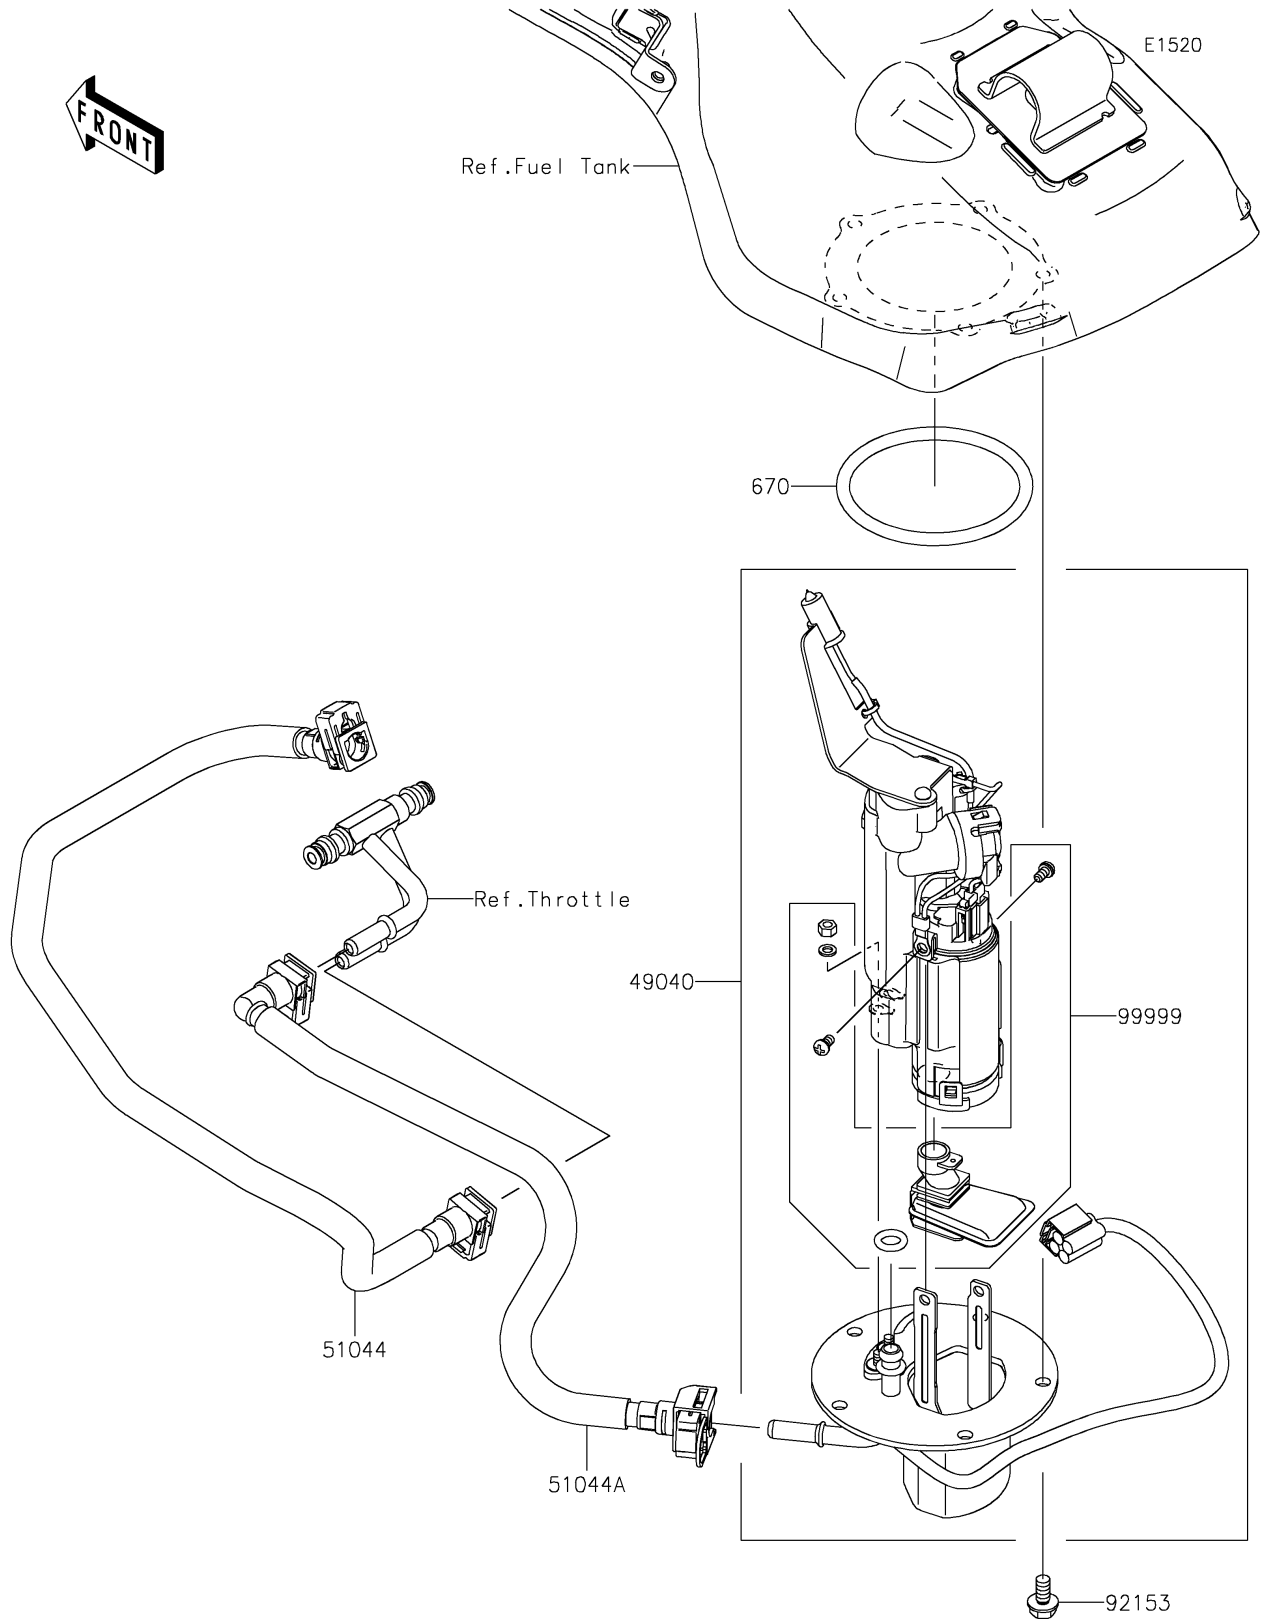

2022 NINJA H2® PARTS DIAGRAM

Fuel Pump

2022 NINJA H2® PARTS LIST

Fuel Pump

ITEM NAME	PART NUMBER	QUANTITY
PUMP-FUEL (Ref # 49040)	49040-0785	1
TUBE-ASSY (Ref # 51044)	51044-0860	1
TUBE-ASSY (Ref # 51044A)	51044-0861	1
BOLT,FLANGED,6X12 (Ref # 92153)	92153-1283	5
KIT,FUEL FILTER (Ref # 99999)	99999-0520	1
O RING (Ref # 670)	670E5075	1